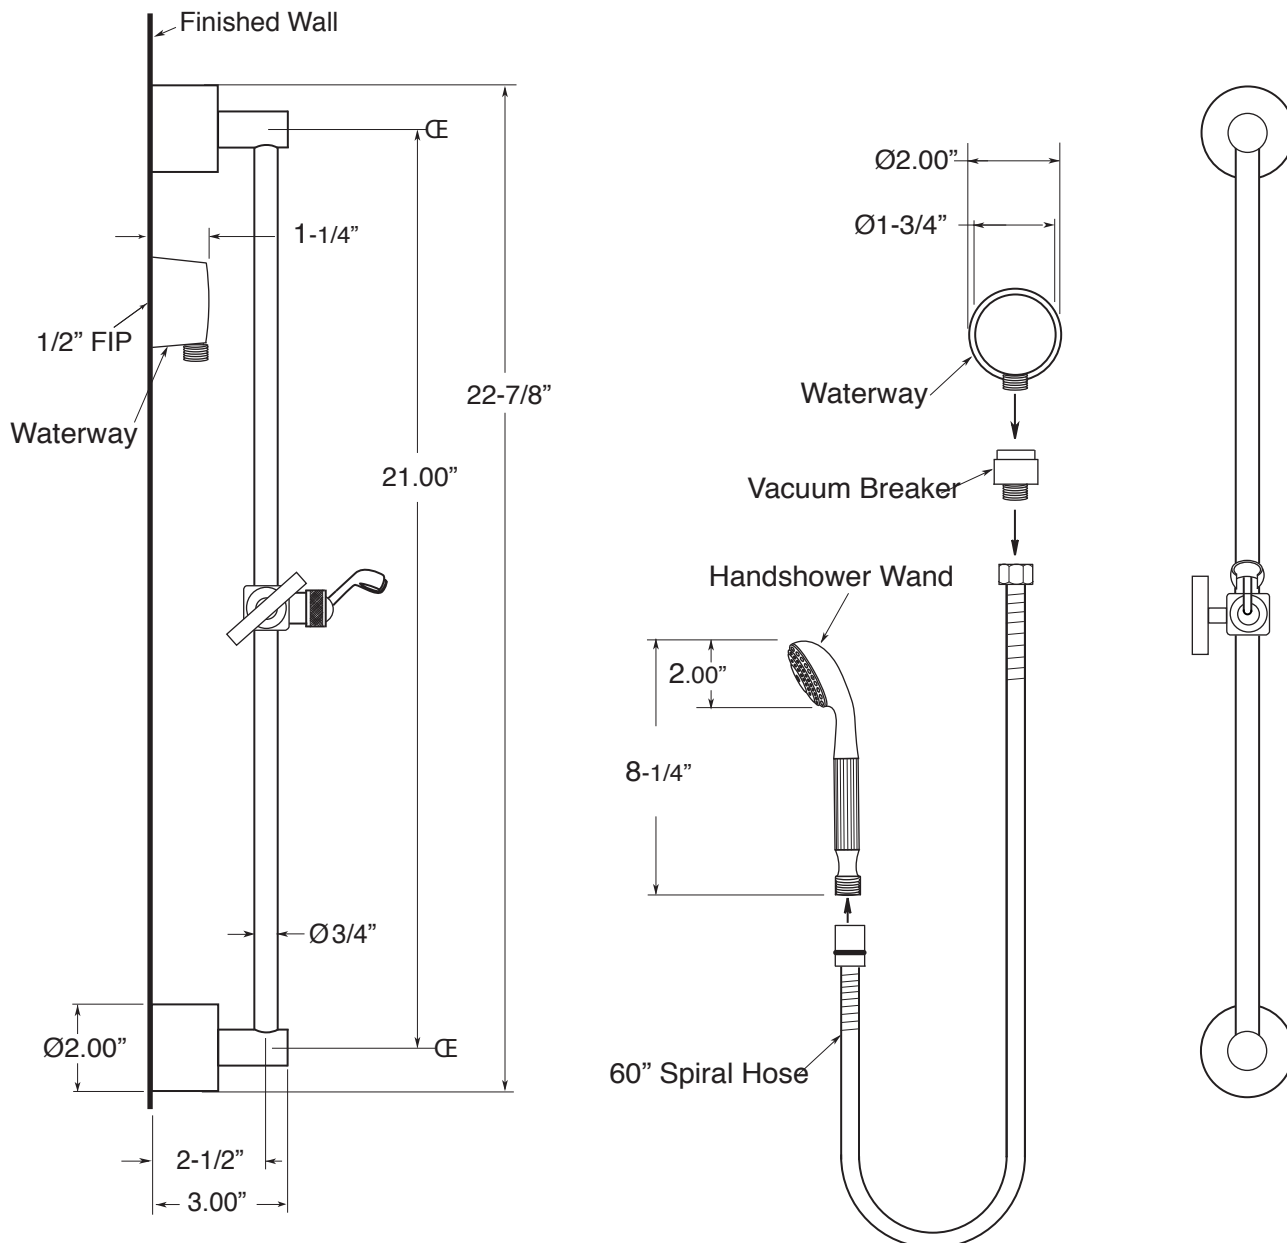

Slide Bar Kit
Contemporary Slidebar
with Handshower Wand
18.10.272

FEATURES:

- All brass construction
- Handshower wand P/N: 18.10.023
- 60" Spiral hose supplied P/N: 18.10.016
- Vacuum breaker supplied P/N: 18.15.056
- Union with 1/2" FIP waterway supplied P/N: 18.10.012
- 2.5 gpm flow restrictor installed in shower wand
- Water saving 2.0 gpm available - upon request
- Available in all Sigma finishes
- Certified to meet or exceed the following codes and standards:
ASME A112.18.1/CSA B 125.1-2011

Note: Measurements are subject to change or cancellation. No responsibility is assumed for use of superseded or voided pages.