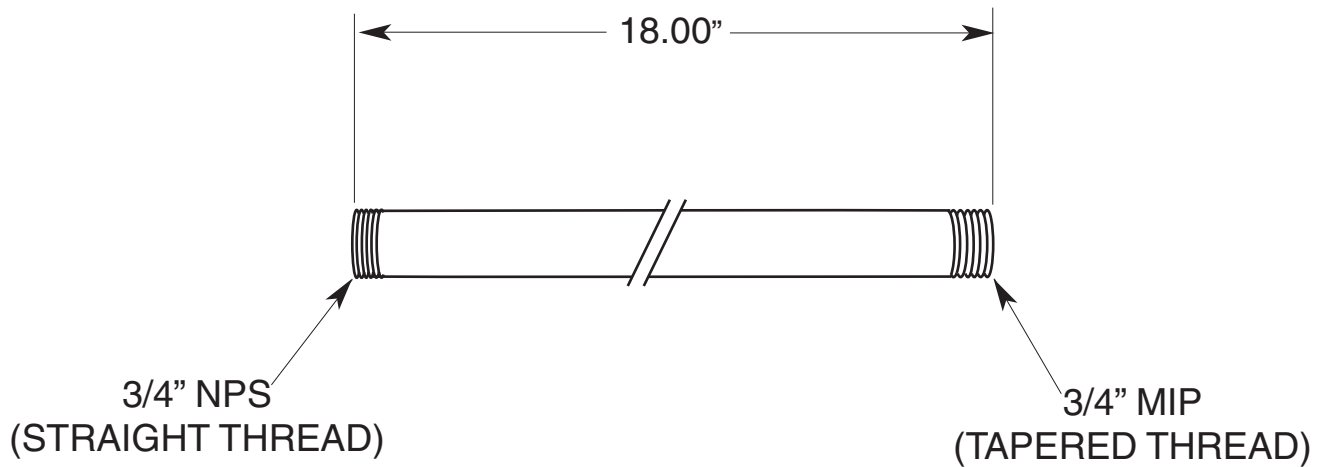

FEATURES:

- All brass construction
- Available in all Sigma finishes
- Meets: ASME A112.18.1-2005 / CSAB 125.1-2005

Specifications

Shower Arm

3/4" x 18" Straight Shower Neck
Ceiling Mount
18.10.144

Note: Measurements are subject to change or cancellation. No responsibility is assumed for use of superseded or voided pages.