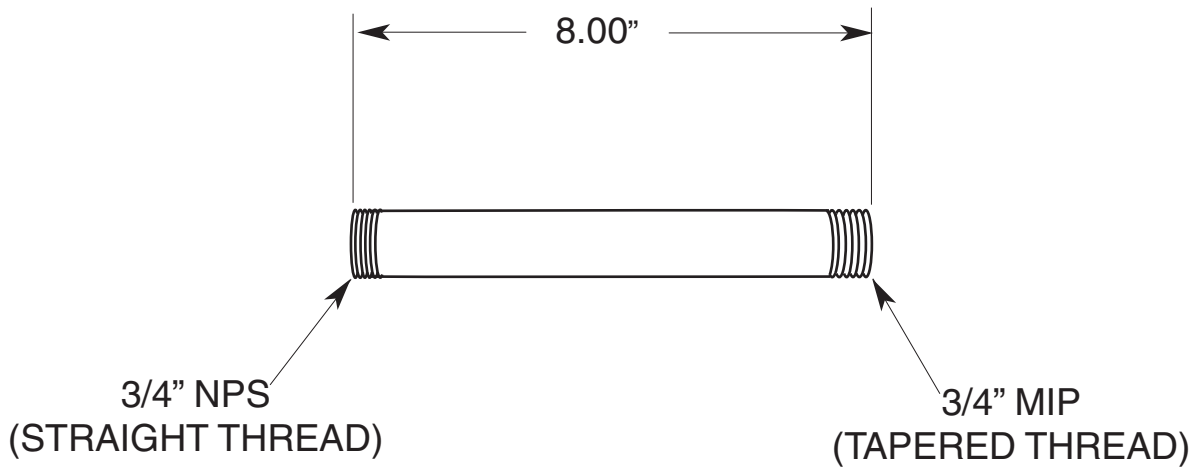

FEATURES:

- All brass construction
- Available in all Sigma finishes
- Meets: ASME A112.18.1-2005 / CSAB 125.1-2005

Specifications

**Shower Arm**

3/4" x 8" Straight Shower Neck  
Ceiling Mount  
18.10.143

Note: Measurements are subject to change or cancellation. No responsibility is assumed for use of superseded or voided pages.