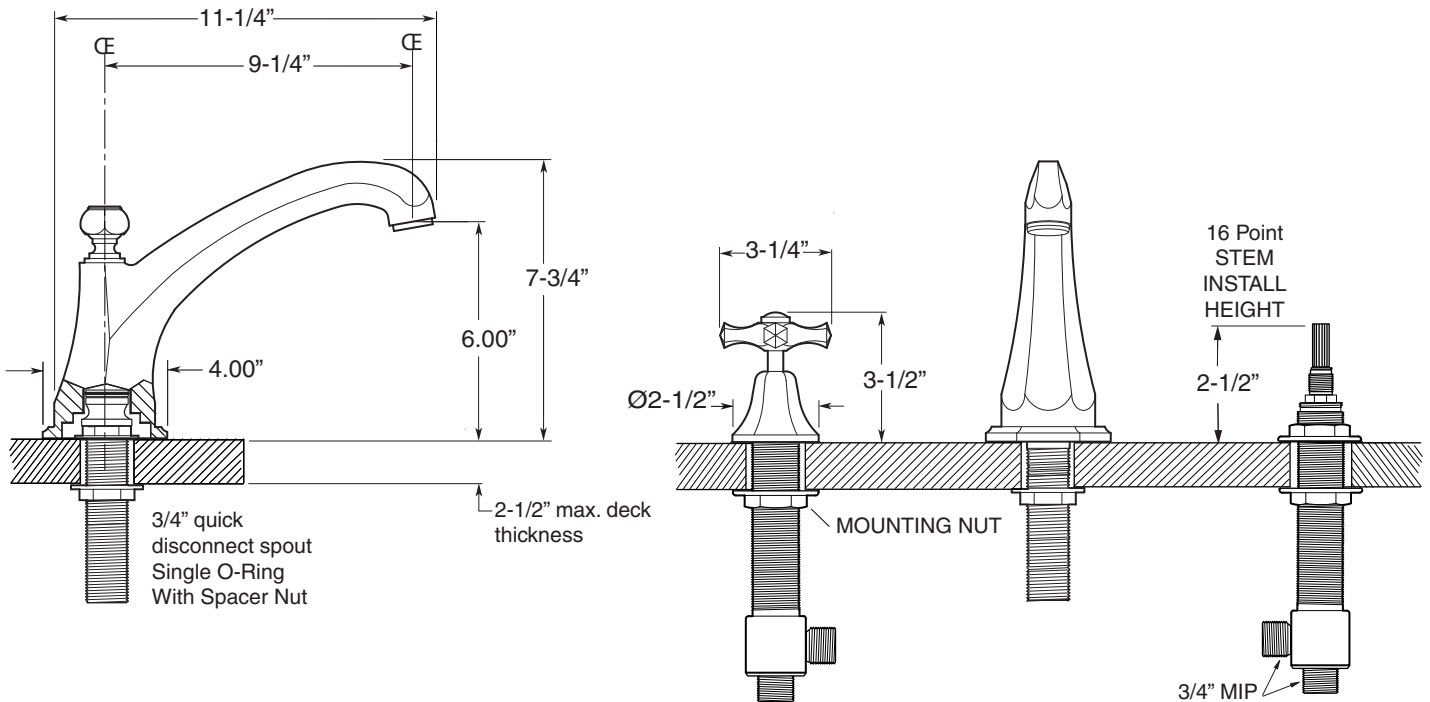

FEATURES:

- All brass construction.
- Cross handle style with center screw attachment.
- 3/4" valve bodies with 1/4-turn ceramic disc cartridge.
- Available in all finishes. Warranty varies according to finish.
- Certified to meet or exceed the following codes and standards:
ASME A112.18.1/CSAB 125.1-2011

Mallorca
Roman Tub Set with Deckmount
Handshower and Diverter
1.727593
(1.727593T - Trim only)

Spout and valves install through 1-1/4" diameter holes.
Plumber to provide 3/4" supply lines to valves

NOTE: 1/2" outlet for in-line vacuum breaker (18.15.055), and 60" chrome spiral hose (18.10.016) - INCLUDED

Note: Measurements are subject to change or cancellation. No responsibility is assumed for use of superseded or voided pages.