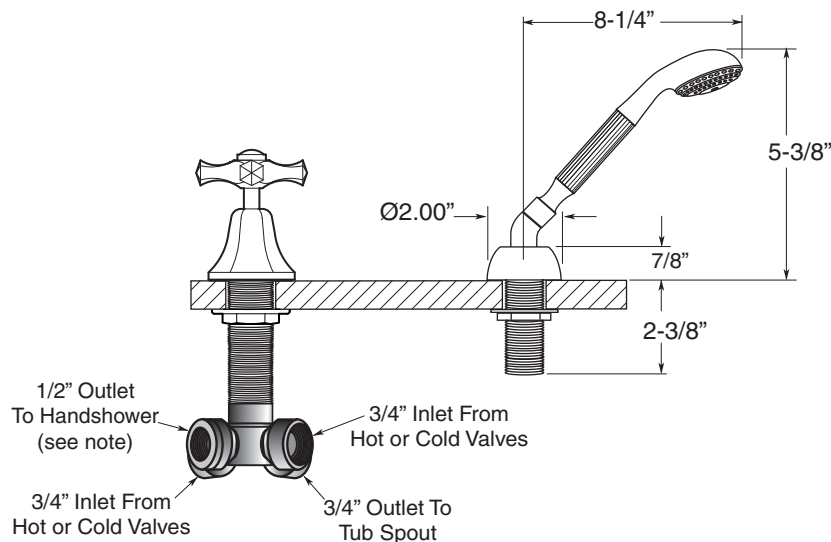

FEATURES:

- All brass construction.
- Cross handle style with center screw attachment.
- 3/4" valve bodies with 1/4-turn ceramic disc cartridge.
- Available in all finishes. Warranty varies according to finish.
- Certified to meet or exceed the following codes and standards:
ASME A112.18.1/CSAB 125.1-2011

Mallorca
Roman Tub Set with Deckmount
Handshower and Diverter
1.727593
(1.727593T - Trim only)

Spout and valves install through 1-1/4" diameter holes.
Plumber to provide 3/4" supply lines to valves

NOTE: 1/2" outlet for in-line vacuum breaker (18.15.055), and 60" chrome spiral hose (18.10.016) - INCLUDED

Note: Measurements are subject to change or cancellation. No responsibility is assumed for use of superseded or voided pages.