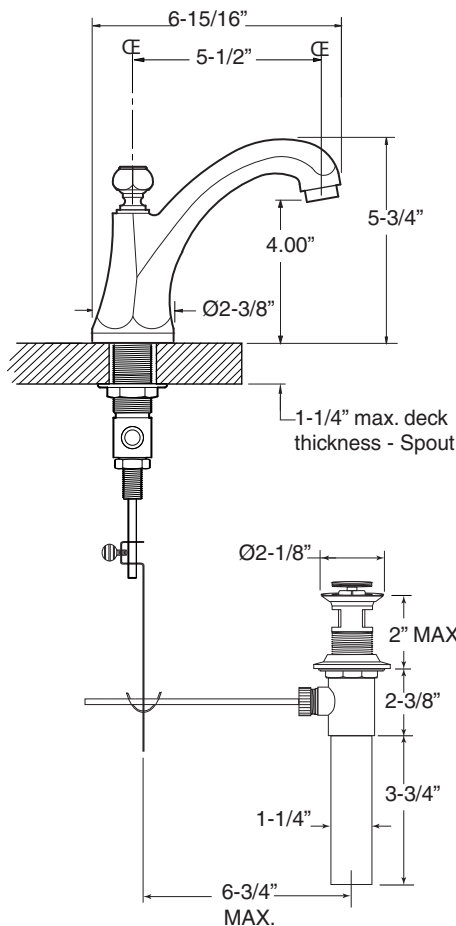

1.727508

Mallorca

Widespread Lavatory Set

FEATURES:

- All brass construction. Flexible hoses designed to be installed on 8" to 16" centers. Includes pop-up style drain assembly.
- Cross handle style with center screw attachment.
- 1/4-turn ceramic disc valve cartridge.
- Available in all finishes. Warranty varies according to finish selection.
- Standard aerator is limited to 1.5 gpm.
- Certified to meet or exceed the following codes and standards:
ASME A112.18.1/CSAB 125.1-2011

NOTE: Spout and valves install through 1-1/4" diameter holes

Note: Measurements are subject to change or cancellation. No responsibility is assumed for use of superseded or voided pages.

Index Button With Porcelain Insert

- Part # 18.01.144 **HOT**
- Part # 18.01.146 **COLD**
- Part # 18.01.147 **PLAIN**
- Part # 18.01.143 **ALL METAL**
(FINISH REQUIRED)