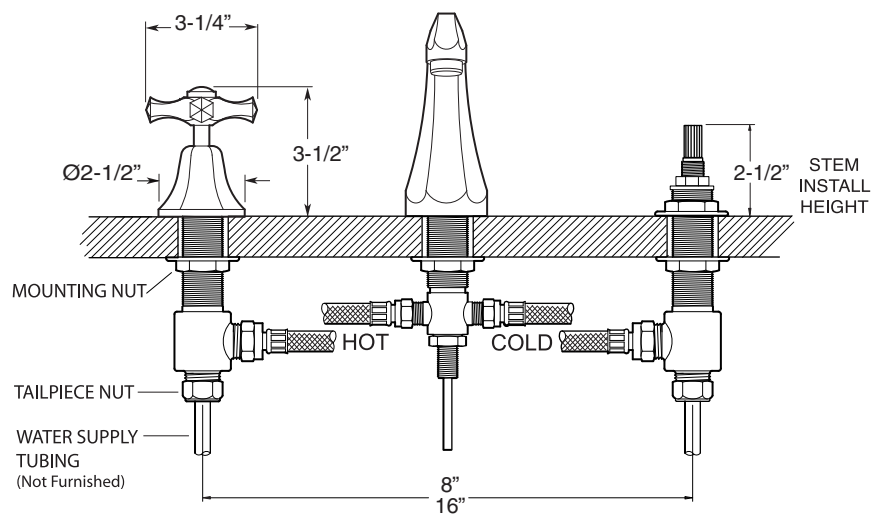

1.727508

Mallorca

Widespread Lavatory Set

FEATURES:

- All brass construction. Flexible hoses designed to be installed on 8" to 16" centers. Includes pop-up style drain assembly.
- Cross handle style with center screw attachment.
- 1/4-turn ceramic disc valve cartridge.
- Available in all finishes. Warranty varies according to finish selection.
- Standard aerator is limited to 1.5 gpm.
- Certified to meet or exceed the following codes and standards:
ASME A112.18.1/CSAB 125.1-2011

NOTE: Spout and valves install through 1-1/4" diameter holes

Note: Measurements are subject to change or cancellation. No responsibility is assumed for use of superseded or voided pages.

Index Button With Porcelain Insert

- Part # 18.01.144 **HOT**
- Part # 18.01.146 **COLD**
- Part # 18.01.147 **PLAIN**
- Part # 18.01.143 **ALL METAL**
(FINISH REQUIRED)