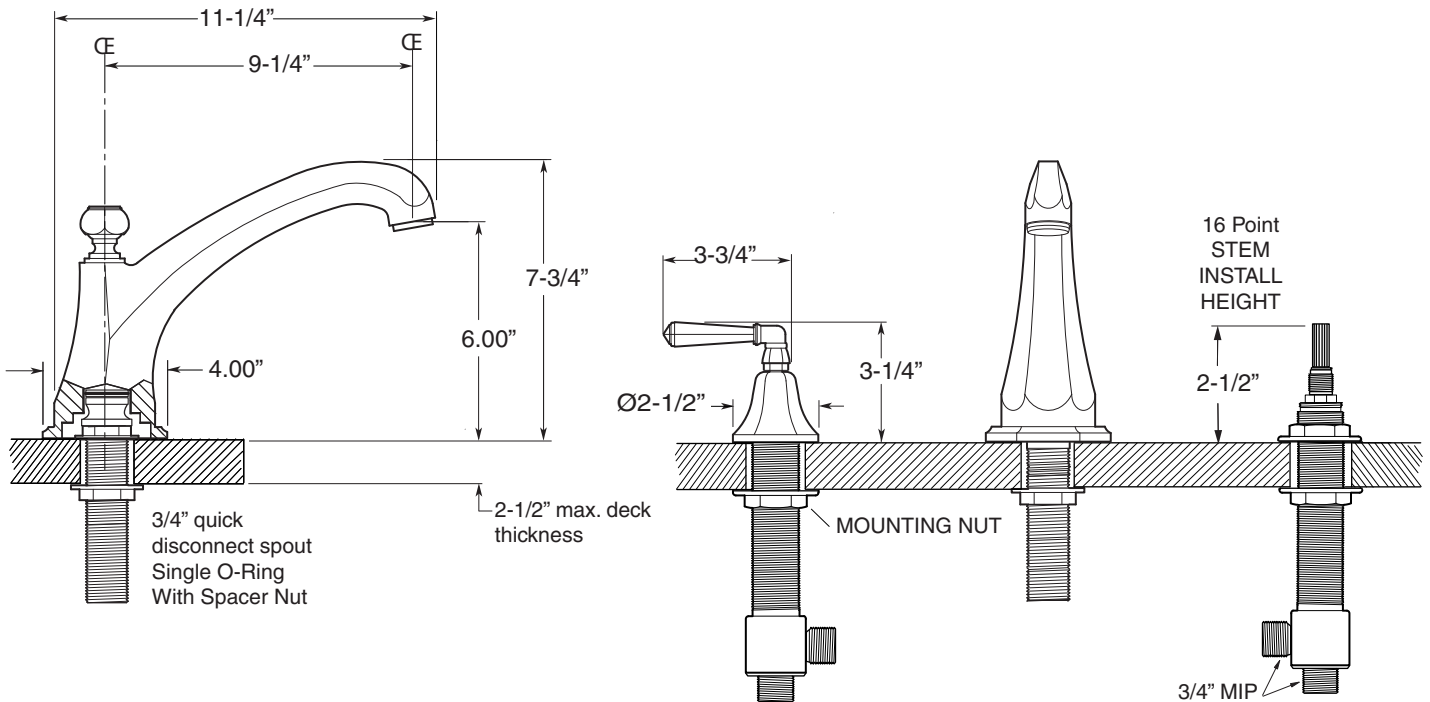

FEATURES:

- All brass construction.
- Lever style handles with setscrew attachment.
- 3/4" valve bodies with 1/4-turn ceramic disc cartridge.
- Available in all finishes. Warranty varies according to finish
- Certified to meet or exceed the following codes and standards:
ASME A112.18.1/CSAB 125.1-2011

Valencia
Roman Tub Set with Deckmount
Handshower and Diverter
1.727493
(1.727493T - Trim only)

Spout and valves install through 1-1/4" diameter holes.
Plumber to provide 3/4" supply lines to valves

NOTE: 1/2" outlet for in-line vacuum breaker (18.15.055), and 60" chrome spiral hose (18.10.016) - INCLUDED

Note: Measurements are subject to change or cancellation. No responsibility is assumed for use of superseded or voided pages.

Parts List Series 720

Valencia
Roman Tub Set with Deckmount
Diverter and Handshower