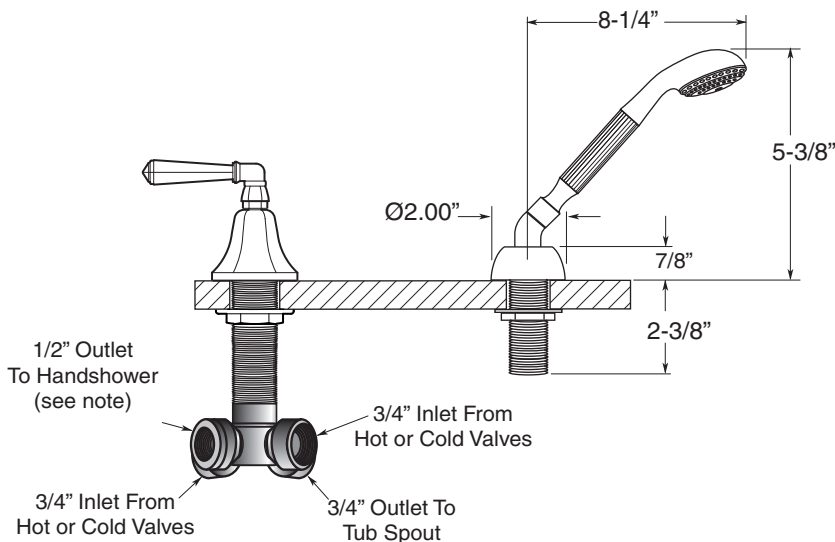

FEATURES:

- All brass construction.
- Lever style handles with setscrew attachment.
- 3/4" valve bodies with 1/4-turn ceramic disc cartridge.
- Available in all finishes. Warranty varies according to finish
- Certified to meet or exceed the following codes and standards:
ASME A112.18.1/CSAB 125.1-2011

Valencia
Roman Tub Set with Deckmount
Handshower and Diverter
1.727493
(1.727493T - Trim only)

Spout and valves install through 1-1/4" diameter holes.
Plumber to provide 3/4" supply lines to valves

NOTE: 1/2" outlet for in-line vacuum breaker (18.15.055), and 60" chrome spiral hose (18.10.016) - INCLUDED

Note: Measurements are subject to change or cancellation. No responsibility is assumed for use of superseded or voided pages.

Parts List Series 720

Valencia
Roman Tub Set with Deckmount
Diverter and Handshower