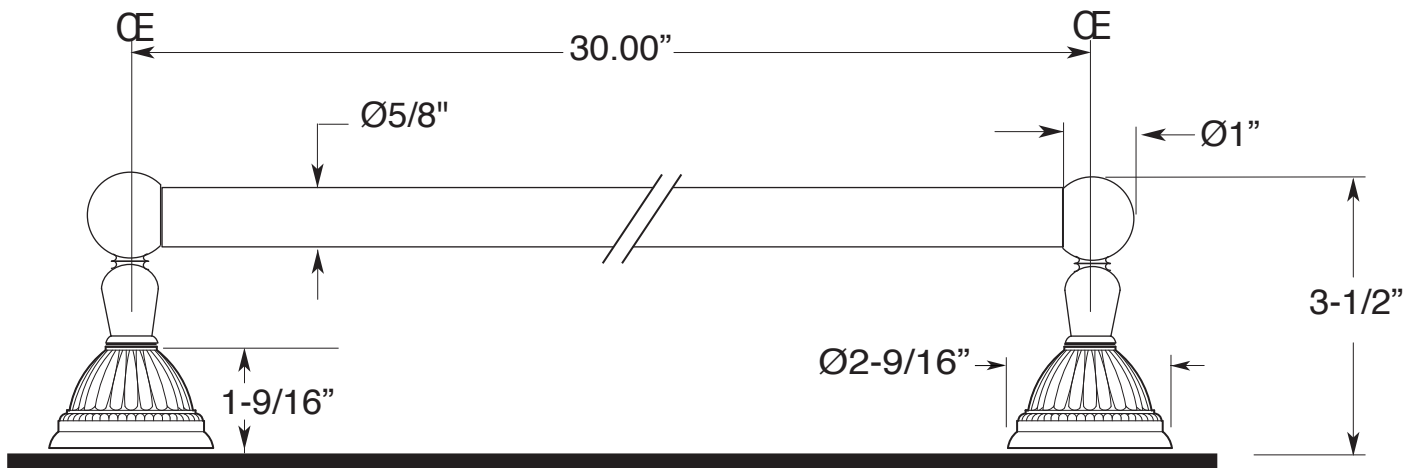

FEATURES:

- All brass construction.
- Available in all Sigma finishes. Warranty varies according to finish selection.
- Mounting brackets and screws are supplied.

Series 66
30" Towel Bar
1.66TB30

Note: Measurements are subject to change or cancellation. No responsibility is assumed for use of superseded or voided pages.