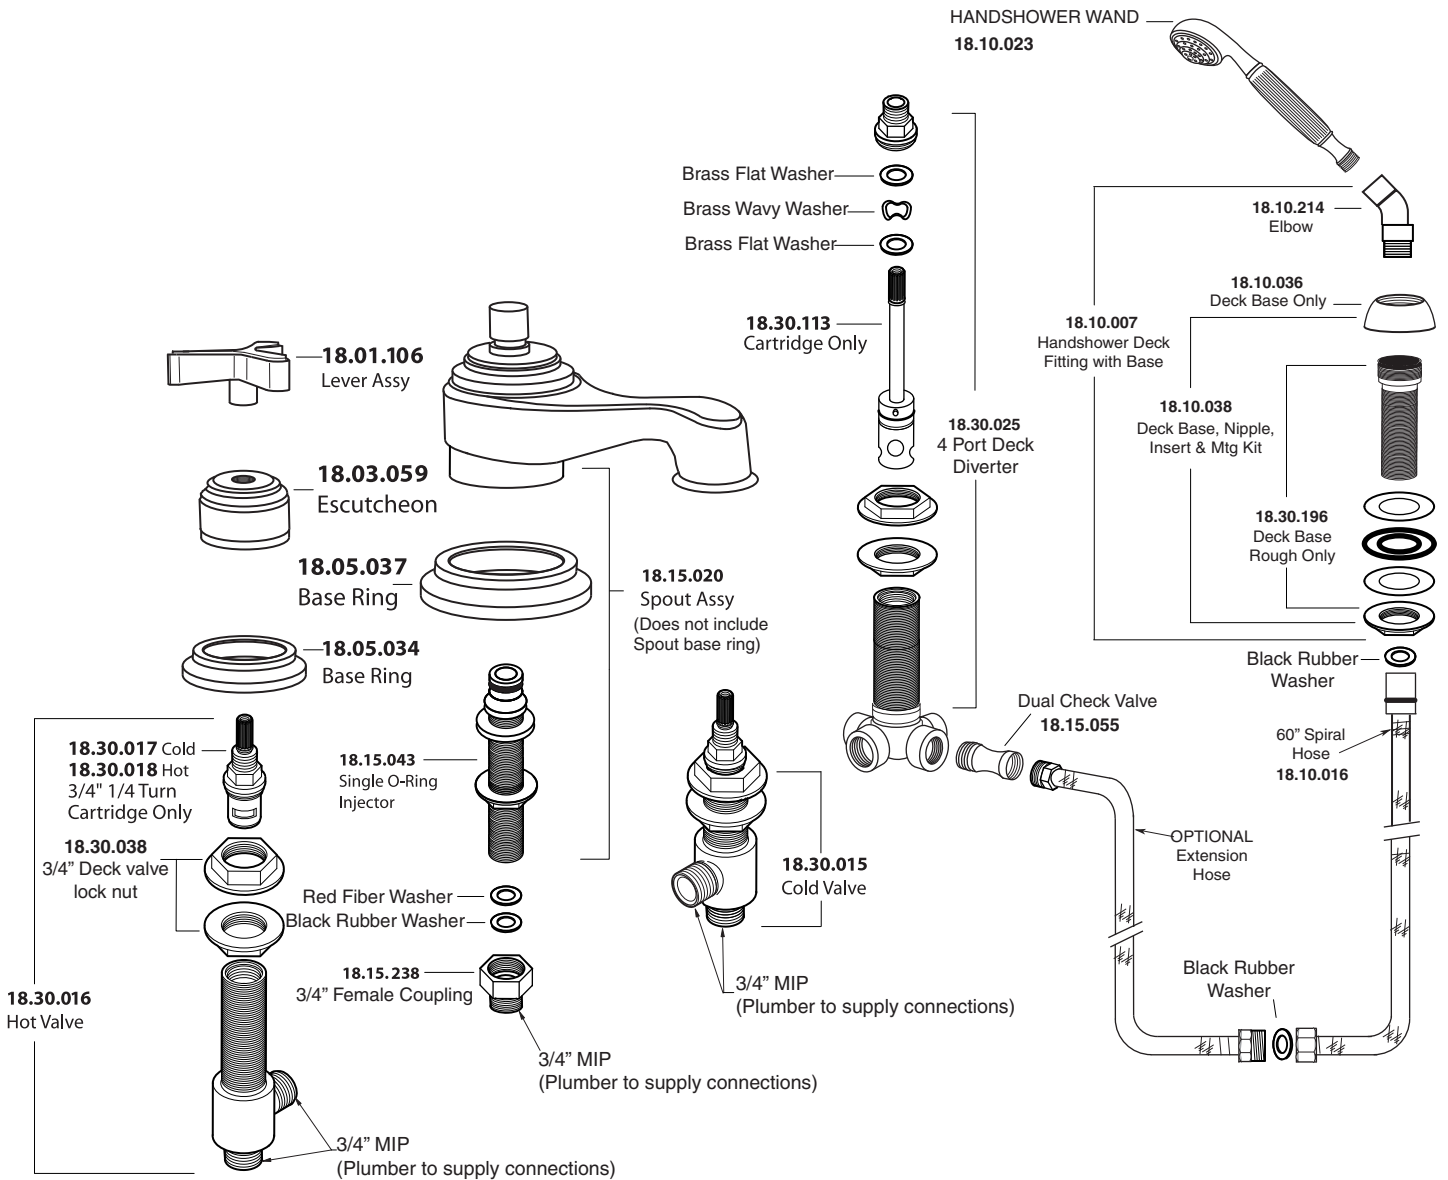

FEATURES:

- All brass construction.
- Cross handle style with setscrew attachment.
- 3/4" valve body with 1/4-turn ceramic disc cartridge.
- Available in all finishes. Warranty varies according to finish selection.
- Certified to meet or exceed the following codes and standards:
ASME A112.18.1/CSAB 125.1-2011

Moderne - X
Roman Tub Set with Deckmount
Diverter and Handshower
1.629493
(1.629493T - Trim only)

NOTE: Spout and valves install through 1-1/4" diameter holes.
Plumber to provide 3/4" supply lines to valves

NOTE: 1/2" outlet for in-line vacuum breaker (18.15.055), and 60" chrome spiral hose (18.10.016) - INCLUDED

Note: Measurements are subject to change or cancellation. No responsibility is assumed for use of superseded or voided pages.

Parts List Series 620

Moderne - X
Roman Tub Set with Deckmount
Diverter and Handshower

American Faucet & Coatings Corporation.

Tel: 760-598-5895, Toll Free Fax 800-621-8383, customerservice@sigmafaucet.com