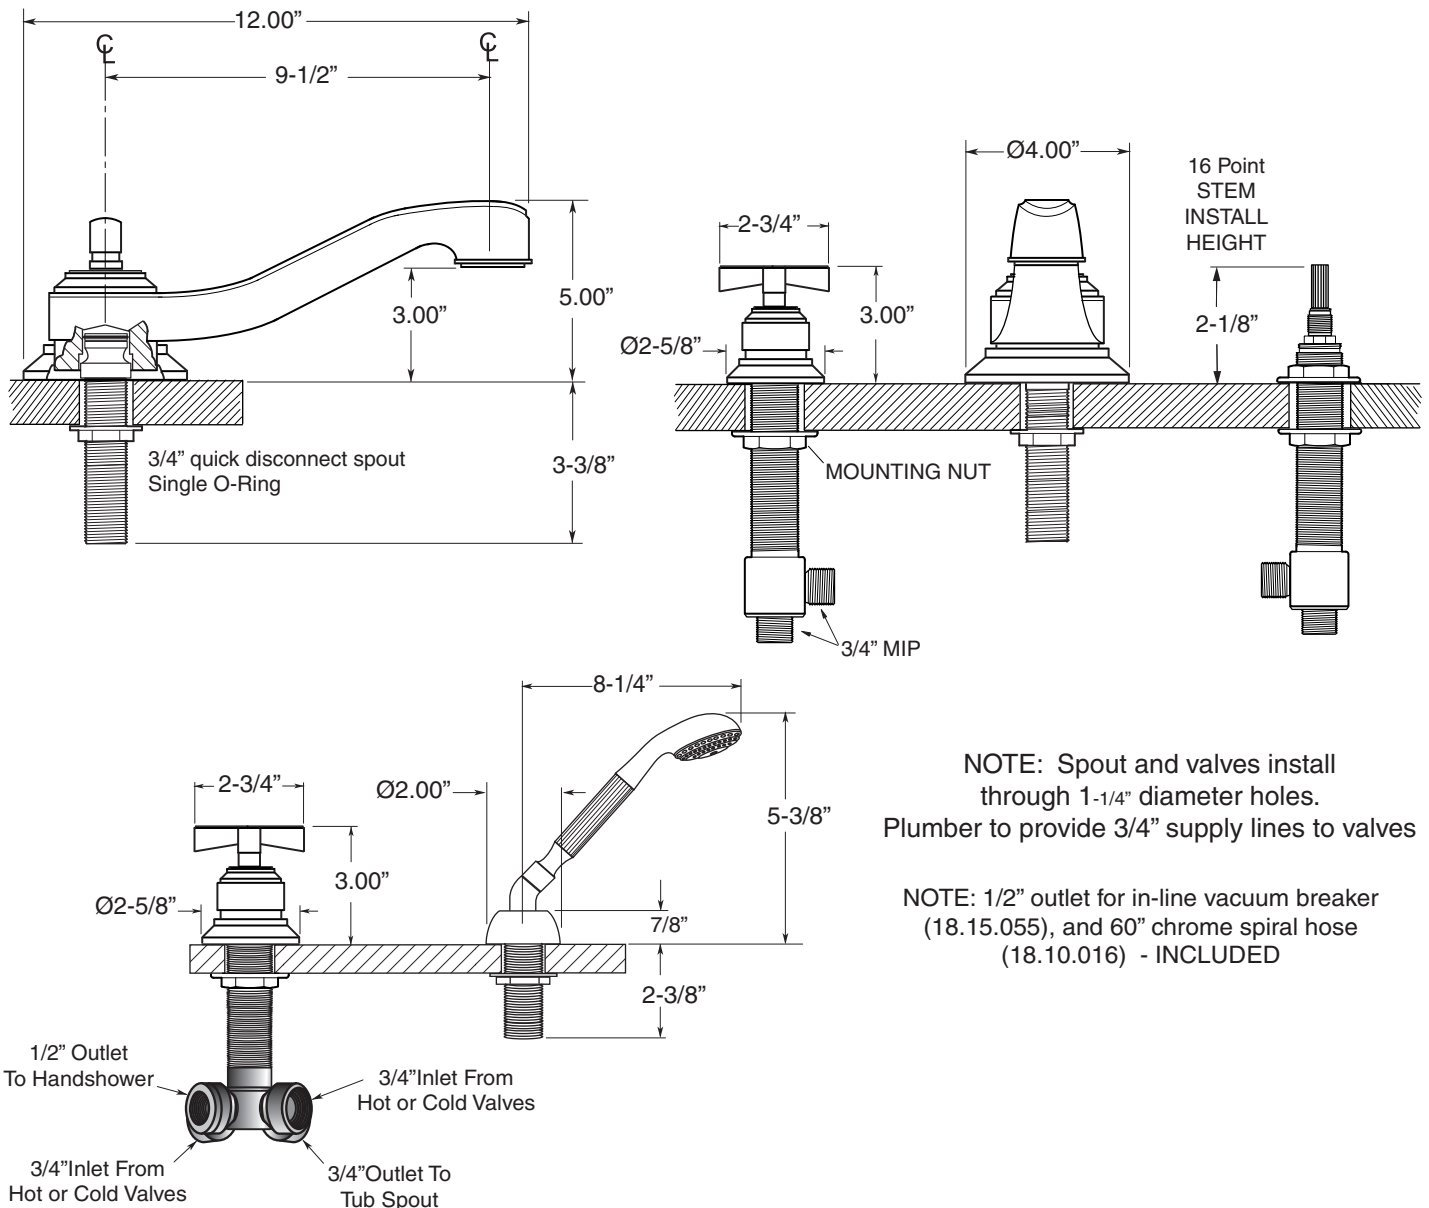

FEATURES:

- All brass construction.
- Cross handle style with setscrew attachment.
- 3/4" valve body with 1/4-turn ceramic disc cartridge.
- Available in all finishes. Warranty varies according to finish selection.
- Certified to meet or exceed the following codes and standards:
ASME A112.18.1/CSAB 125.1-2011

Moderne - X
Roman Tub Set with Deckmount
Diverter and Handshower
1.629493
(1.629493T - Trim only)

NOTE: Spout and valves install through 1-1/4" diameter holes.
Plumber to provide 3/4" supply lines to valves

NOTE: 1/2" outlet for in-line vacuum breaker (18.15.055), and 60" chrome spiral hose (18.10.016) - INCLUDED

Note: Measurements are subject to change or cancellation. No responsibility is assumed for use of superseded or voided pages.

Parts List Series 620

Moderne - X
Roman Tub Set with Deckmount
Diverter and Handshower

American Faucet & Coatings Corporation.

Tel: 760-598-5895, Toll Free Fax 800-621-8383, customerservice@sigmafaucet.com