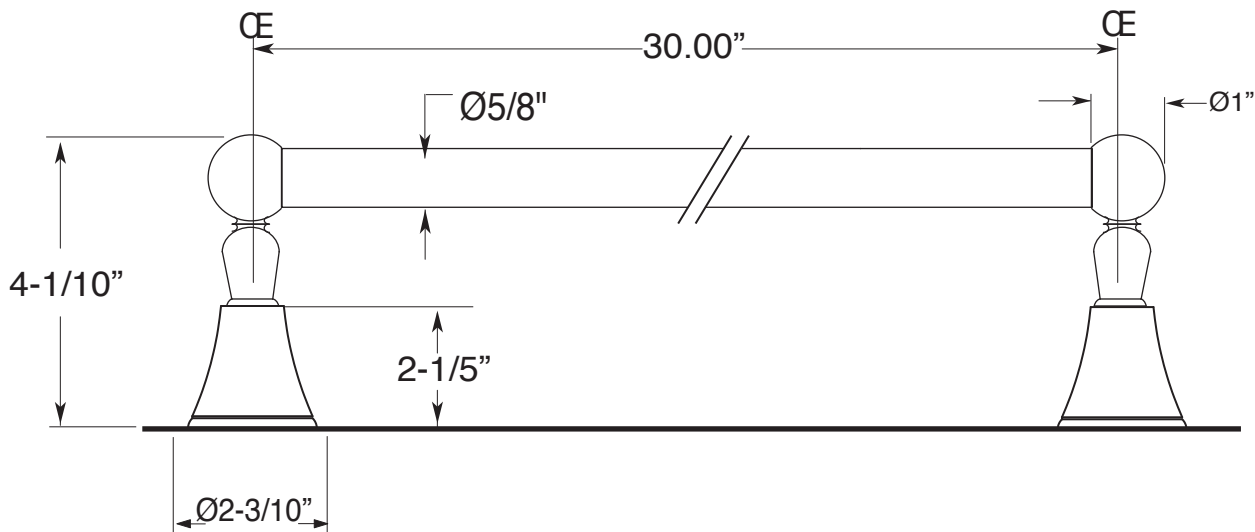

FEATURES:

- All brass construction.
- Available in all Sigma finishes. Warranty varies according to finish selection.
- Mounting bracket and screws are supplied.

Series 51
30" Towel Bar
1.51TB30

Note: Measurements are subject to change or cancellation. No responsibility is assumed for use of superseded or voided pages.