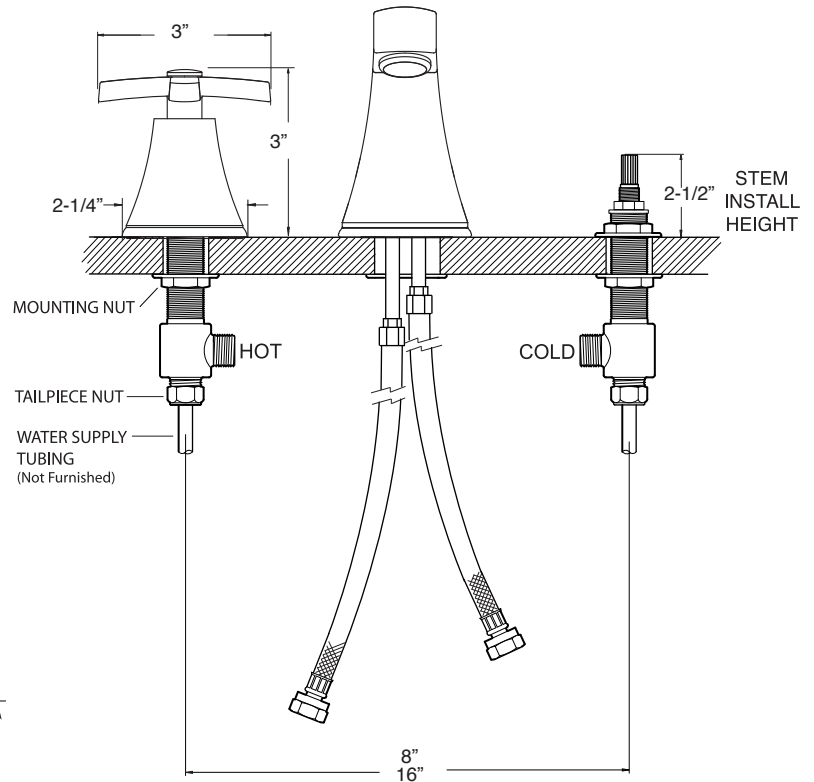

SPECIFICATIONS
Series 510

1.518208

Lira

Widespread Lavatory Set

FEATURES:

- All brass construction. Flexible hoses designed to be installed on 8" to 16" centers. Includes soft touch style drain assembly.
- Cross style handles with top screw attachment.
- 16pt. 1/4-turn ceramic disc valve cartridge.
- Available in all finishes. Warranty varies according to finish selection.
- Standard aerator is limited to 1.2 gpm.
- Certified to meet or exceed the following codes and standards:
ASME A112.18.1/CSAB 125.1-2012

NOTE: Spout and valves install through 1-1/4" diameter holes

Note: Measurements are subject to change or cancellation. No responsibility is assumed for use of superseded or voided pages.