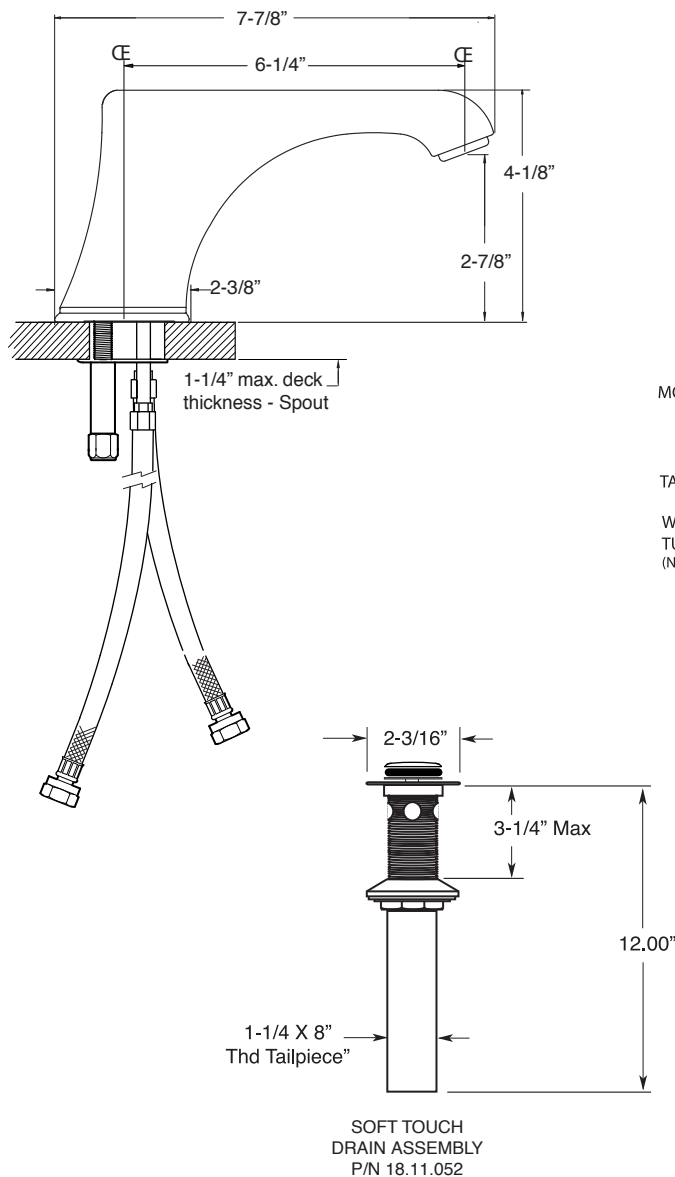

SPECIFICATIONS
Series 510

1.518208

Lira

Widespread Lavatory Set

FEATURES:

- All brass construction. Flexible hoses designed to be installed on 8" to 16" centers. Includes soft touch style drain assembly.
- Cross style handles with top screw attachment.
- 16pt. 1/4-turn ceramic disc valve cartridge.
- Available in all finishes. Warranty varies according to finish selection.
- Standard aerator is limited to 1.2 gpm.
- Certified to meet or exceed the following codes and standards:
ASME A112.18.1/CSAB 125.1-2012

NOTE: Spout and valves install through 1-1/4" diameter holes

Note: Measurements are subject to change or cancellation. No responsibility is assumed for use of superseded or voided pages.