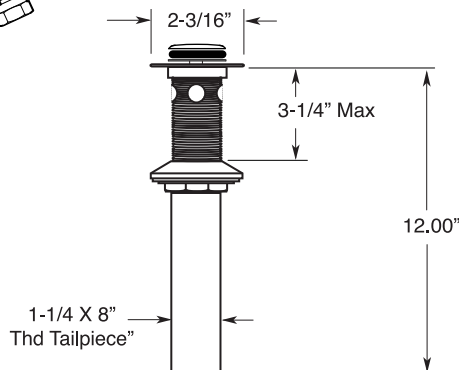

FEATURES:

- All brass construction. Flexible hoses designed to be installed on 8" to 16" centers. Includes soft touch style drain assembly.
- Lever style handles with top screw attachment.
- 16pt. 1/4-turn ceramic disc valve cartridge.
- Available in all finishes. Warranty varies according to finish selection.
- Standard aerator is limited to 1.2 gpm.
- Certified to meet or exceed the following codes and standards:
ASME A112.18.1/CSAB 125.1-2012

1.518008

Maya

Widespread Lavatory Set

SOFT TOUCH
DRAIN ASSEMBLY
P/N 18.11.052

NOTE: Spout and valves install through 1-1/4" diameter holes

Note: Measurements are subject to change or cancellation. No responsibility is assumed for use of superseded or voided pages.