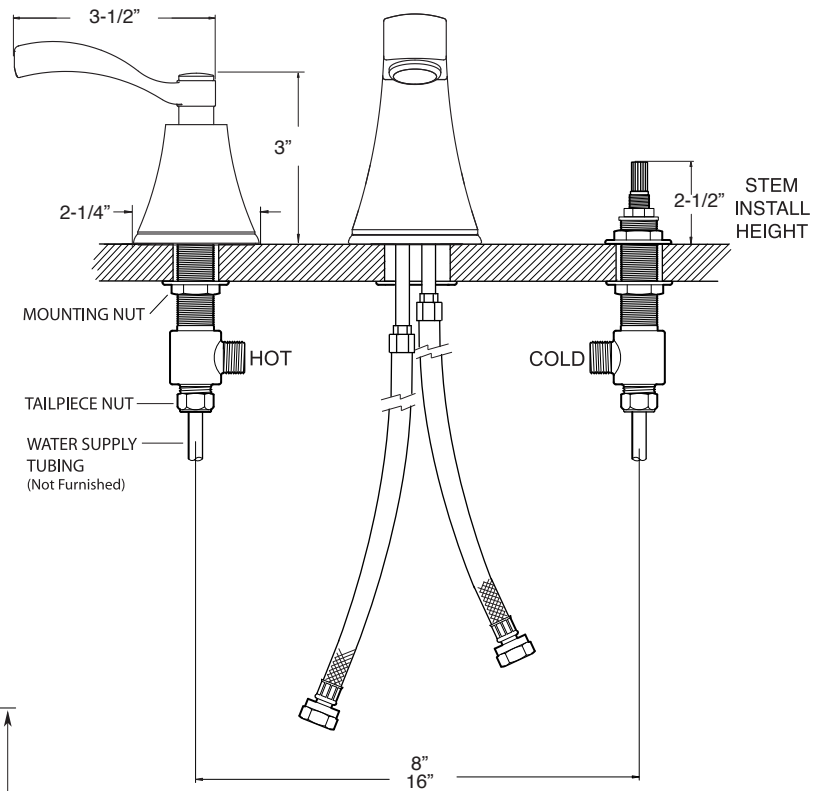

FEATURES:

- All brass construction. Flexible hoses designed to be installed on 8" to 16" centers. Includes soft touch style drain assembly.
- Lever style handles with top screw attachment.
- 16pt. 1/4-turn ceramic disc valve cartridge.
- Available in all finishes. Warranty varies according to finish selection.
- Standard aerator is limited to 1.2 gpm.
- Certified to meet or exceed the following codes and standards:
ASME A112.18.1/CSAB 125.1-2012

1.518008

Maya

Widespread Lavatory Set

SOFT TOUCH
DRAIN ASSEMBLY
P/N 18.11.052

NOTE: Spout and valves install through 1-1/4" diameter holes

Note: Measurements are subject to change or cancellation. No responsibility is assumed for use of superseded or voided pages.