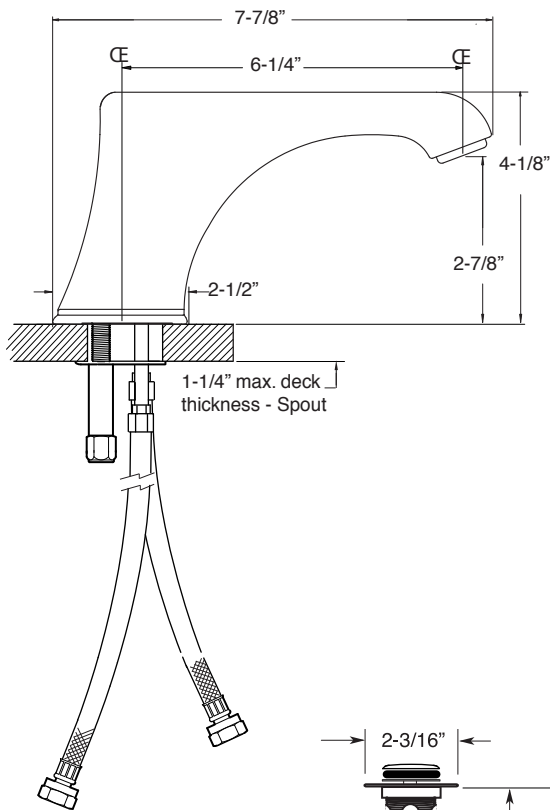

FEATURES:

- All brass construction. Flexible hoses designed to be installed on 8" to 16" centers. Includes soft touch style drain assembly.
- Lever style handles with top screw attachment.
- 16pt. 1/4-turn ceramic disc valve cartridge.
- Available in all finishes. Warranty varies according to finish selection.
- Standard aerator is limited to 1.2 gpm.
- Certified to meet or exceed the following codes and standards:
ASME A112.18.1/CSAB 125.1-2012

1.518008

Maya

Widespread Lavatory Set

SOFT TOUCH
DRAIN ASSEMBLY
P/N 18.11.052

NOTE: Spout and valves install through 1-1/4" diameter holes

Note: Measurements are subject to change or cancellation. No responsibility is assumed for use of superseded or voided pages.