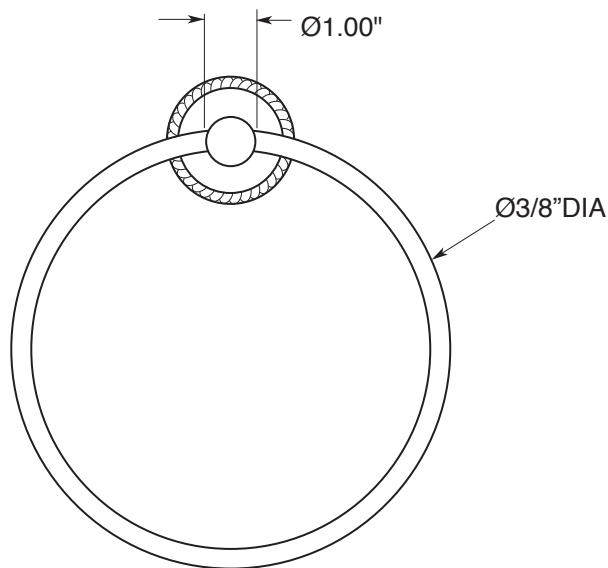

FEATURES:

- All brass construction.
- Available in all Sigma finishes. Warranty varies according to finish selection.
- Mounting bracket and screws are supplied.

Series 44
 Towel Ring
 1.44TR00

TOP VIEW

FRONT VIEW

SIDE VIEW

Note: Measurements are subject to change or cancellation. No responsibility is assumed for use of superseded or voided pages.