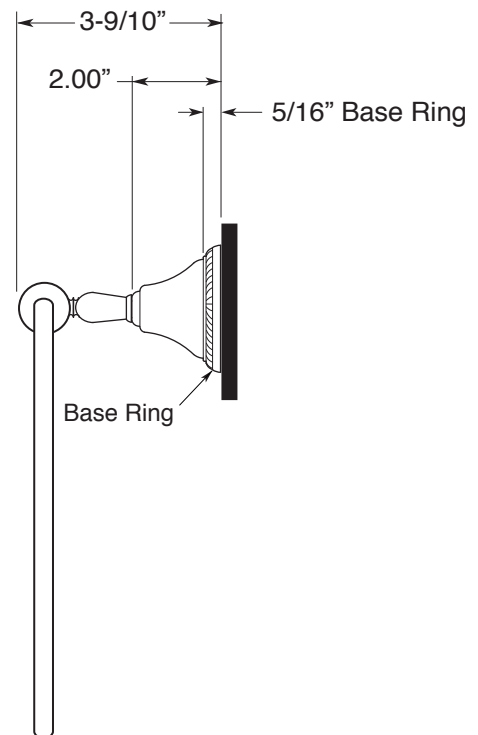

FEATURES:

- All brass construction.
- Available in all Sigma finishes. Warranty varies according to finish selection.
- Mounting bracket and screws are supplied.

Series 44
 Towel Ring
 1.44TR00

TOP VIEW

FRONT VIEW

SIDE VIEW

Note: Measurements are subject to change or cancellation. No responsibility is assumed for use of superseded or voided pages.