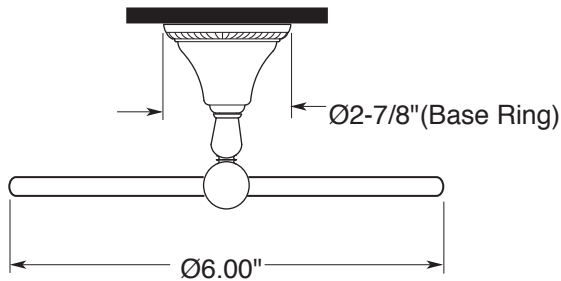

FEATURES:

- All brass construction.
- Available in all Sigma finishes. Warranty varies according to finish selection.
- Mounting bracket and screws are supplied.

Series 44
 Towel Ring
 1.44TR00

TOP VIEW

FRONT VIEW

SIDE VIEW

Note: Measurements are subject to change or cancellation. No responsibility is assumed for use of superseded or voided pages.