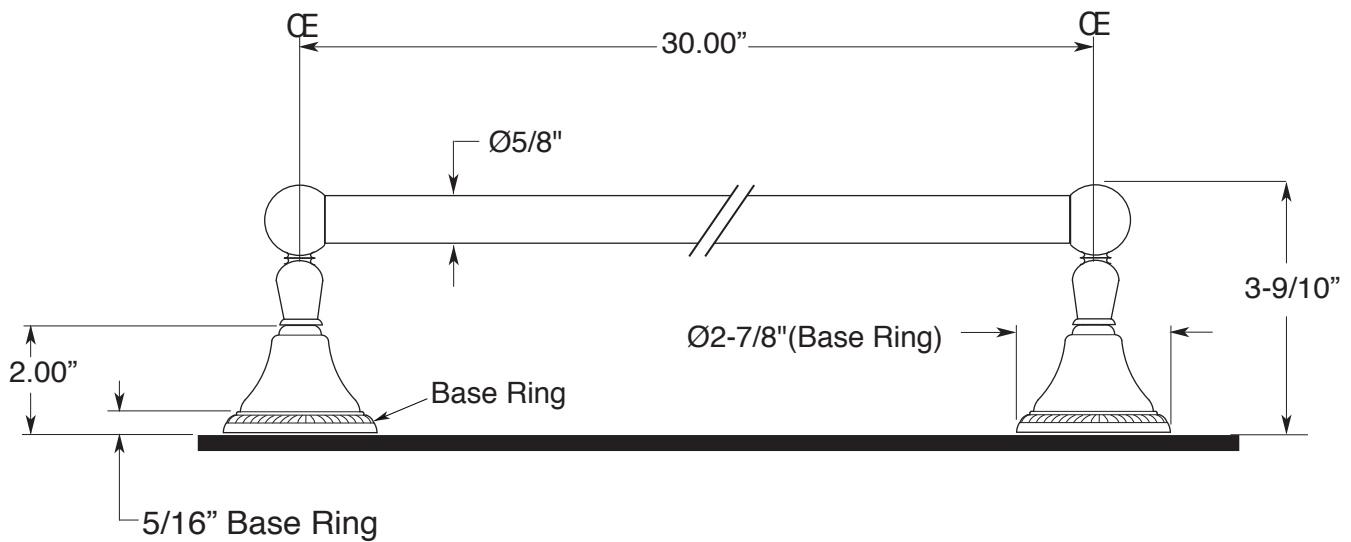

FEATURES:

- All brass construction.
- Available in all Sigma finishes. Warranty varies according to finish selection.
- Mounting brackets and screws are supplied.

Series 44
30" Towel Bar
1.44TB30

Note: Measurements are subject to change or cancellation. No responsibility is assumed for use of superseded or voided pages.