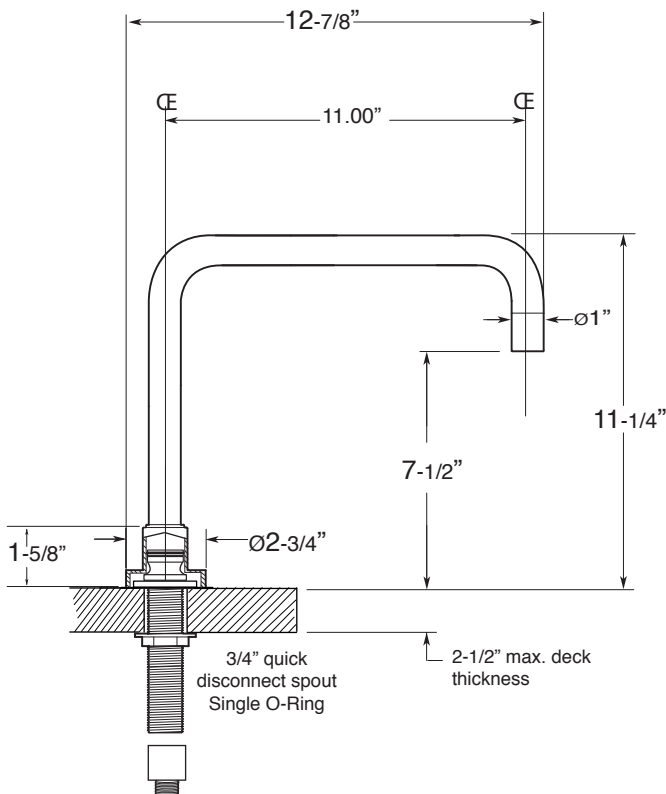

Series 4400

Carina X

Roman Tub Set with Deckmount
Handshower and Diverter

1.443093

(1.443093T - Trim only)

FEATURES:

- All brass construction.
- Cross handle style with inside attachment.
- 3/4" valve bodies with 20 pt. 1/4-turn ceramic disc cartridge.
- Available in all finishes. Warranty varies according to finish.
- Certified to meet or exceed the following codes and standards:
ASME A112.18.1/CSAB 125.1-2012

Spout and valves install through 1-1/4" diameter holes.
Plumber to provide 3/4" supply lines to valves

NOTE: 1/2" outlet for in-line vacuum breaker (18.15.055), and 60" chrome spiral hose (18.10.016) - INCLUDED

Note: Measurements are subject to change or cancellation. No responsibility is assumed for use of superseded or voided pages.