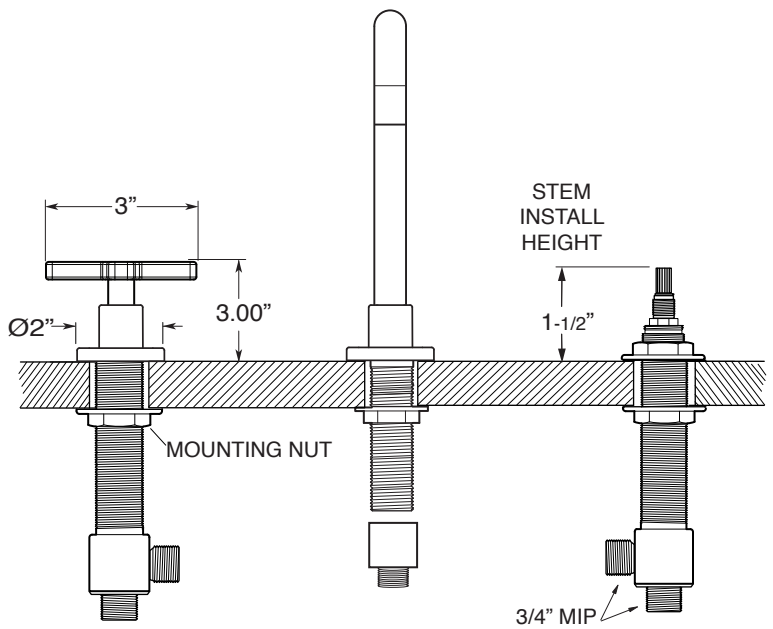

Series 4400

Carina X

Roman Tub Set with Deckmount
Handshower and Diverter

1.443093

(1.443093T - Trim only)

FEATURES:

- All brass construction.
- Cross handle style with inside attachment.
- 3/4" valve bodies with 20 pt. 1/4-turn ceramic disc cartridge.
- Available in all finishes. Warranty varies according to finish.
- Certified to meet or exceed the following codes and standards:
ASME A112.18.1/CSAB 125.1-2012

Spout and valves install through 1-1/4" diameter holes.
Plumber to provide 3/4" supply lines to valves

NOTE: 1/2" outlet for in-line vacuum breaker (18.15.055), and 60" chrome spiral hose (18.10.016) - INCLUDED

Note: Measurements are subject to change or cancellation. No responsibility is assumed for use of superseded or voided pages.