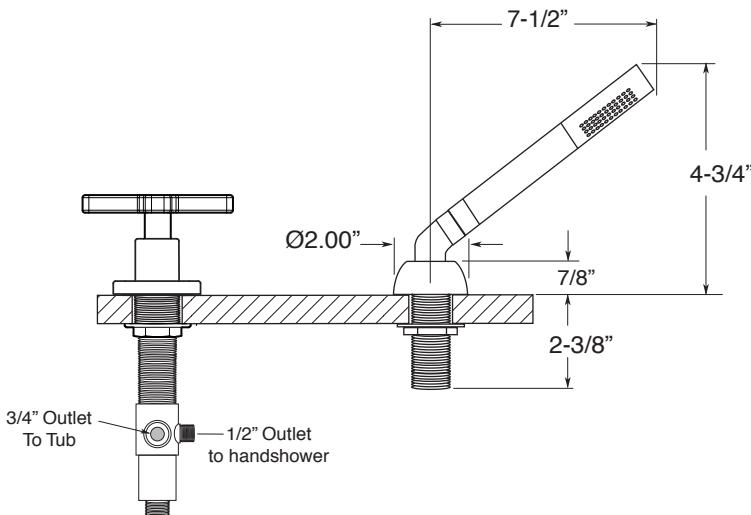

Series 4400

Carina X

Roman Tub Set with Deckmount
Handshower and Diverter

1.443093

(1.443093T - Trim only)

FEATURES:

- All brass construction.
- Cross handle style with inside attachment.
- 3/4" valve bodies with 20 pt. 1/4-turn ceramic disc cartridge.
- Available in all finishes. Warranty varies according to finish.
- Certified to meet or exceed the following codes and standards:
ASME A112.18.1/CSAB 125.1-2012

Spout and valves install through 1-1/4" diameter holes.
Plumber to provide 3/4" supply lines to valves

NOTE: 1/2" outlet for in-line vacuum breaker (18.15.055), and 60" chrome spiral hose (18.10.016) - INCLUDED

Note: Measurements are subject to change or cancellation. No responsibility is assumed for use of superseded or voided pages.