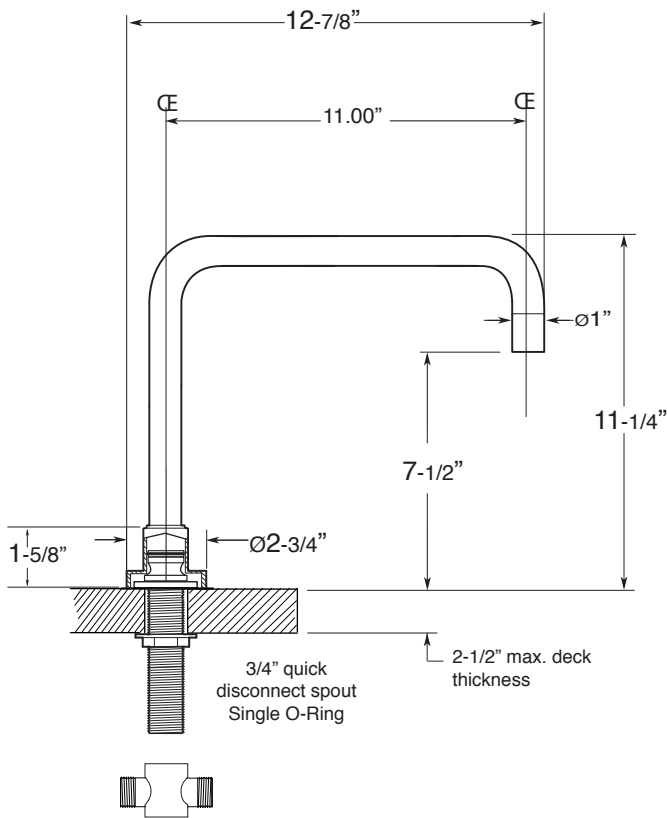

# Series 4400

1.443077

Carina X

Roman Tub Set

(1.443077T - Trim only)

**FEATURES:**

- All brass construction.
- Cross style handle with inside screw attachment.
- 3/4" valve bodies with 20 PT. 1/4-turn ceramic disc cartridge.
- Available in all finishes. Warranty varies according to finish.
- Certified to meet or exceed the following codes and standards:  
ASME A112.18.1/CSAB 125.1-2012

**NOTE:** Spout and valves install through 1-1/4" diameter holes.  
Plumber to provide 3/4" supply lines to valves