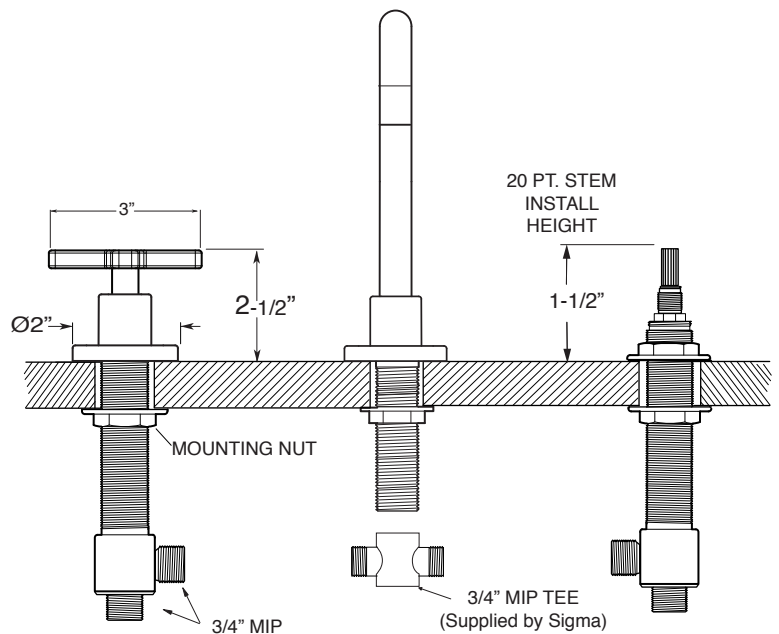

# Series 4400

1.443077

Carina X

Roman Tub Set

(1.443077T - Trim only)

**FEATURES:**

- All brass construction.
- Cross style handle with inside screw attachment.
- 3/4" valve bodies with 20 PT. 1/4-turn ceramic disc cartridge.
- Available in all finishes. Warranty varies according to finish.
- Certified to meet or exceed the following codes and standards:  
ASME A112.18.1/CSAB 125.1-2012

**NOTE:** Spout and valves install through 1-1/4" diameter holes.  
Plumber to provide 3/4" supply lines to valves