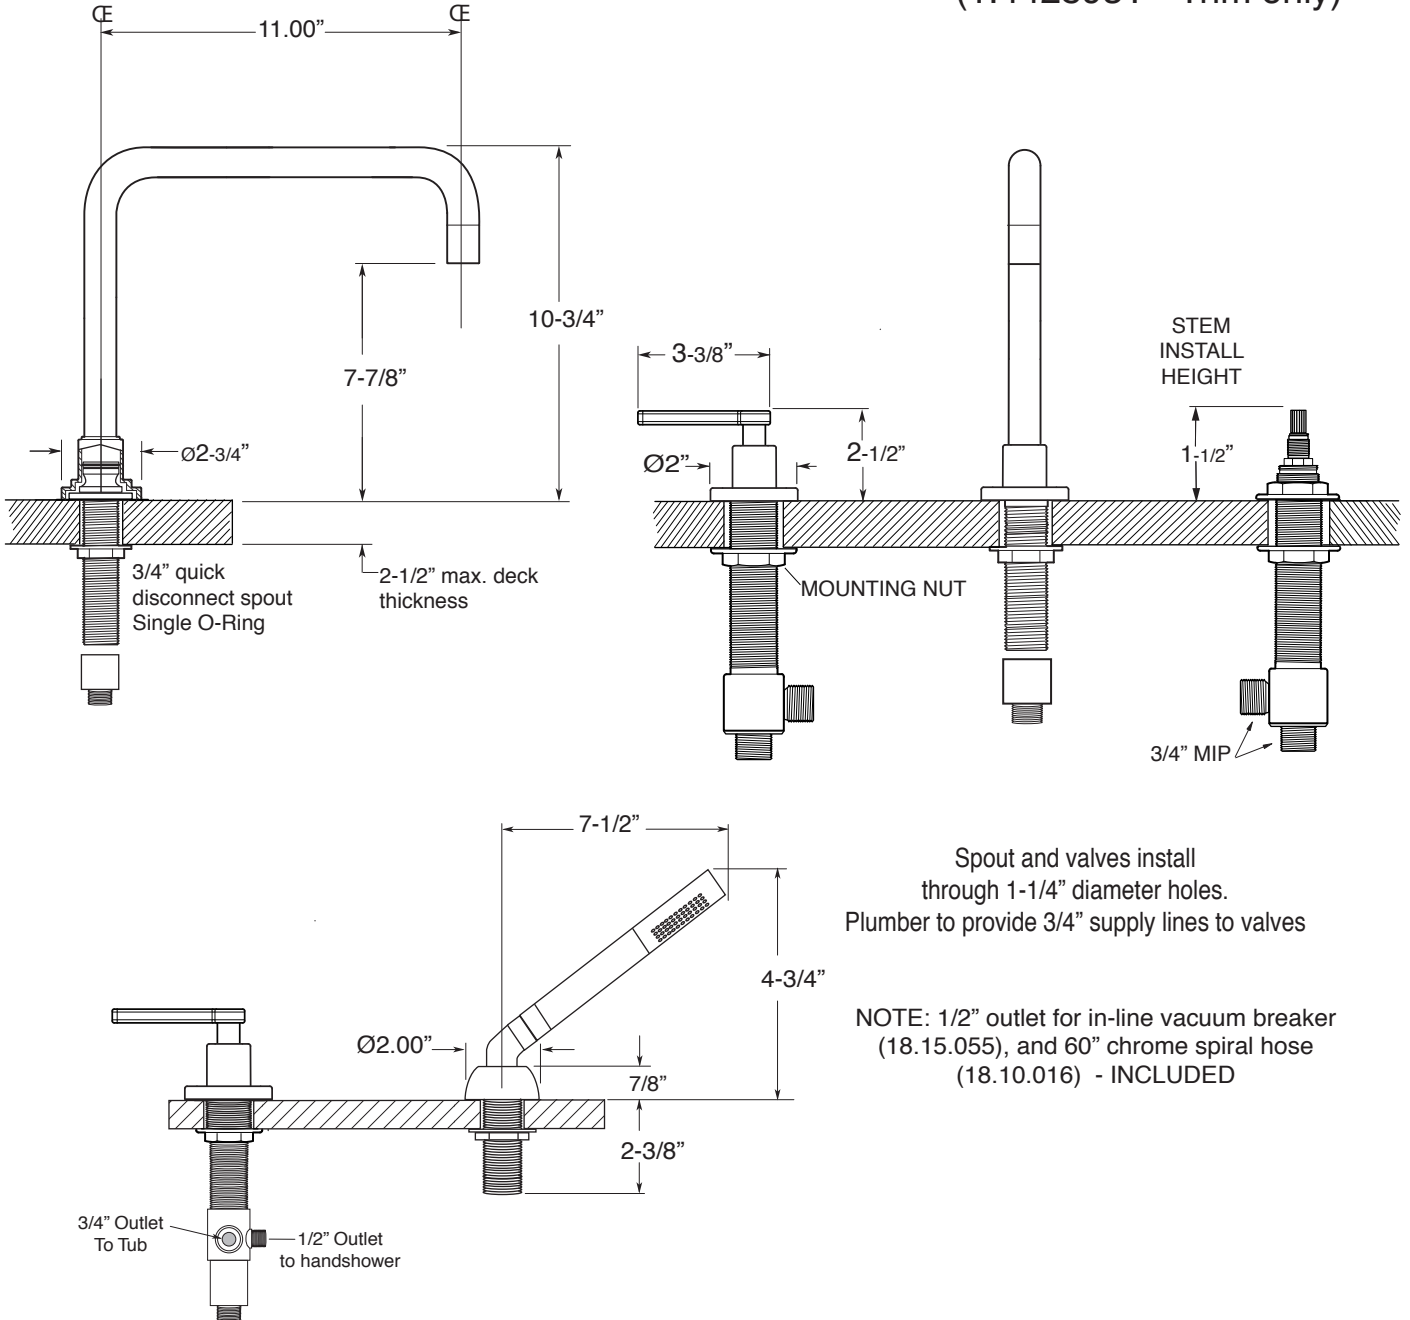

**FEATURES:**

- All brass construction.
- Lever style handles with inside screw attachment.
- 3/4" valve bodies with 20 pt. 1/4-turn ceramic disc cartridge.
- Available in all finishes. Warranty varies according to finish.
- Certified to meet or exceed the following codes and standards:  
ASME A112.18.1/CSAB 125.1-2012

**Specifications**  
**Series 4400**

**Polaris**  
**Roman Tub Set with Deckmount**  
**Handshower and Diverter**  
**1.442893**  
**(1.442893T - Trim only)**

Spout and valves install through 1-1/4" diameter holes.  
Plumber to provide 3/4" supply lines to valves

NOTE: 1/2" outlet for in-line vacuum breaker (18.15.055), and 60" chrome spiral hose (18.10.016) - INCLUDED

Note: Measurements are subject to change or cancellation. No responsibility is assumed for use of superseded or voided pages.