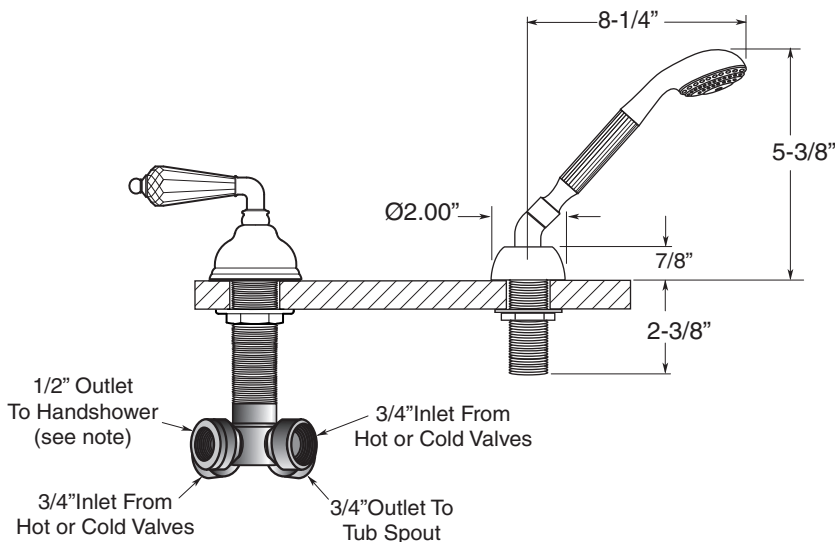

Series 400

Portofino
Roman Tub Set with Deckmount
Handshower and Diverter
1.406393
(1.406393T - Trim only)

FEATURES:

- All brass construction.
- Crystal lever style handles with setscrew attachment.
- 3/4" valve bodies with 1/4-turn ceramic disc cartridge.
- Available in all finishes. Warranty varies according to finish.
- Certified to meet or exceed the following codes and standards:
ASME A112.18.1/CSAB 125.1-2011

Spout and valves install through 1-1/4" diameter holes.
Plumber to provide 3/4" supply lines to valves

NOTE: 1/2" outlet for in-line vacuum breaker (18.15.055), and 60" chrome spiral hose (18.10.016) - INCLUDED

Note: Measurements are subject to change or cancellation. No responsibility is assumed for use of superseded or voided pages.

Parts List Series 400

Portofino
Crystal Lever
Roman Tub Set with Deckmount
Diverter and Handshower