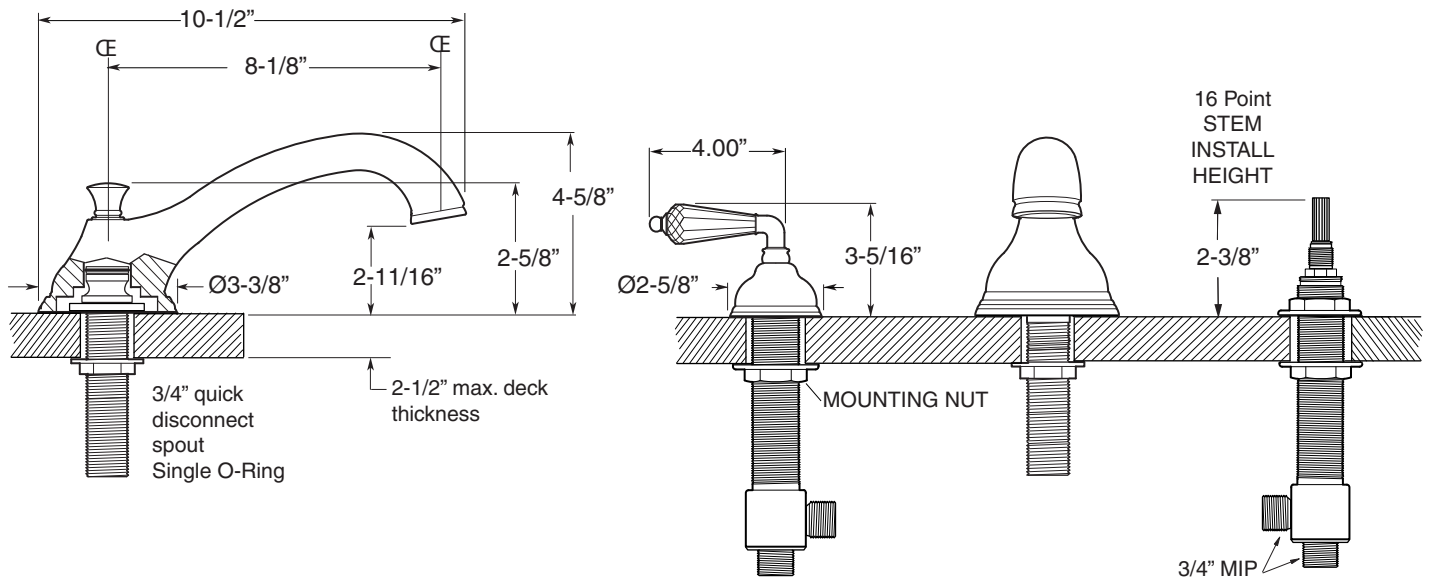

Series 400

Portofino
Roman Tub Set with Deckmount
Handshower and Diverter
1.406393
(1.406393T - Trim only)

FEATURES:

- All brass construction.
- Crystal lever style handles with setscrew attachment.
- 3/4" valve bodies with 1/4-turn ceramic disc cartridge.
- Available in all finishes. Warranty varies according to finish.
- Certified to meet or exceed the following codes and standards:
ASME A112.18.1/CSAB 125.1-2011

Spout and valves install through 1-1/4" diameter holes.
Plumber to provide 3/4" supply lines to valves

NOTE: 1/2" outlet for in-line vacuum breaker (18.15.055), and 60" chrome spiral hose (18.10.016) - INCLUDED

Note: Measurements are subject to change or cancellation. No responsibility is assumed for use of superseded or voided pages.

Parts List Series 400

Portofino
Crystal Lever
Roman Tub Set with Deckmount
Diverter and Handshower