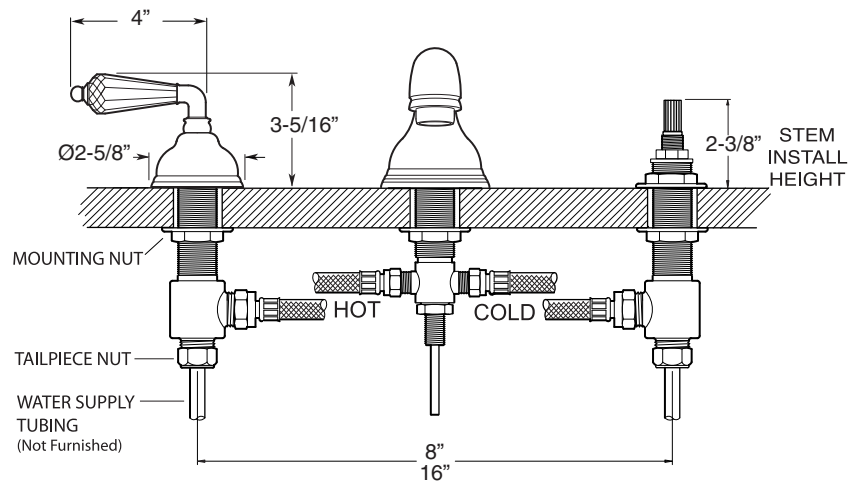

FEATURES:

- All brass construction. Flexible hoses designed to be installed on 8" to 16" centers. Includes pop-up style drain assembly.
- Crystal lever style handles with setscrew attachment.
- 1/4-turn ceramic disc valve cartridge.
- Available in all finishes. Warranty varies according to finish selection.
- Standard aerator is limited to 1.5 gpm.
- Certified to meet or exceed the following codes and standards:
ASME A112.18.1/CSAB 125.1-2011

1.406308

Portofino

Widespread Lavatory Set

NOTE: Spout and valves install through 1-1/4" diameter holes

Note: Measurements are subject to change or cancellation. No responsibility is assumed for use of superseded or voided pages.

Series 400

Portofino
Crystal Lever
Widespread Lavatory Set