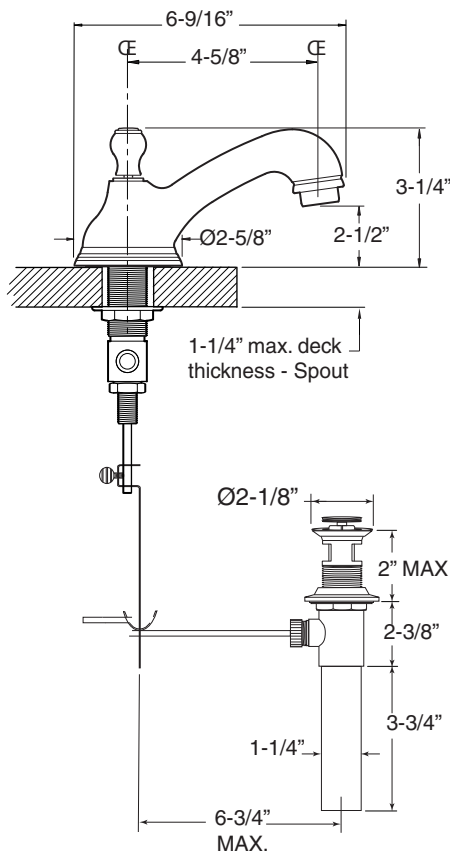

FEATURES:

- All brass construction. Flexible hoses designed to be installed on 8" to 16" centers. Includes pop-up style drain assembly.
- Crystal lever style handles with setscrew attachment.
- 1/4-turn ceramic disc valve cartridge.
- Available in all finishes. Warranty varies according to finish selection.
- Standard aerator is limited to 1.5 gpm.
- Certified to meet or exceed the following codes and standards:
ASME A112.18.1/CSAB 125.1-2011

1.406308

Portofino

Widespread Lavatory Set

NOTE: Spout and valves install through 1-1/4" diameter holes

Note: Measurements are subject to change or cancellation. No responsibility is assumed for use of superseded or voided pages.

Series 400

Portofino
Crystal Lever
Widespread Lavatory Set