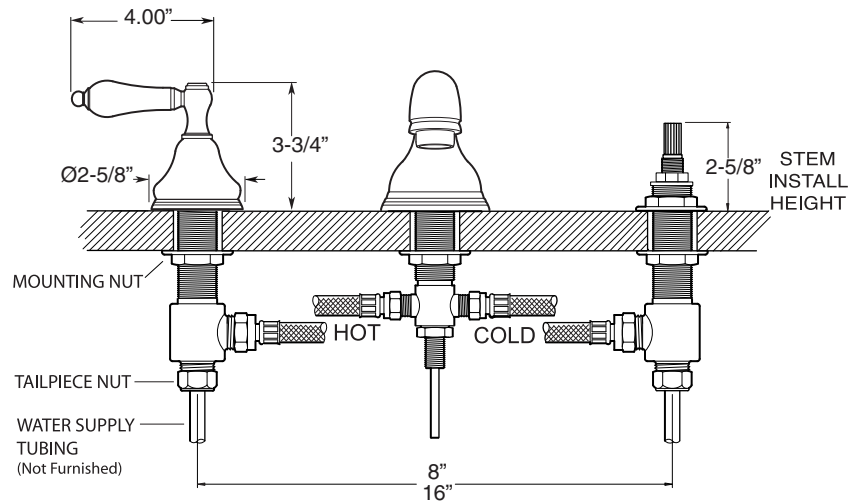

**FEATURES:**

- All brass construction. Flexible hoses designed to be installed on 8" to 16" centers. Includes pop-up style drain assembly.
- Porcelain lever style handles and escutcheon with setscrew attachment.
- 1/4-turn ceramic disc valve cartridge.
- Available in all finishes. Warranty varies according to finish selection.
- Standard aerator is limited to 1.5 gpm.
- Certified to meet or exceed the following codes and standards:  
ASME A112.18.1/CSAB 125.1-2011

1.404308  
New Hampton  
Widespread Lavatory Set

NOTE: Spout and valves install through 1-1/4" diameter holes

Note: Measurements are subject to change or cancellation. No responsibility is assumed for use of superseded or voided pages.

# Series 400

New Hampton  
Porcelain Lever & Escutcheon  
Widespread Lavatory Set