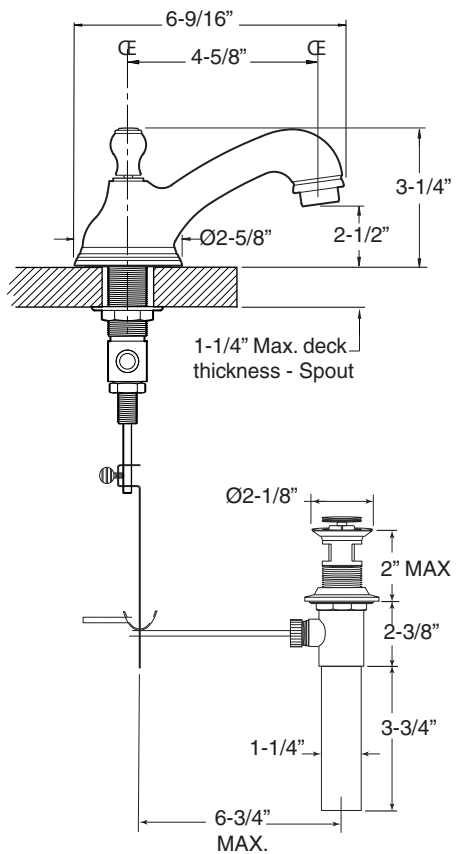

**FEATURES:**

- All brass construction. Flexible hoses designed to be installed on 8" to 16" centers. Includes pop-up style drain assembly.
- Porcelain lever style handles and escutcheon with setscrew attachment.
- 1/4-turn ceramic disc valve cartridge.
- Available in all finishes. Warranty varies according to finish selection.
- Standard aerator is limited to 1.5 gpm.
- Certified to meet or exceed the following codes and standards:  
ASME A112.18.1/CSAB 125.1-2011

1.404308  
New Hampton  
Widespread Lavatory Set

NOTE: Spout and valves install through 1-1/4" diameter holes

Note: Measurements are subject to change or cancellation. No responsibility is assumed for use of superseded or voided pages.

# Series 400

New Hampton  
Porcelain Lever & Escutcheon  
Widespread Lavatory Set