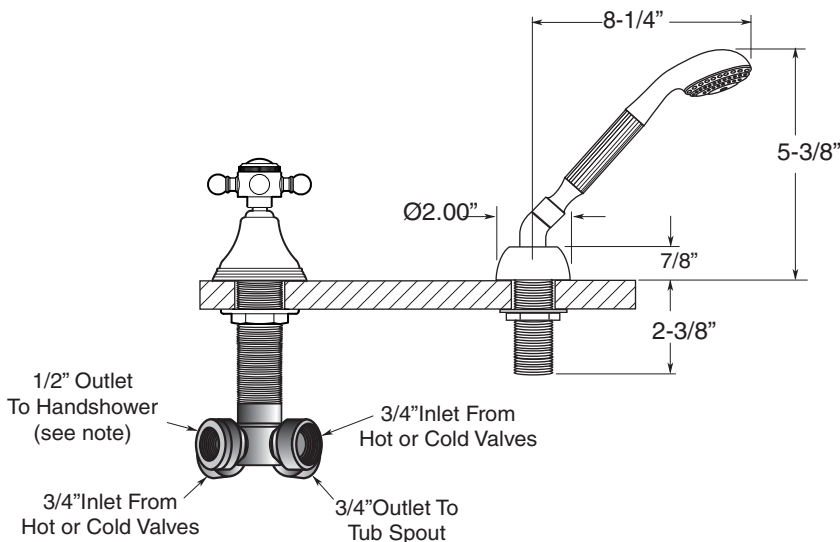

**FEATURES:**

- All brass construction.
- Cross handle style with setscrew attachment.
- 3/4" valve bodies with 1/4-turn ceramic disc cartridge.
- Available in all finishes. Warranty varies according to finish.
- Certified to meet or exceed the following codes and standards:  
ASME A112.18.1/CSAB 125.1-2011

**Portsmouth**  
**Roman Tub Set with Deckmount**  
**Handshower and Diverter**  
**1.400693**  
**(1.400693T - Trim only)**

Spout and valves install through 1-1/4" diameter holes.  
Plumber to provide 3/4" supply lines to valves

**NOTE:** 1/2" outlet for in-line vacuum breaker (18.15.055), and 60" chrome spiral hose (18.10.016) - INCLUDED

Note: Measurements are subject to change or cancellation. No responsibility is assumed for use of superseded or voided pages.

## Portsmouth Roman Tub Set with Deckmount Diverter and Handshower