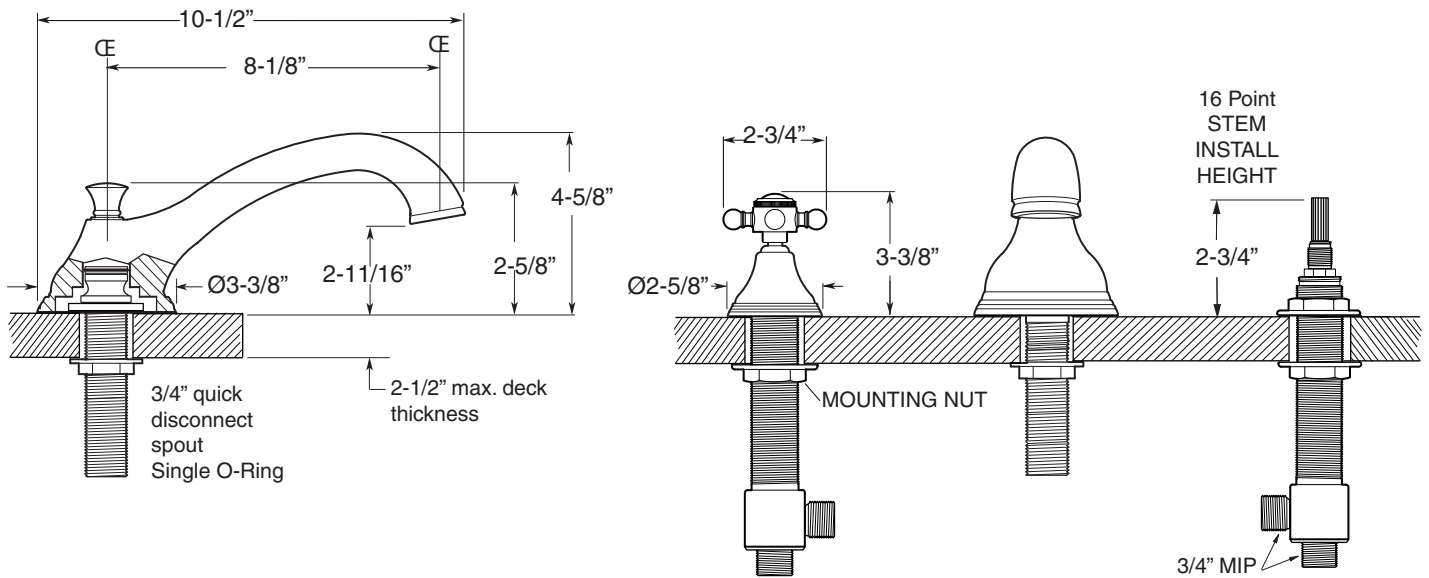

**FEATURES:**

- All brass construction.
- Cross handle style with setscrew attachment.
- 3/4" valve bodies with 1/4-turn ceramic disc cartridge.
- Available in all finishes. Warranty varies according to finish.
- Certified to meet or exceed the following codes and standards:  
ASME A112.18.1/CSAB 125.1-2011

**Portsmouth**  
**Roman Tub Set with Deckmount**  
**Handshower and Diverter**  
**1.400693**  
**(1.400693T - Trim only)**

Spout and valves install through 1-1/4" diameter holes.  
Plumber to provide 3/4" supply lines to valves

**NOTE:** 1/2" outlet for in-line vacuum breaker (18.15.055), and 60" chrome spiral hose (18.10.016) - INCLUDED

Note: Measurements are subject to change or cancellation. No responsibility is assumed for use of superseded or voided pages.

## Portsmouth Roman Tub Set with Deckmount Diverter and Handshower