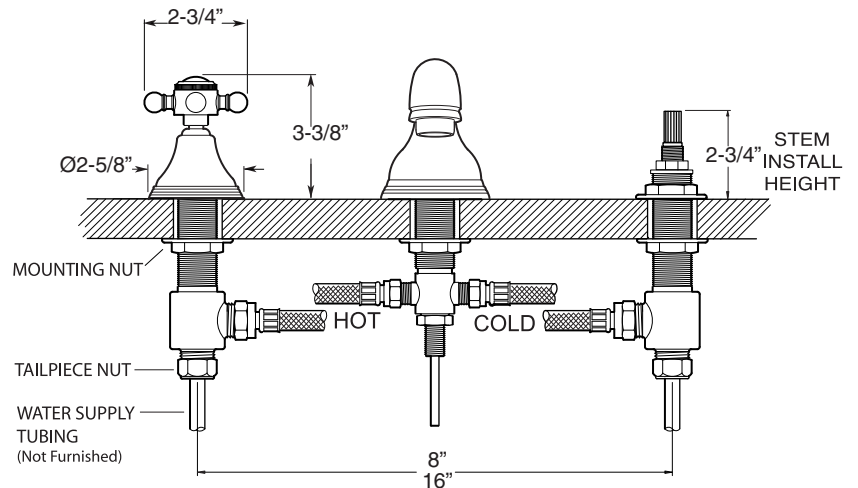

FEATURES:

- All brass construction. Flexible hoses designed to be installed on 8" to 16" centers.
- Includes pop-up style drain assembly.
- Cross handle style with setscrew attachment.
- 1/4-turn ceramic disc valve cartridge.
- Available in all finishes. Warranty varies according to finish selection.
- Standard aerator is limited to 1.5 gpm.
- Certified to meet or exceed the following codes and standards:
ASME A112.18.1/CSAB 125.1-2011

1.400608
Portsmouth
Widespread Lavatory Set

NOTE: Spout and valves install through 1-1/4" diameter holes

Note: Measurements are subject to change or cancellation. No responsibility is assumed for use of superseded or voided pages.

Parts List
Series 400
Portsmouth
Widespread Lavatory Set