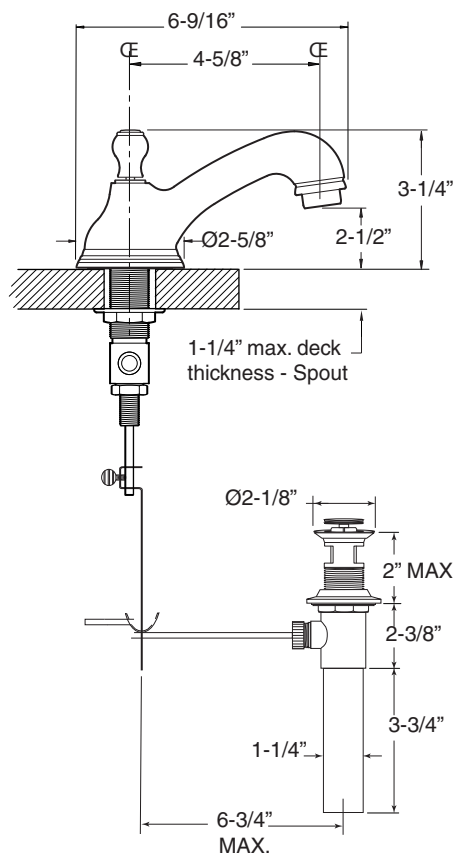

FEATURES:

- All brass construction. Flexible hoses designed to be installed on 8" to 16" centers.
- Includes pop-up style drain assembly.
- Cross handle style with setscrew attachment.
- 1/4-turn ceramic disc valve cartridge.
- Available in all finishes. Warranty varies according to finish selection.
- Standard aerator is limited to 1.5 gpm.
- Certified to meet or exceed the following codes and standards:
ASME A112.18.1/CSAB 125.1-2011

1.400608
Portsmouth
Widespread Lavatory Set

NOTE: Spout and valves install through 1-1/4" diameter holes

Note: Measurements are subject to change or cancellation. No responsibility is assumed for use of superseded or voided pages.

Parts List
Series 400
Portsmouth
Widespread Lavatory Set