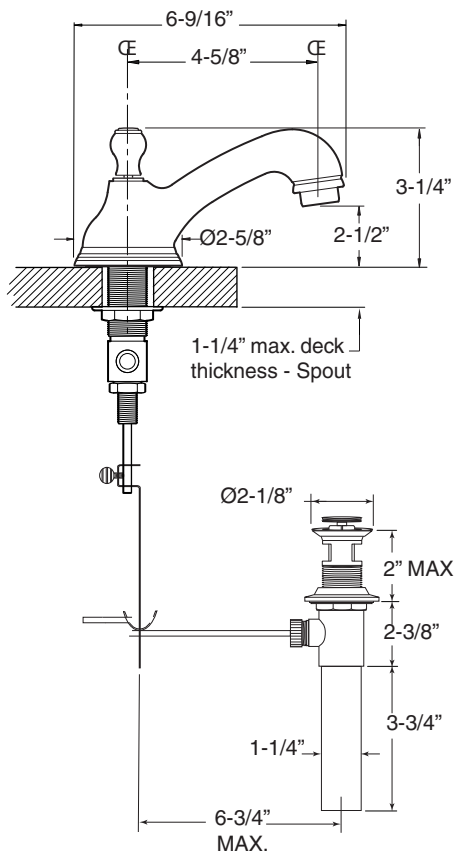

FEATURES:

- All brass construction. Flexible hoses designed to be installed on 8" to 16" centers. Includes pop-up style drain assembly.
- Curved lever style handles with setscrew attachment.
- 1/4-turn ceramic disc valve cartridge.
- Available in all finishes. Warranty varies according to finish selection.
- Standard aerator is limited to 1.5 gpm.
- Certified to meet or exceed the following codes and standards:
ASME A112.18.1/CSAB 125.1-2011

1.400408

Charlotte

Widespread Lavatory Set

NOTE: Spout and valves install through 1-1/4" diameter holes

Note: Measurements are subject to change or cancellation. No responsibility is assumed for use of superseded or voided pages.

Parts List Series 400

Charlotte
Widespread Lavatory Set

American Faucet & Coatings Corporation.

Tel: 760-598-5895, Toll Free Fax 800-621-8383, customerservice@sigmafaucet.com