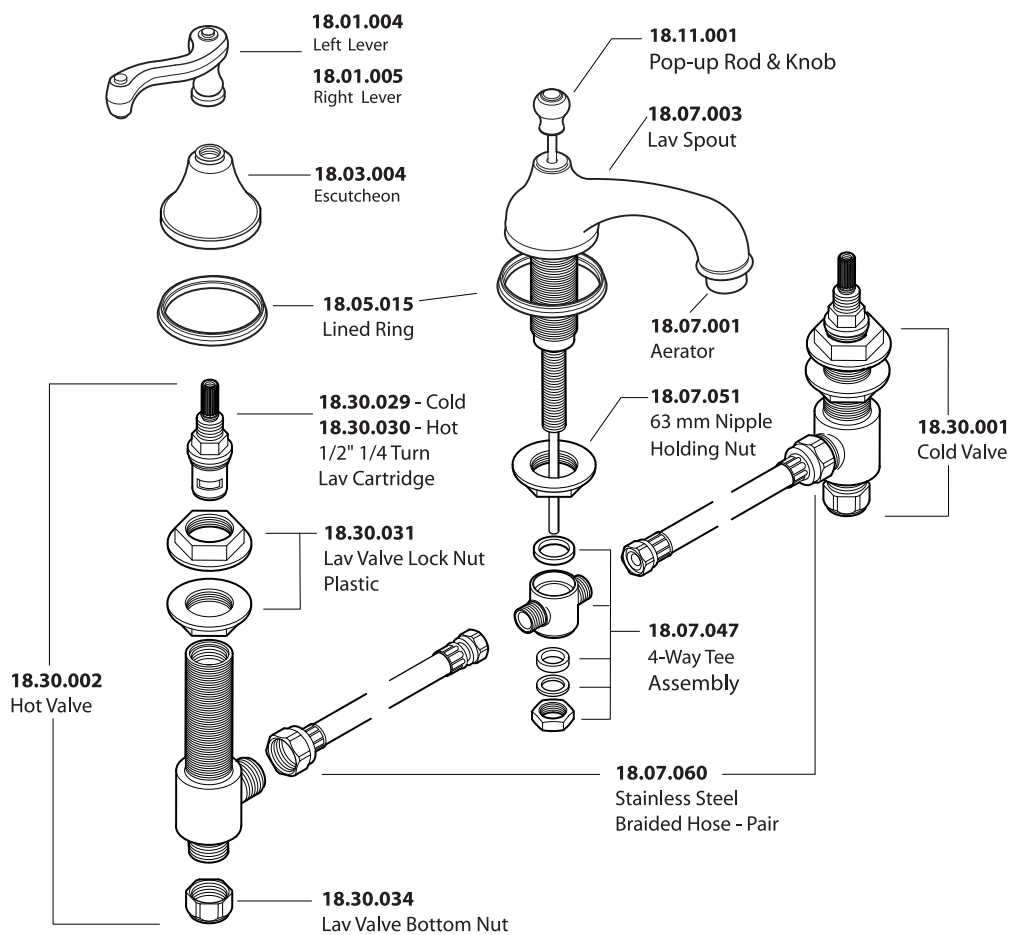

FEATURES:

- All brass construction. Flexible hoses designed to be installed on 8" to 16" centers. Includes pop-up style drain assembly.
- Curved lever style handles with setscrew attachment.
- 1/4-turn ceramic disc valve cartridge.
- Available in all finishes. Warranty varies according to finish selection.
- Standard aerator is limited to 1.5 gpm.
- Certified to meet or exceed the following codes and standards:
ASME A112.18.1/CSAB 125.1-2011

1.400408

Charlotte

Widespread Lavatory Set

NOTE: Spout and valves install through 1-1/4" diameter holes

Note: Measurements are subject to change or cancellation. No responsibility is assumed for use of superseded or voided pages.

Parts List Series 400

Charlotte
Widespread Lavatory Set

American Faucet & Coatings Corporation.

Tel: 760-598-5895, Toll Free Fax 800-621-8383, customerservice@sigmafaucet.com