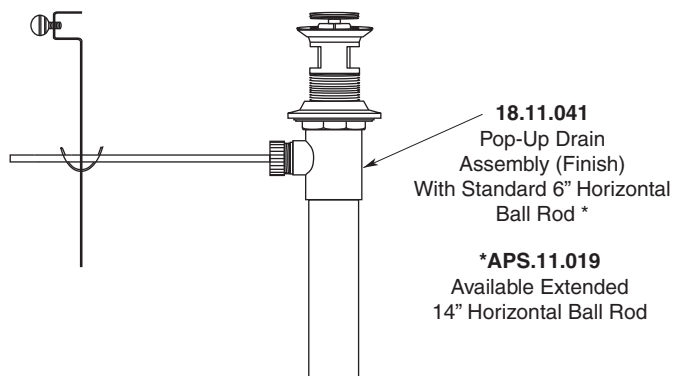

FEATURES:

- All brass construction. Flexible hoses designed to be installed on 8" to 16" centers. Includes pop-up style drain assembly.
- Curved lever style handles with setscrew attachment.
- 1/4-turn ceramic disc valve cartridge.
- Available in all finishes. Warranty varies according to finish selection.
- Standard aerator is limited to 1.5 gpm.
- Certified to meet or exceed the following codes and standards:
ASME A112.18.1/CSAB 125.1-2011

1.400408

Charlotte

Widespread Lavatory Set

NOTE: Spout and valves install through 1-1/4" diameter holes

Note: Measurements are subject to change or cancellation. No responsibility is assumed for use of superseded or voided pages.

Parts List Series 400

Charlotte
Widespread Lavatory Set

American Faucet & Coatings Corporation.

Tel: 760-598-5895, Toll Free Fax 800-621-8383, customerservice@sigmafaucet.com