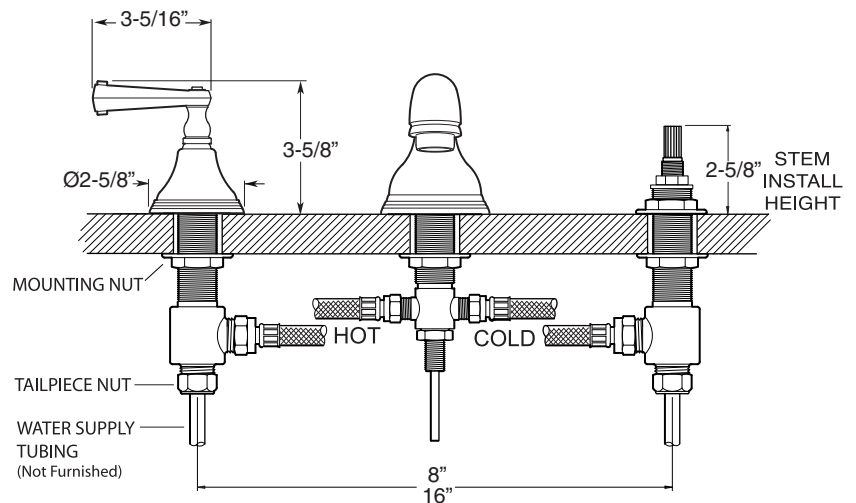

FEATURES:

- All brass construction. Flexible hoses designed to be installed on 8" to 16" centers. Includes pop-up style drain assembly.
- Curved lever style handles with setscrew attachment.
- 1/4-turn ceramic disc valve cartridge.
- Available in all finishes. Warranty varies according to finish selection.
- Standard aerator is limited to 1.5 gpm.
- Certified to meet or exceed the following codes and standards:
ASME A112.18.1/CSAB 125.1-2011

1.400408

Charlotte

Widespread Lavatory Set

NOTE: Spout and valves install through 1-1/4" diameter holes

Note: Measurements are subject to change or cancellation. No responsibility is assumed for use of superseded or voided pages.

Parts List Series 400

Charlotte
Widespread Lavatory Set

American Faucet & Coatings Corporation.

Tel: 760-598-5895, Toll Free Fax 800-621-8383, customerservice@sigmafaucet.com