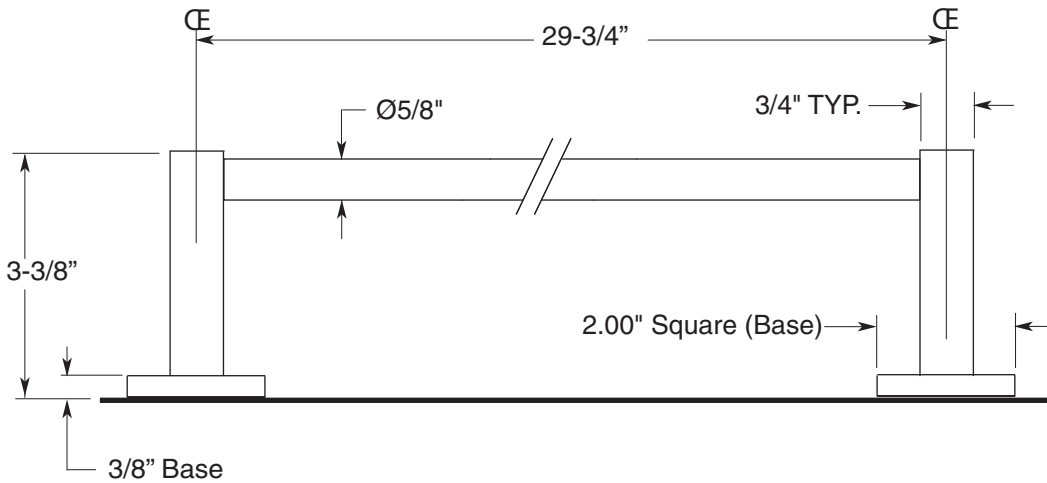

FEATURES:

- All brass construction.
- Available in all Sigma finishes. Warranty varies according to finish selection.
- Mounting bracket and screws are supplied.

Series 38
30" Towel Bar

1.38TB30

Note: Measurements are subject to change or cancellation. No responsibility is assumed for use of superseded or voided pages.