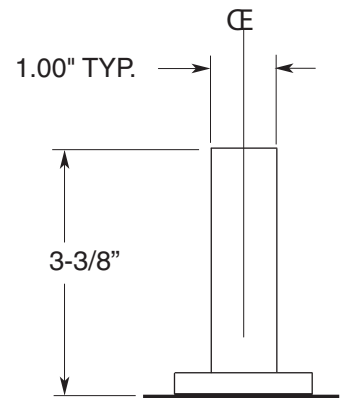

FEATURES:

- All brass construction.
- Available in all Sigma finishes. Warranty varies according to finish selection.
- Mounting bracket and screws are supplied.

Series 38
30" Towel Bar

1.38TB30

Note: Measurements are subject to change or cancellation. No responsibility is assumed for use of superseded or voided pages.