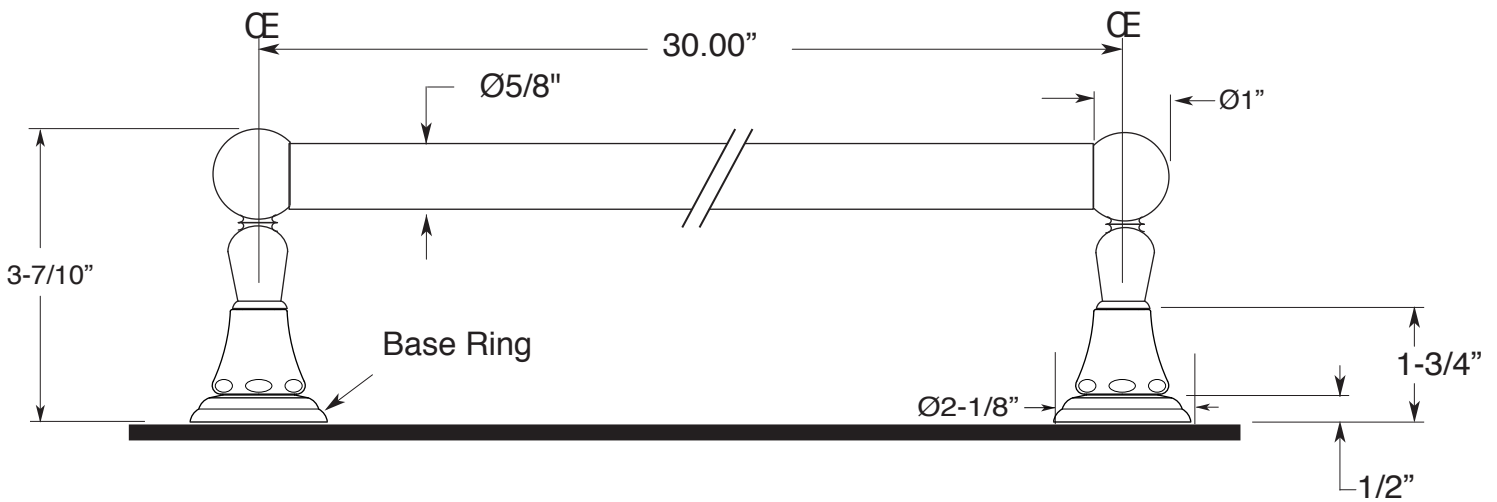

FEATURES:

- All brass construction.
- Available in all Sigma finishes. Warranty varies according to finish selection.
- Mounting brackets and screws are supplied.

Series 35
30
30" Towel Bar
1.35TB30

Note: Measurements are subject to change or cancellation. No responsibility is assumed for use of superseded or voided pages.