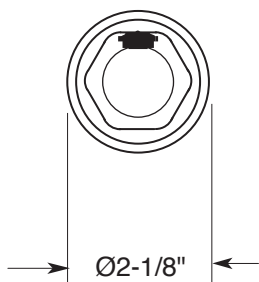

FEATURES:

- All brass construction.
- Available in all Sigma finishes. Warranty varies according to finish selection.
- Mounting bracket and screws are supplied.

Series 35
Robe Hook
1.35RH00

TOP VIEW

FRONT VIEW

SIDE VIEW

Note: Measurements are subject to change or cancellation. No responsibility is assumed for use of superseded or voided pages.