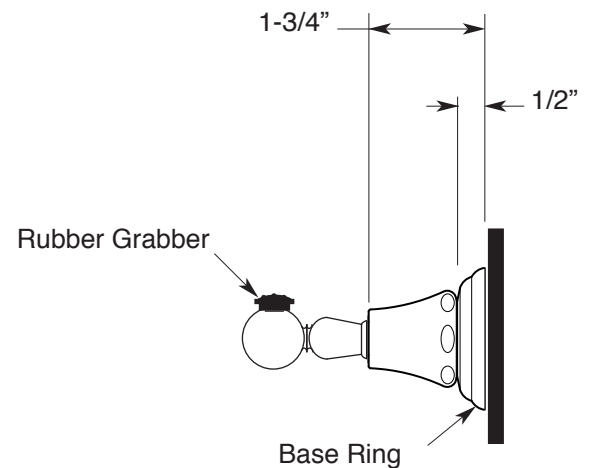

#### FEATURES:

- All brass construction.
- Available in all Sigma finishes. Warranty varies according to finish selection.
- Mounting bracket and screws are supplied.

Series 35  
Robe Hook  
1.35RH00

### TOP VIEW

### FRONT VIEW

### SIDE VIEW

Note: Measurements are subject to change or cancellation. No responsibility is assumed for use of superseded or voided pages.