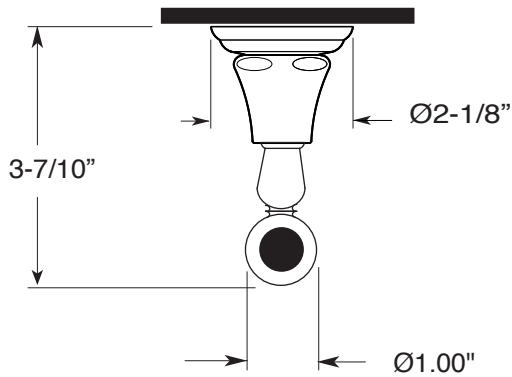

#### FEATURES:

- All brass construction.
- Available in all Sigma finishes. Warranty varies according to finish selection.
- Mounting bracket and screws are supplied.

Series 35  
Robe Hook  
1.35RH00

### TOP VIEW

### SIDE VIEW

Note: Measurements are subject to change or cancellation. No responsibility is assumed for use of superseded or voided pages.