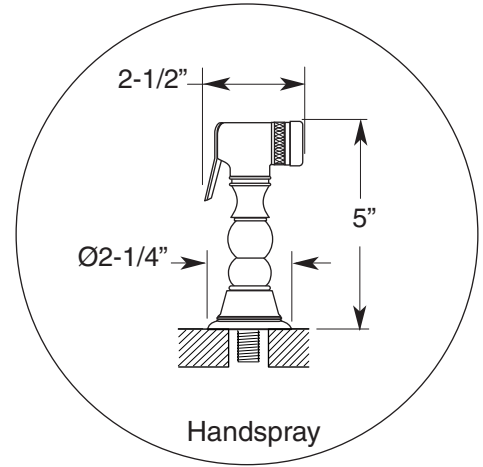

FEATURES:

- All brass construction
- Porcelain soap dish
- Available in all Sigma finishes
- Maximum deck thickness: 2-1/4"
- Replacement cartridges: 18.30.029-cold, 18.30.030-hot
- Measurements vary according to handle choice
- Custom option: High-arc extended swivel spout, 11" center-center, 14" overall height
- Meets: ASME A112.18.1-2005/CSAB125.1-2005

Pillar Kitchen with Soap Dish
and Handspray
1.3577032
Ascot Handle

Note: Measurements are subject to change or cancellation. No responsibility is assumed for use of superseded or voided pages.