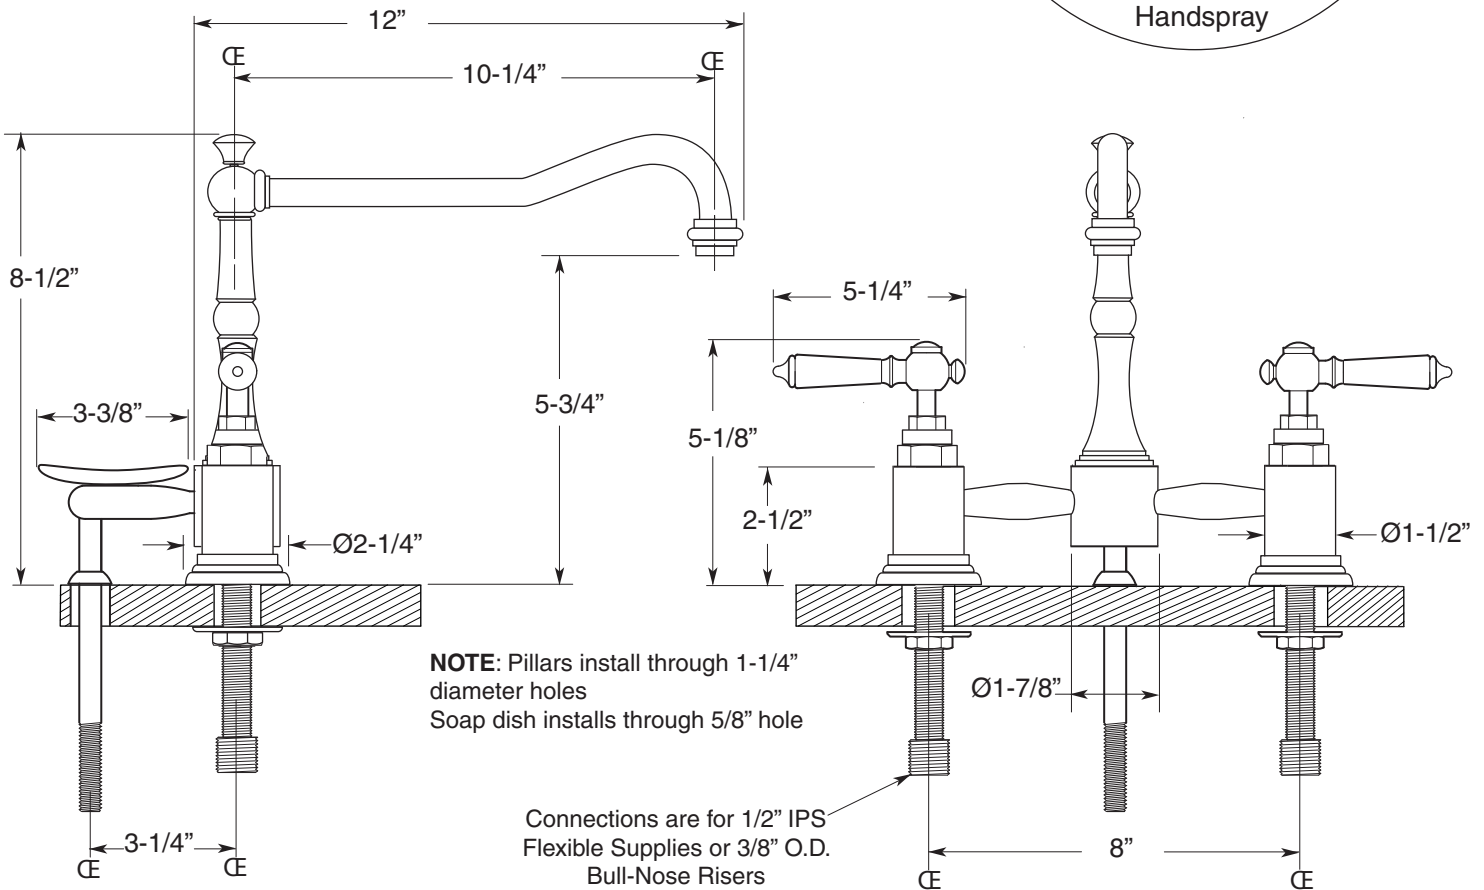

FEATURES:

- All brass construction
- Porcelain soap dish
- Available in all Sigma finishes
- Maximum deck thickness: 2-1/4"
- Replacement cartridges: 18.30.029-cold, 18.30.030-hot
- Measurements vary according to handle choice
- Custom option: High-arc extended swivel spout, 11" center-center, 14" overall height
- Meets: ASME A112.18.1-2005/CSAB125.1-2005

Pillar Kitchen with Soap Dish
and Handspray
1.3577032
Ascot Handle

Note: Measurements are subject to change or cancellation. No responsibility is assumed for use of superseded or voided pages.