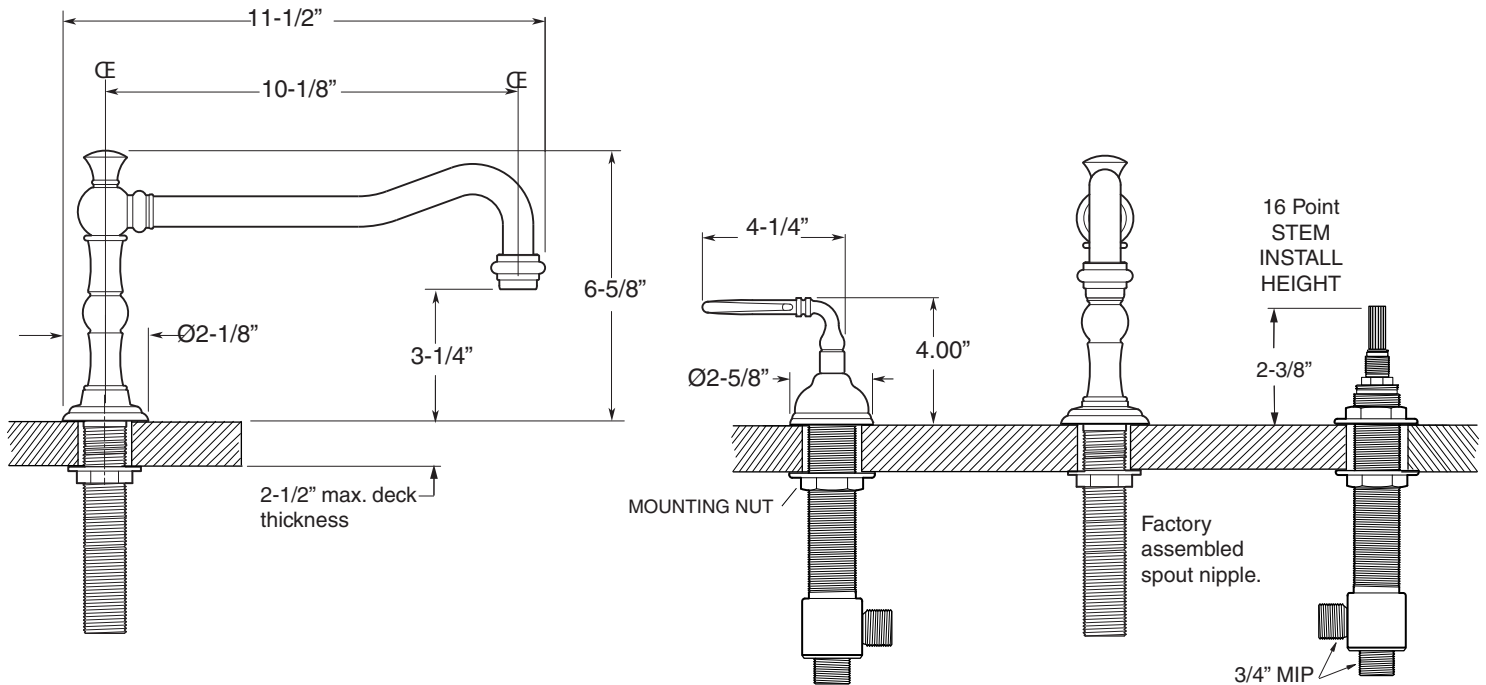

FEATURES:

- All brass construction
- Loop lever style handles with setscrew attachment.
- 3/4" valve bodies with 1/4 turn ceramic disc cartridge.
- Available in all finishes. Warranty varies according to finish selection.
- Certified to meet or exceed the following codes and standards:
ASME A112.18.1/CSAB 125.1-2011

Bordeaux
Roman Tub Set with Deckmount
Handshower and Diverter
1.356493
(1.356493T - Trim only)

Spout and valves install through 1-1/4" diameter holes.
Plumber to provide 3/4" supply lines to valves

NOTE: 1/2" outlet for in-line vacuum breaker (18.15.055), and 60" chrome spiral hose (18.10.016) - INCLUDED

Note: Measurements are subject to change or cancellation. No responsibility is assumed for use of superseded or voided pages.

Series 350

Bordeaux

Roman Tub Set with Deckmount
Diverter and Handshower