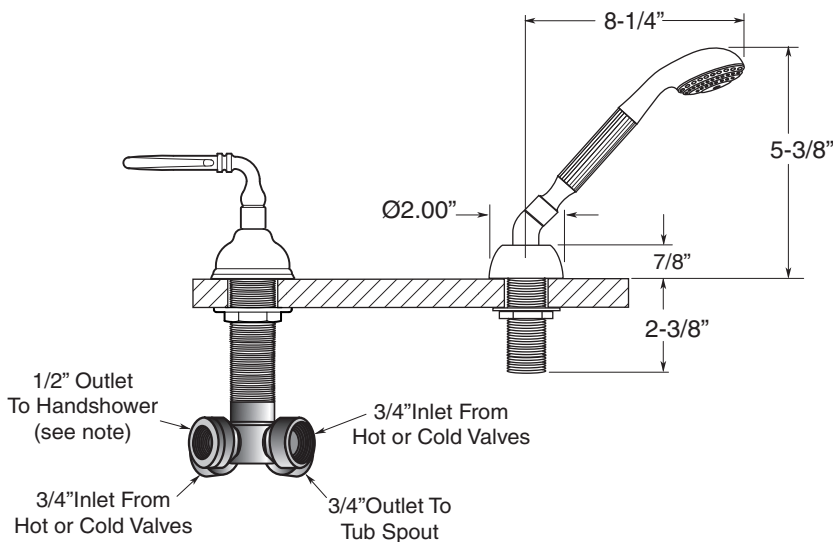

FEATURES:

- All brass construction
- Loop lever style handles with setscrew attachment.
- 3/4" valve bodies with 1/4 turn ceramic disc cartridge.
- Available in all finishes. Warranty varies according to finish selection.
- Certified to meet or exceed the following codes and standards:
ASME A112.18.1/CSAB 125.1-2011

Bordeaux
Roman Tub Set with Deckmount
Handshower and Diverter
1.356493
(1.356493T - Trim only)

Spout and valves install through 1-1/4" diameter holes.
Plumber to provide 3/4" supply lines to valves

NOTE: 1/2" outlet for in-line vacuum breaker (18.15.055), and 60" chrome spiral hose (18.10.016) - INCLUDED

Note: Measurements are subject to change or cancellation. No responsibility is assumed for use of superseded or voided pages.

Series 350

Bordeaux

Roman Tub Set with Deckmount
Diverter and Handshower