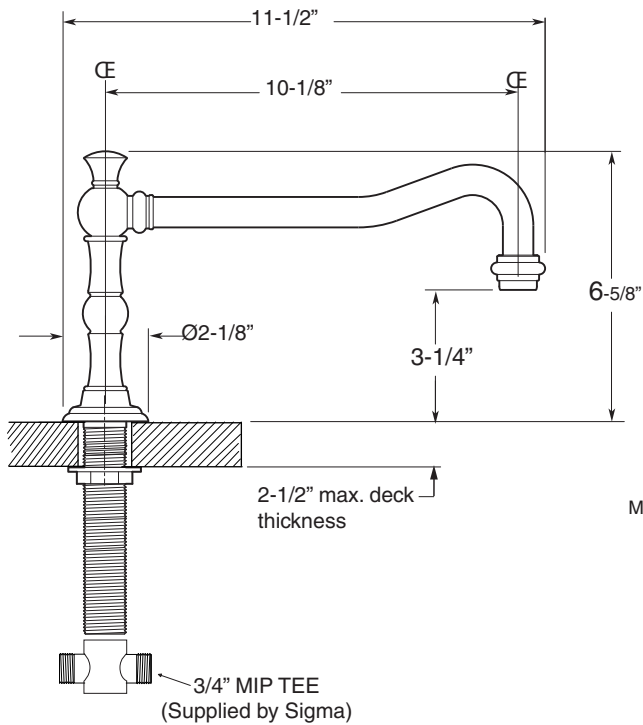

**FEATURES:**

- All brass construction
- Loop lever style handles with setscrew attachment.
- 3/4" valve bodies with 1/4 turn ceramic disc cartridge.
- Available in all finishes. Warranty varies according to finish selection.
- Certified to meet or exceed the following codes and standards:  
ASME A112.18.1/CSAB 125.1-2011

**Bordeaux**  
**Roman Tub Set**  
**1.356477**  
**(1.356477T - Trim Only)**

**NOTE:** Spout and valves install through 1-1/4" diameter holes.  
Plumber to provide 3/4" supply lines to valves

# Series 350

Bordeaux  
Roman Tub Set