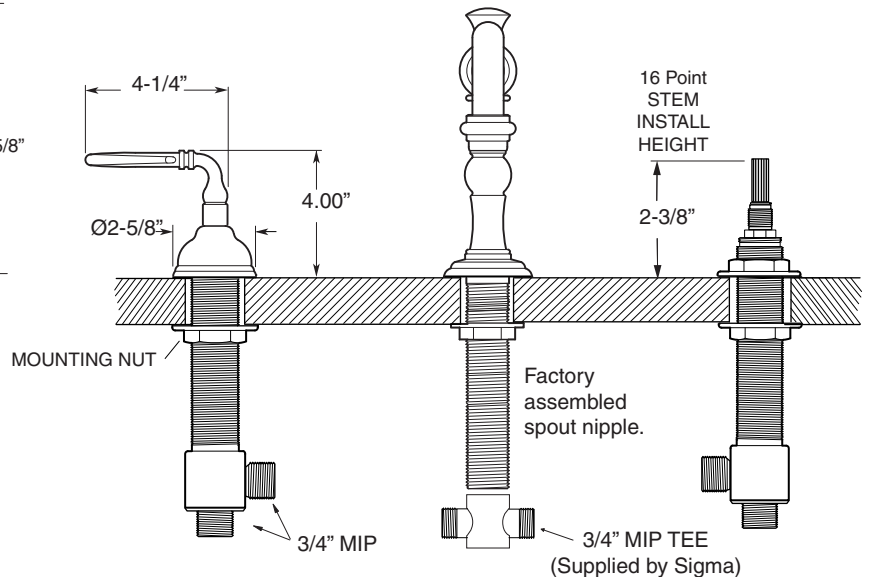

**FEATURES:**

- All brass construction
- Loop lever style handles with setscrew attachment.
- 3/4" valve bodies with 1/4 turn ceramic disc cartridge.
- Available in all finishes. Warranty varies according to finish selection.
- Certified to meet or exceed the following codes and standards:  
ASME A112.18.1/CSAB 125.1-2011

**Bordeaux**  
**Roman Tub Set**  
**1.356477**  
**(1.356477T - Trim Only)**

**NOTE:** Spout and valves install through 1-1/4" diameter holes.  
Plumber to provide 3/4" supply lines to valves

# Series 350

Bordeaux  
Roman Tub Set