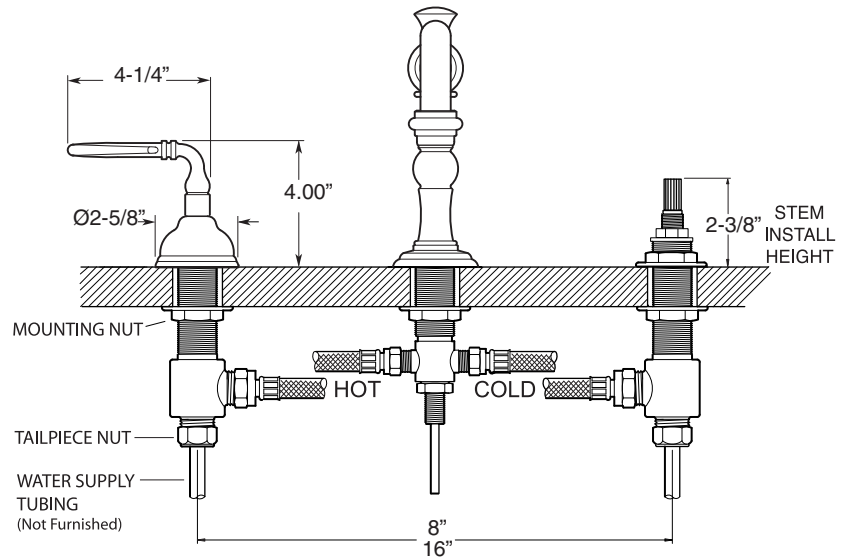

FEATURES:

- All brass construction. Flexible hoses designed to be installed on 8" to 16" centers. Includes pop-up style drain assembly.
- Loop lever style handles with setscrew attachment.
- 1/4-turn ceramic disc valve cartridge.
- Available in all finishes. Warranty varies according to finish selection.
- Standard aerator is limited to 1.5 gpm.
- Certified to meet or exceed the following codes and standards:
ASME A112.18.1/CSAB 125.1-2011

1.356408

Bordeaux

Widespread Lavatory Set

NOTE: Spout and valves install through 1-1/4" diameter holes

Note: Measurements are subject to change or cancellation. No responsibility is assumed for use of superseded or voided pages.

Parts List
Series 350
Bordeaux
Widespread Lavatory Set