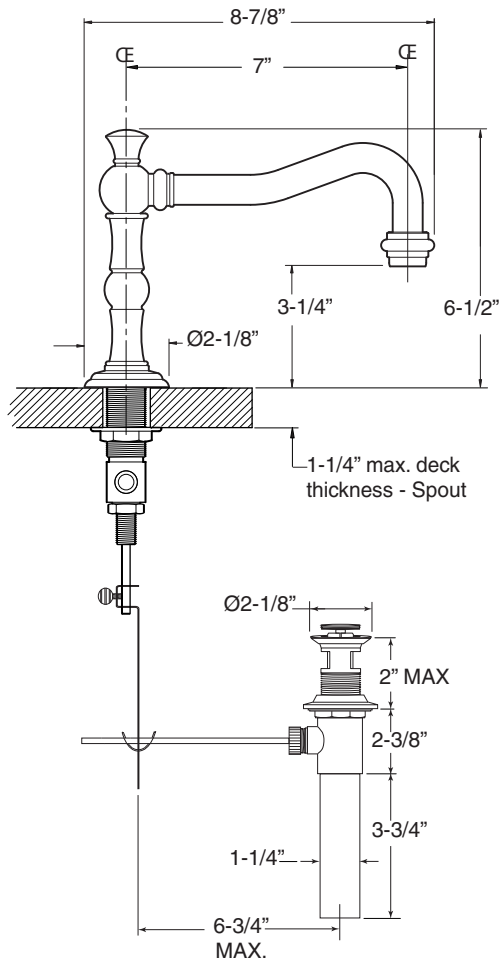

FEATURES:

- All brass construction. Flexible hoses designed to be installed on 8" to 16" centers. Includes pop-up style drain assembly.
- Loop lever style handles with setscrew attachment.
- 1/4-turn ceramic disc valve cartridge.
- Available in all finishes. Warranty varies according to finish selection.
- Standard aerator is limited to 1.5 gpm.
- Certified to meet or exceed the following codes and standards:
ASME A112.18.1/CSAB 125.1-2011

1.356408

Bordeaux

Widespread Lavatory Set

NOTE: Spout and valves install through 1-1/4" diameter holes

Note: Measurements are subject to change or cancellation. No responsibility is assumed for use of superseded or voided pages.

Parts List
Series 350
Bordeaux
Widespread Lavatory Set