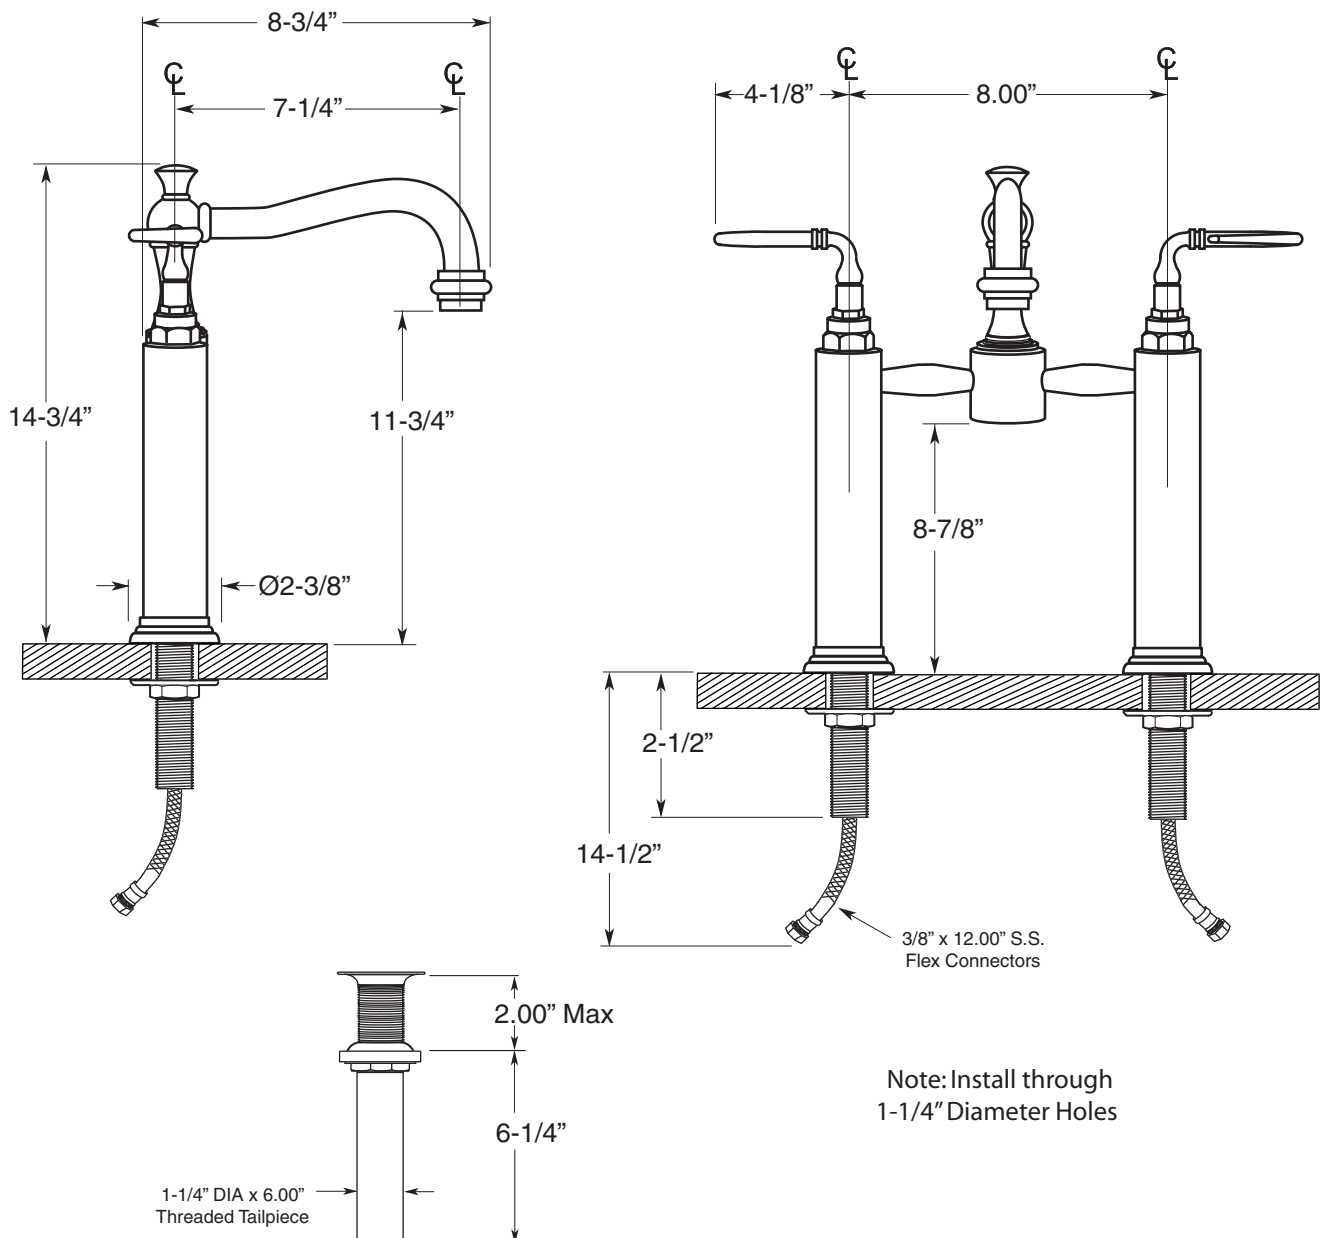

*Series 350*

**Bordeaux  
Vessel Pillar  
Lavatory Set  
1.3564035**

**FEATURES:**

- All brass construction. Flexible hose connections.
- Includes grid drain without overflow.
- Replacement cartridge P/N: 18.30.029-cold, 18.30.030-hot
- Available in all finishes. Warranty varies according to finish selection.
- Standard aerator is limited to 2.2 gpm. Certified to meet LEED
- Certified to meet and exceed the following codes and standards:  
ASME A112.18.1-2005/CSAB 125.1-2005.

Note: Measurements are subject to change or cancellation. No responsibility is assumed for use of superseded or voided pages.