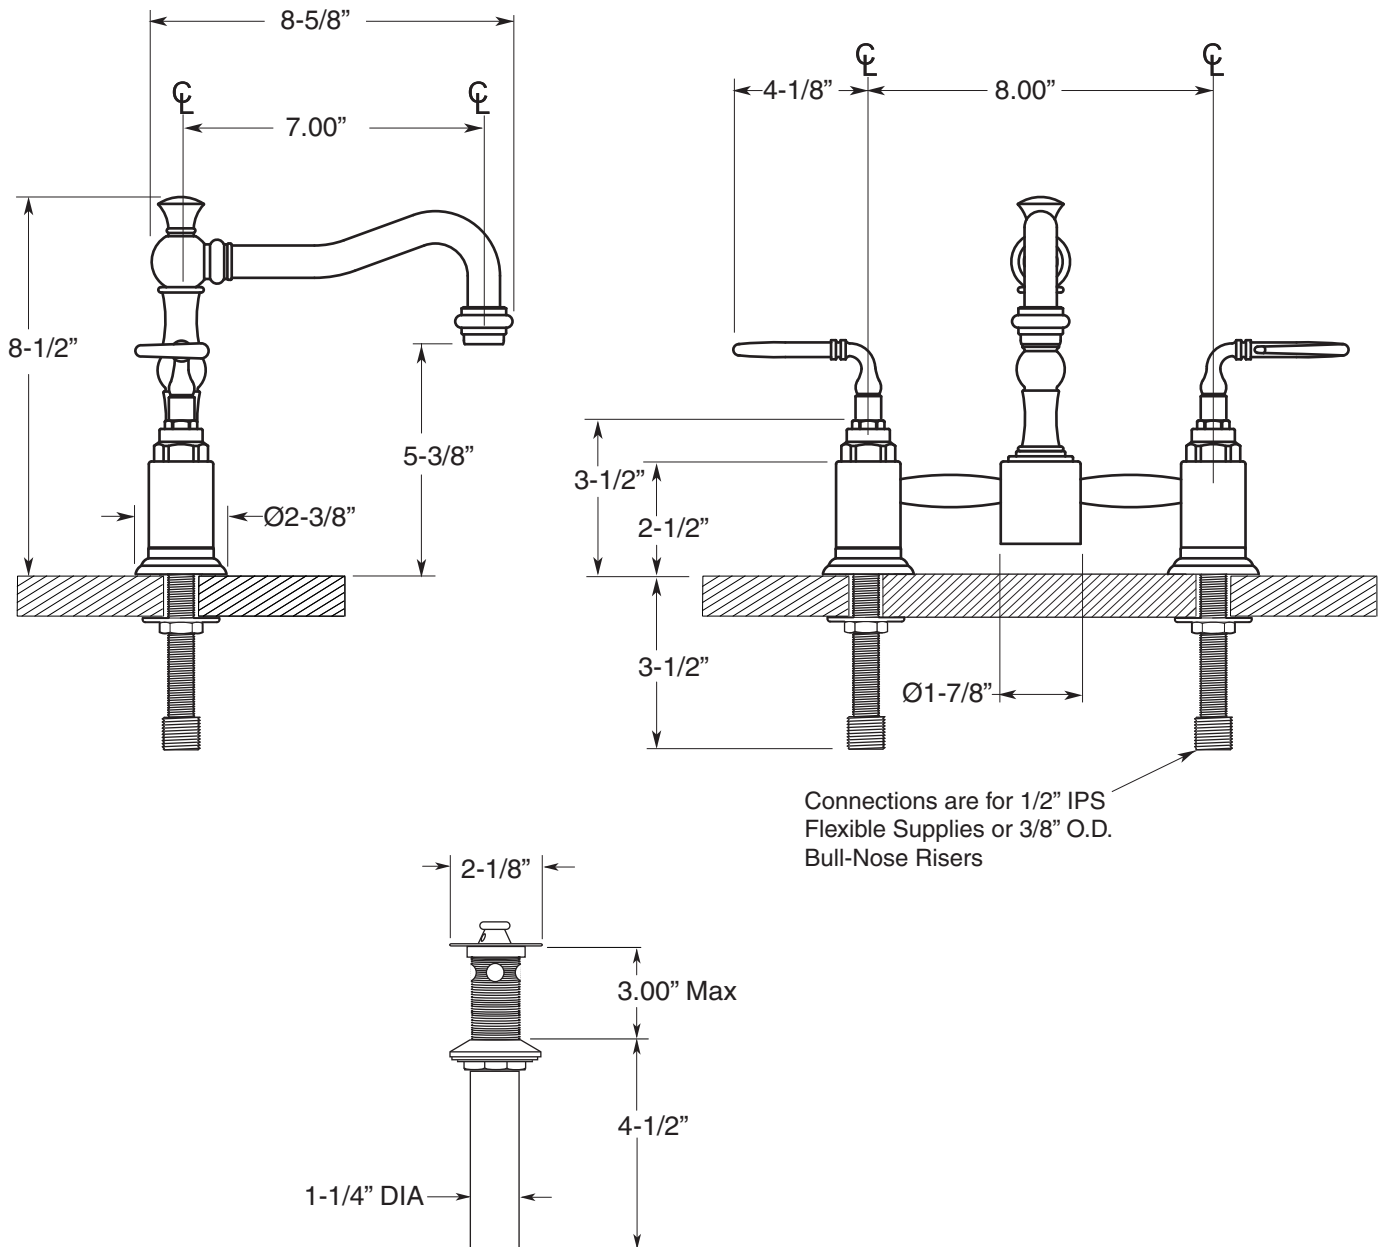

FEATURES:

- All brass construction. Flexible hose connections.
- Includes lift & turn drain with overflow.
- Replacement cartridge P/N: 18.30.029-cold, 18.30.030-hot
- Available in all finishes. Warranty varies according to finish selection.
- Standard aerator is limited to 2.2 gpm. Certified to meet LEED
- Certified to meet and exceed the following codes and standards:
ASME A112.18.1-2005/CSAB 125.1-2005.

Specifications

Series 350

Bordeaux

Pillar Lavatory Set

Swivel Spout

1.3564034

Note: Measurements are subject to change or cancellation. No responsibility is assumed for use of superseded or voided pages.