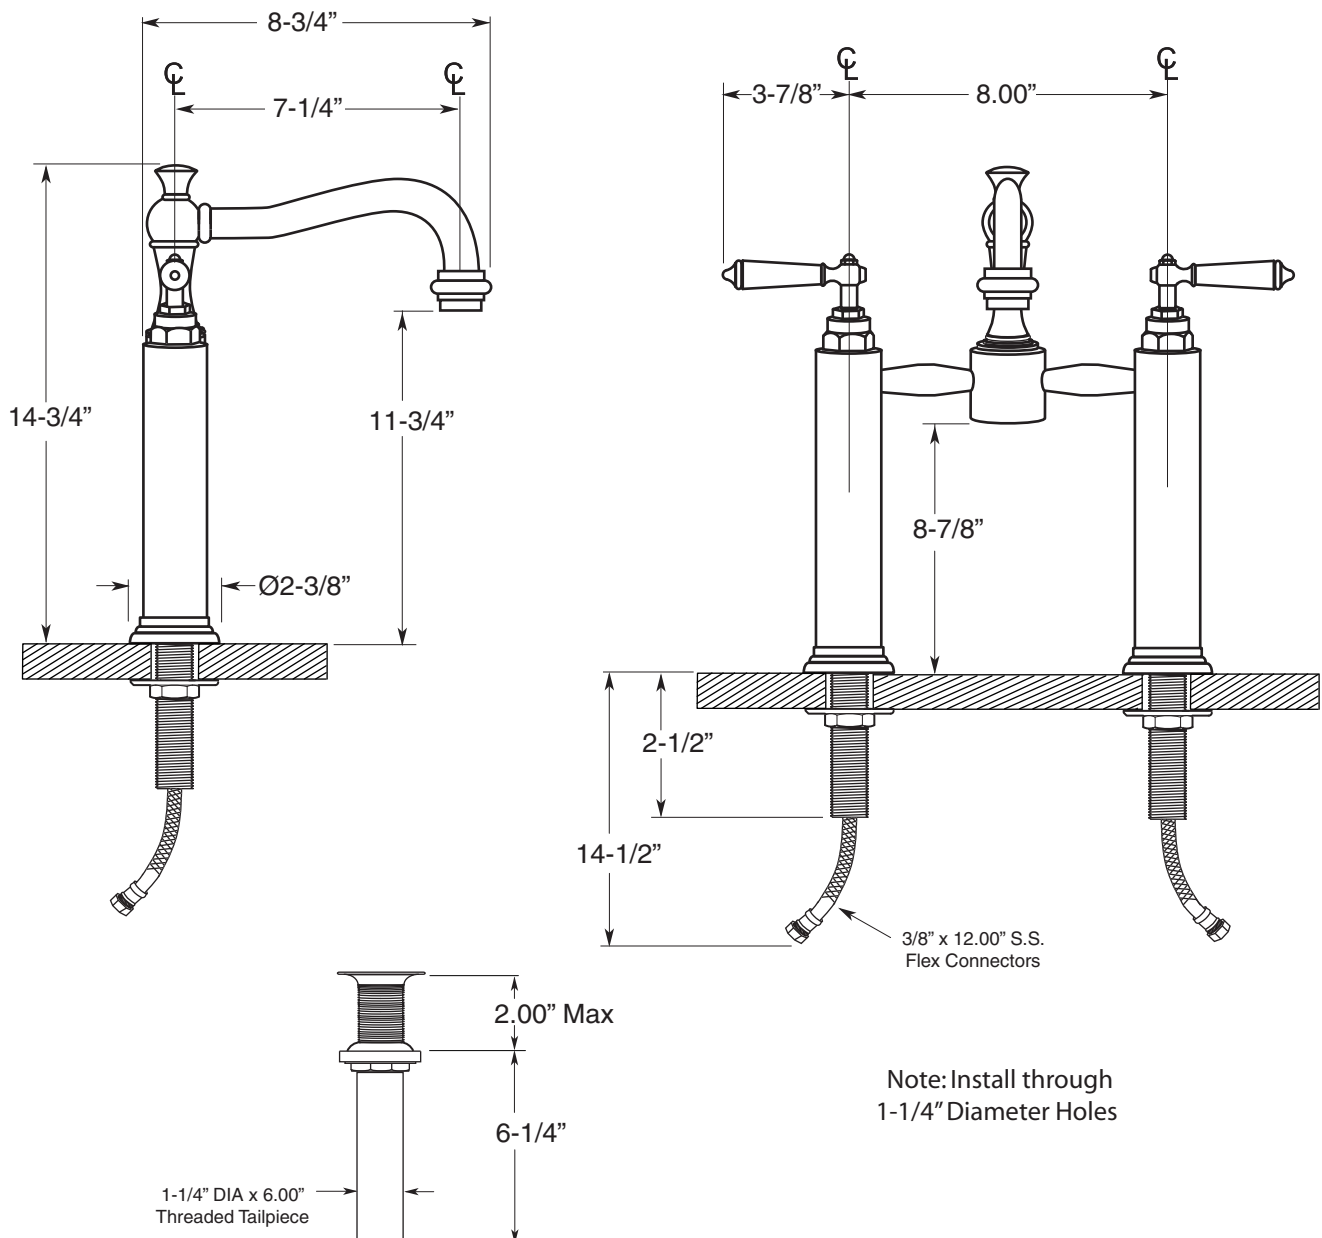

Series 350

Monte Carlo
Vessel Pillar
Lavatory Set
1.3559035

FEATURES:

- All brass construction. Flexible hose connections.
- Includes grid drain without overflow.
- Replacement cartridge P/N: 18.30.029-cold, 18.30.030-hot
- Available in all finishes. Warranty varies according to finish selection.
- Standard aerator is limited to 2.2 gpm. Certified to meet LEED
- Certified to meet and exceed the following codes and standards:
ASME A112.18.1-2005/CSAB 125.1-2005.

Note: Install through
1-1/4" Diameter Holes

Note: Measurements are subject to change or cancellation. No responsibility is assumed for use of superseded or voided pages.