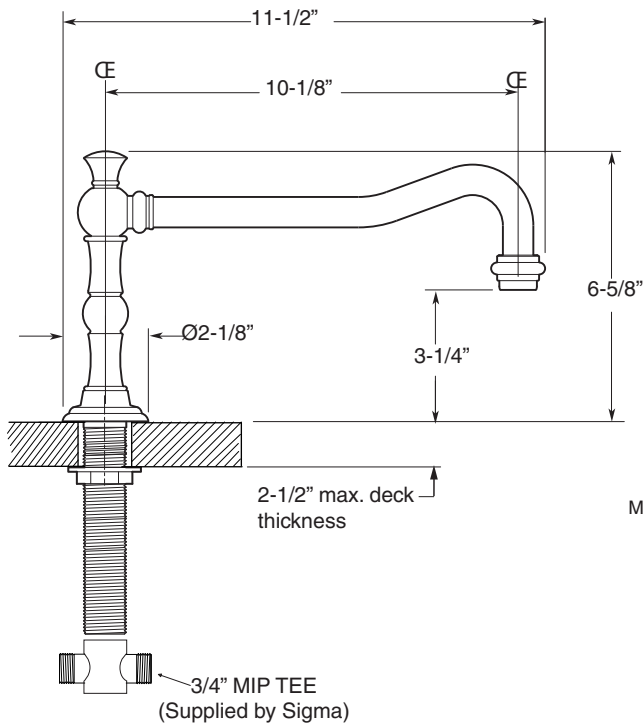

**FEATURES:**

- All brass construction.
- Porcelain lever style handles with decorative screw attachment.
- 3/4" valve bodies with 1/4-turn ceramic disc valve cartridge.
- Available in all finishes. Warranty varies according to finish selection.
- Certified to meet or exceed the following codes and standards:  
ASME A112.18.1/CSAB 125.1-2011

**NOTE:** Spout and valves install through 1-1/4" diameter holes.  
Plumber to provide 3/4" supply lines to valves

# Parts List Series 350

Orleans  
(Porcelain Lever)  
Roman Tub Set