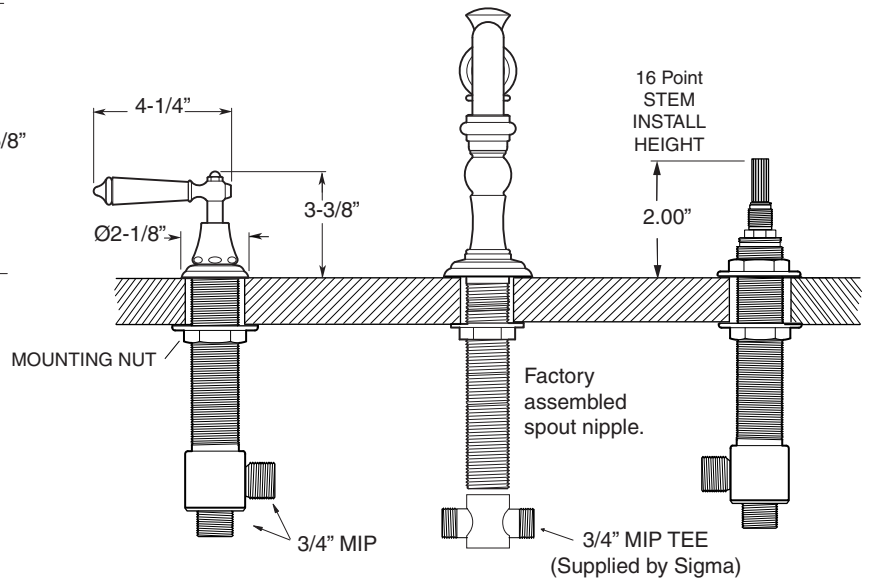

**FEATURES:**

- All brass construction.
- Porcelain lever style handles with decorative screw attachment.
- 3/4" valve bodies with 1/4-turn ceramic disc valve cartridge.
- Available in all finishes. Warranty varies according to finish selection.
- Certified to meet or exceed the following codes and standards:  
ASME A112.18.1/CSAB 125.1-2011

**NOTE:** Spout and valves install through 1-1/4" diameter holes.  
Plumber to provide 3/4" supply lines to valves

# Parts List Series 350

Orleans  
(Porcelain Lever)  
Roman Tub Set