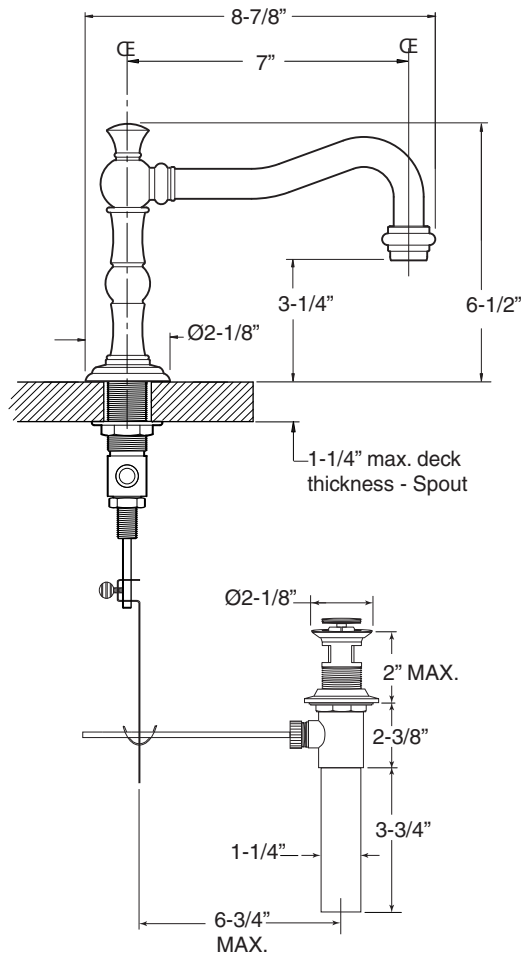

1.355608

Loire

Widespread Lavatory Set

FEATURES:

- All brass construction. Flexible hoses designed to be installed on 8" to 16" centers. Includes pop-up style drain assembly.
- Lever style handles with decorative screw attachment.
- 1/4- turn ceramic disc valve cartridge.
- Available in all finishes. Warranty varies according to finish selection.
- Standard aerator is limited to 1.5 gpm.
- Certified to meet or exceed the following codes and standards:
ASME A112.18.1/CSAB 125.1-2011

NOTE: Spout and valves install through 1-1/4" diameter holes

Note: Measurements are subject to change or cancellation. No responsibility is assumed for use of superseded or voided pages.

Parts List Series 350