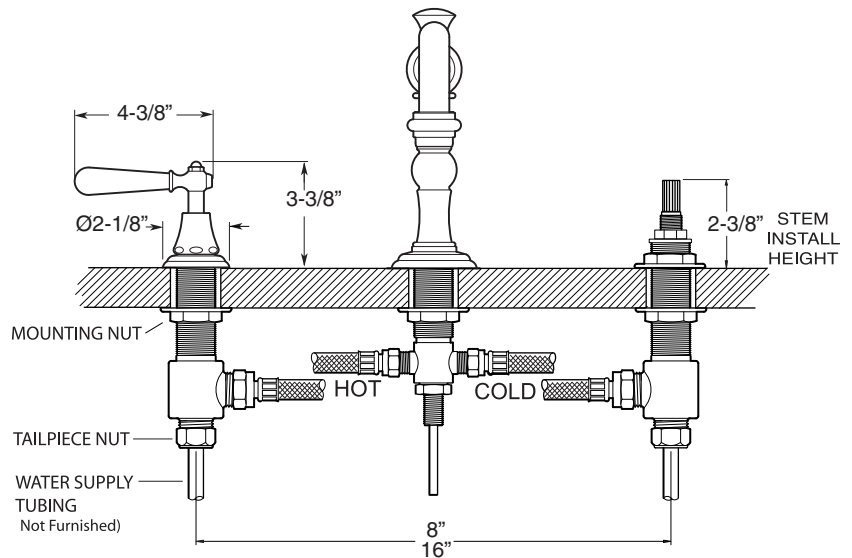

1.355608

Loire

Widespread Lavatory Set

FEATURES:

- All brass construction. Flexible hoses designed to be installed on 8" to 16" centers. Includes pop-up style drain assembly.
- Lever style handles with decorative screw attachment.
- 1/4- turn ceramic disc valve cartridge.
- Available in all finishes. Warranty varies according to finish selection.
- Standard aerator is limited to 1.5 gpm.
- Certified to meet or exceed the following codes and standards:
ASME A112.18.1/CSAB 125.1-2011

NOTE: Spout and valves install through 1-1/4" diameter holes

Note: Measurements are subject to change or cancellation. No responsibility is assumed for use of superseded or voided pages.

Parts List Series 350