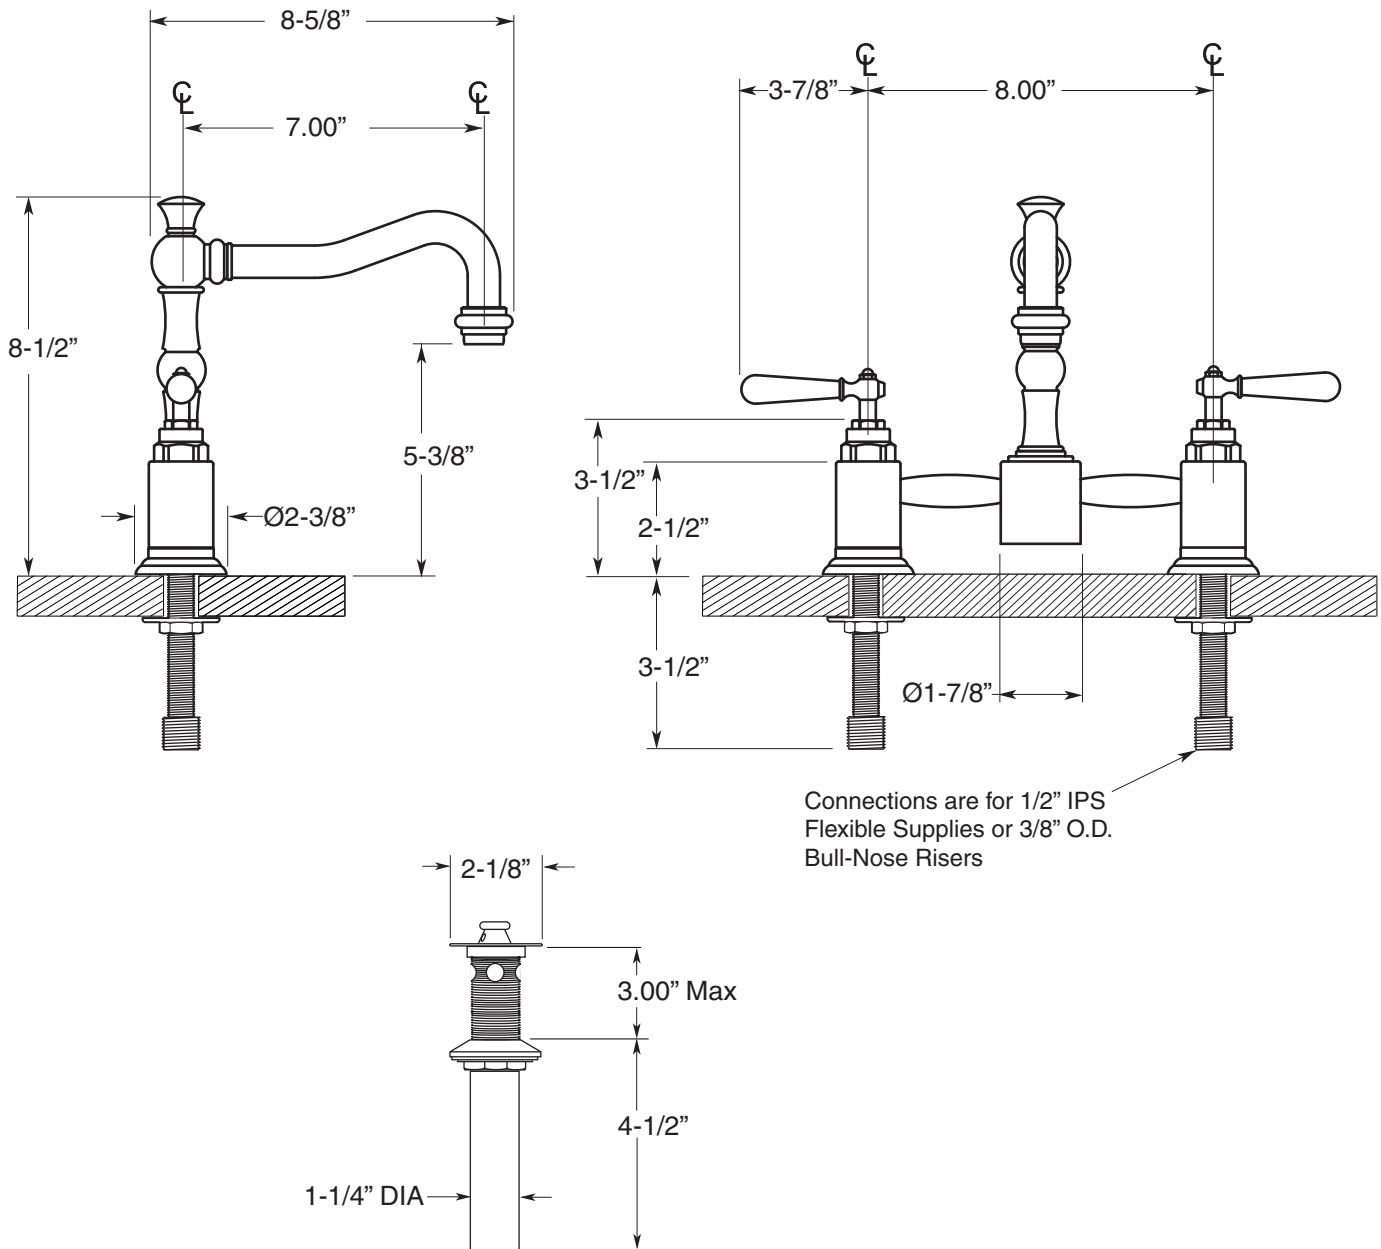

Loire

**Pillar Lavatory Set**  
**Swivel Spout**  
**1.3556034**

**FEATURES:**

- All brass construction. Flexible hose connections.
- Includes Lift & Turn drain with overflow.
- Replacement cartridge P/N: 18.30.029-cold, 18.30.030-hot
- Available in all finishes. Warranty varies according to finish selection.
- Standard aerator is limited to 2.2 gpm. Certified to meet LEED
- Certified to meet and exceed the following codes and standards:  
ASME A112.18.1-2005/CSAB 125.1-2005.

Note: Measurements are subject to change or cancellation. No responsibility is assumed for use of superseded or voided pages.