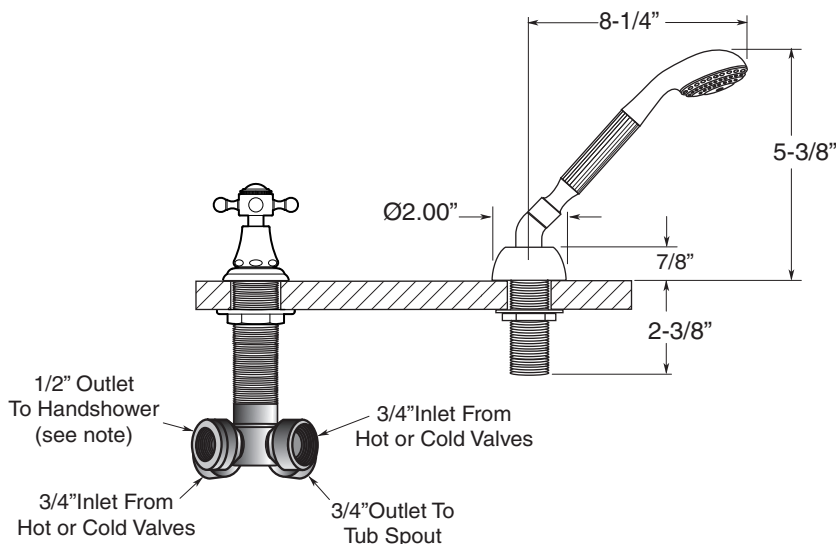

FEATURES:

- All brass construction.
- Cross handle style with center screw attachment.
- 3/4" valve bodies with 1/4-turn ceramic disc cartridge.
- Available in all finishes. Warranty varies according to finish selection.
- Certified to meet or exceed the following codes and standards:
ASME A112.18.1/CSAB 125.1-2011

St. Michel
Roman Tub Set with Deckmount
Handshower and Diverter
1.355593
(1.355593T - Trim only)

Spout and valves install through 1-1/4" diameter holes.
Plumber to provide 3/4" supply lines to valves

NOTE: 1/2" outlet for in-line vacuum breaker (18.15.055), and 60" chrome spiral hose (18.10.016) - INCLUDED

Note: Measurements are subject to change or cancellation. No responsibility is assumed for use of superseded or voided pages.

Parts List Series 350

St. Michel
Roman Tub Set with Deckmount
Diverter and Handshower