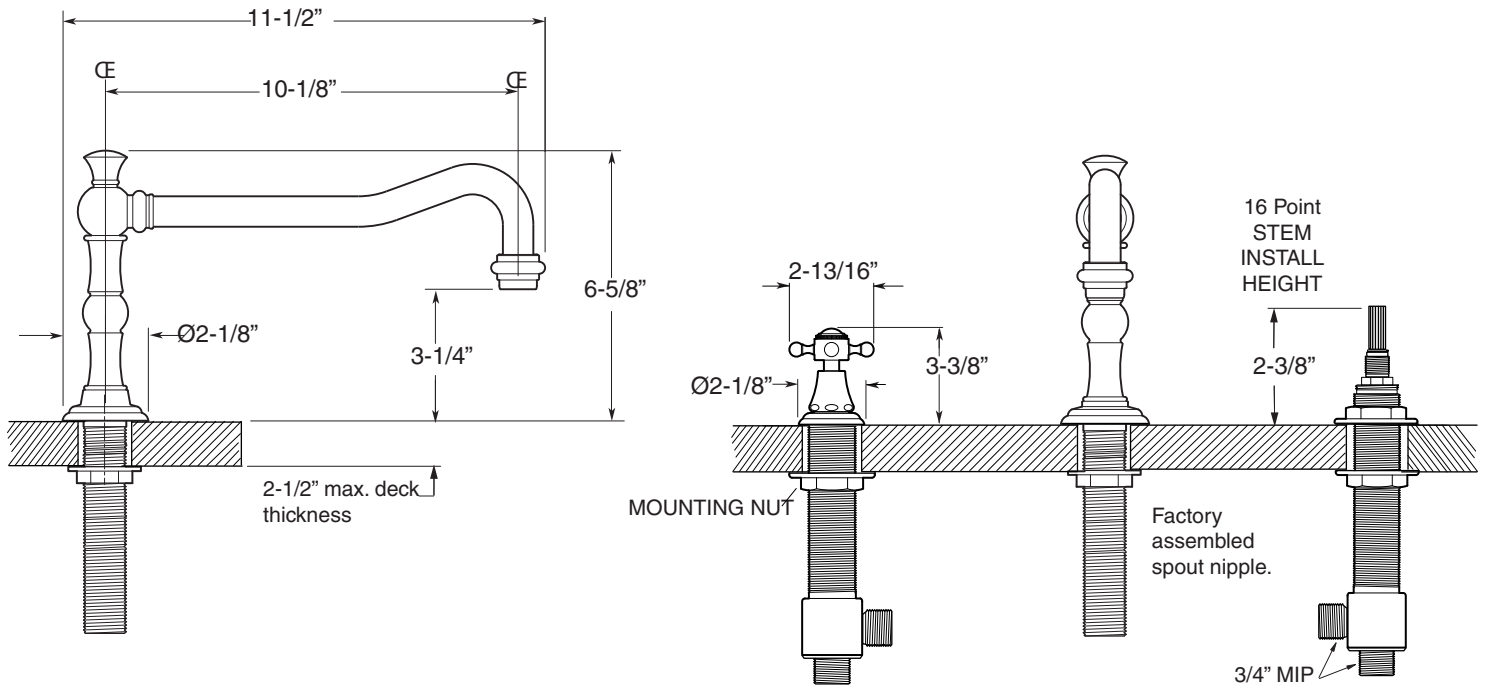

FEATURES:

- All brass construction.
- Cross handle style with center screw attachment.
- 3/4" valve bodies with 1/4-turn ceramic disc cartridge.
- Available in all finishes. Warranty varies according to finish selection.
- Certified to meet or exceed the following codes and standards:
ASME A112.18.1/CSAB 125.1-2011

St. Michel
Roman Tub Set with Deckmount
Handshower and Diverter
1.355593
(1.355593T - Trim only)

Spout and valves install through 1-1/4" diameter holes.
Plumber to provide 3/4" supply lines to valves

NOTE: 1/2" outlet for in-line vacuum breaker (18.15.055), and 60" chrome spiral hose (18.10.016) - INCLUDED

Note: Measurements are subject to change or cancellation. No responsibility is assumed for use of superseded or voided pages.

Parts List Series 350

St. Michel
Roman Tub Set with Deckmount
Diverter and Handshower