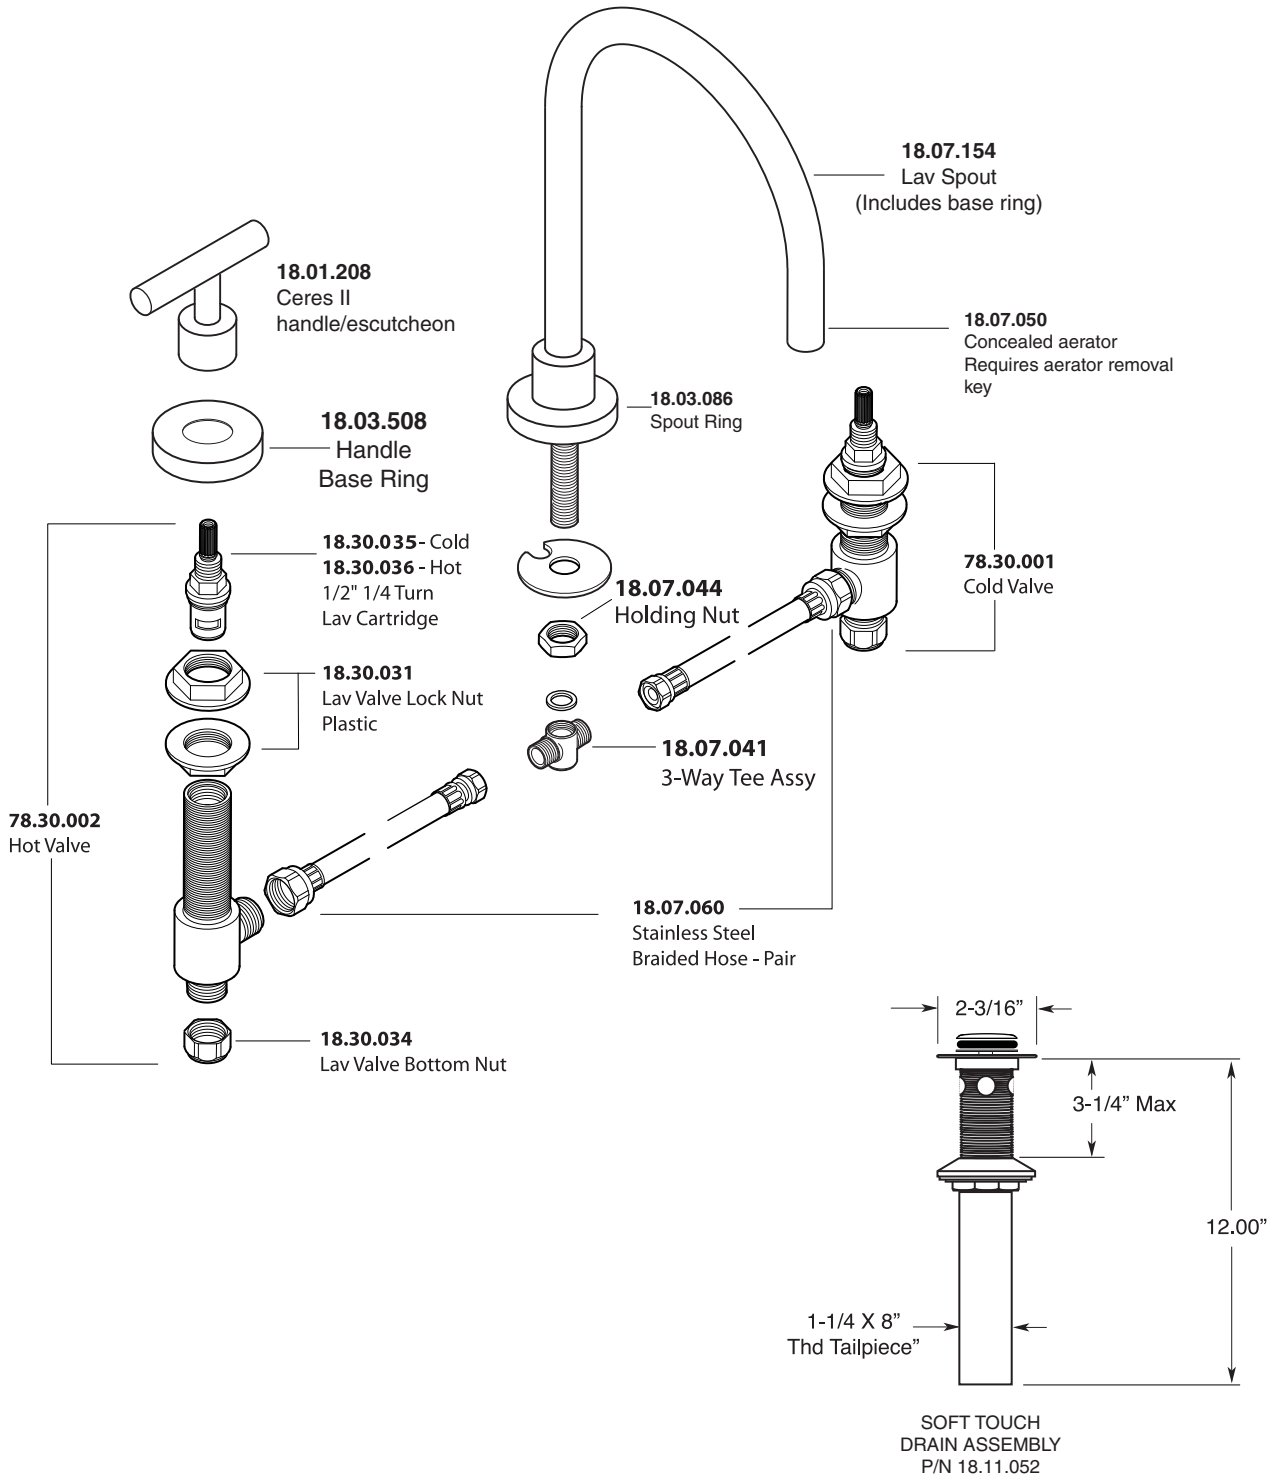

1.345008

Ceres II

Widespread Lavatory Set

FEATURES:

- All brass construction. Flexible hoses designed to be installed on 8" to 16" centers.
- Includes soft touch drain assembly with overflow P/N 18.11.052
- T- handle style with inside screw attachment.
- 20 PT. 1/4-turn ceramic disc valve cartridge.
- Available in all finishes. Warranty varies according to finish selection.
- Standard aerator is limited to 1.5 gpm.
- Certified to meet or exceed the following codes and standards:
ASME A112.18.1/CSAB 125.1-2011

NOTE: Spout and valves install through 1-1/4" diameter holes

Note: Measurements are subject to change or cancellation. No responsibility is assumed for use of superseded or voided pages.

Series 3400

Ceres II Widespread Lavatory Set