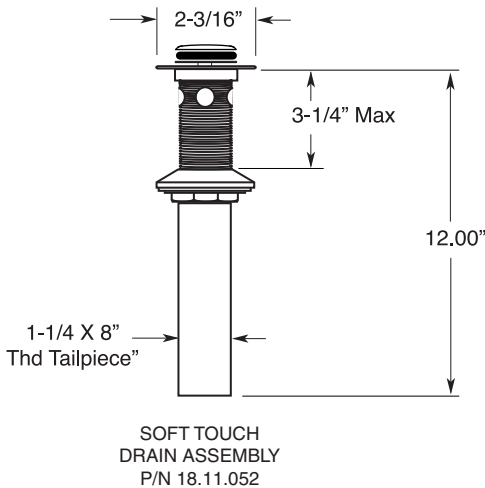

1.345008

Ceres II

Widespread Lavatory Set

FEATURES:

- All brass construction. Flexible hoses designed to be installed on 8" to 16" centers.
- Includes soft touch drain assembly with overflow P/N 18.11.052
- T- handle style with inside screw attachment.
- 20 PT. 1/4-turn ceramic disc valve cartridge.
- Available in all finishes. Warranty varies according to finish selection.
- Standard aerator is limited to 1.5 gpm.
- Certified to meet or exceed the following codes and standards:
ASME A112.18.1/CSAB 125.1-2011

NOTE: Spout and valves install through 1-1/4" diameter holes

Note: Measurements are subject to change or cancellation. No responsibility is assumed for use of superseded or voided pages.

Series 3400

Ceres II Widespread Lavatory Set