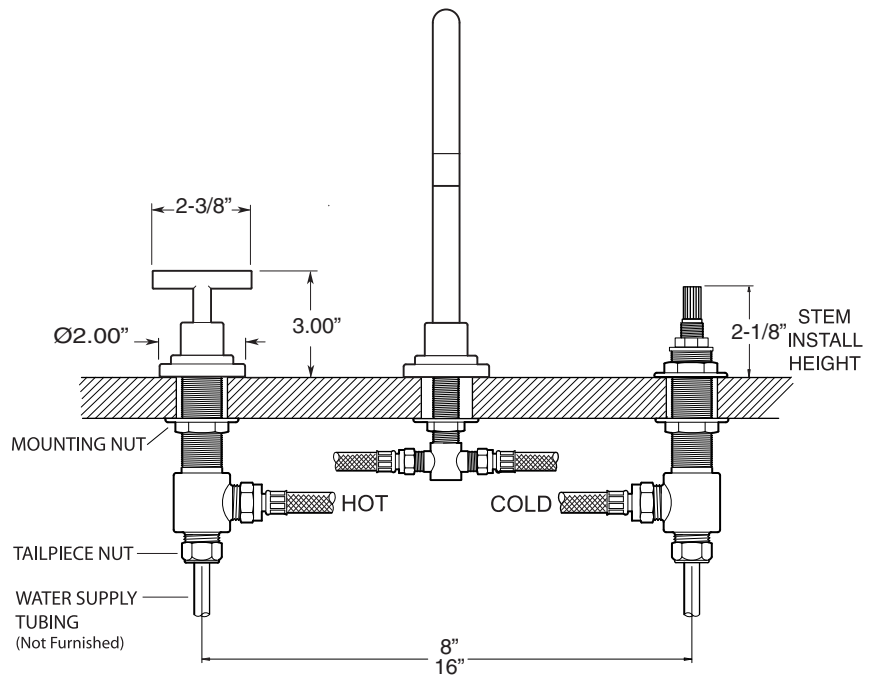

1.345008

Ceres II

Widespread Lavatory Set

FEATURES:

- All brass construction. Flexible hoses designed to be installed on 8" to 16" centers.
- Includes soft touch drain assembly with overflow P/N 18.11.052
- T- handle style with inside screw attachment.
- 20 PT. 1/4-turn ceramic disc valve cartridge.
- Available in all finishes. Warranty varies according to finish selection.
- Standard aerator is limited to 1.5 gpm.
- Certified to meet or exceed the following codes and standards:
ASME A112.18.1/CSAB 125.1-2011

NOTE: Spout and valves install through 1-1/4" diameter holes

Note: Measurements are subject to change or cancellation. No responsibility is assumed for use of superseded or voided pages.

Series 3400

Ceres II Widespread Lavatory Set