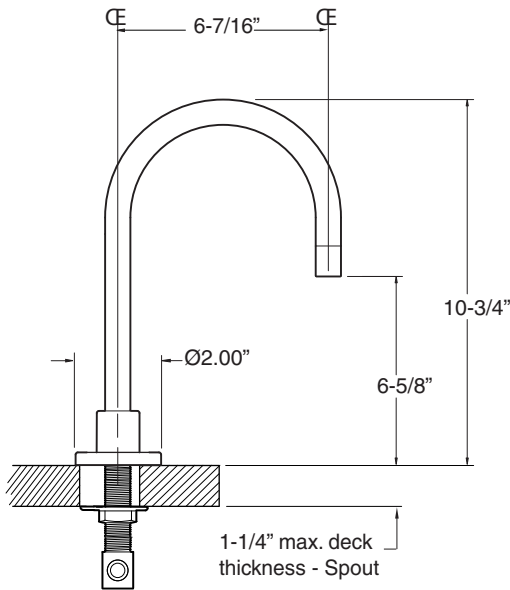

1.345008

Ceres II

Widespread Lavatory Set

FEATURES:

- All brass construction. Flexible hoses designed to be installed on 8" to 16" centers.
- Includes soft touch drain assembly with overflow P/N 18.11.052
- T- handle style with inside screw attachment.
- 20 PT. 1/4-turn ceramic disc valve cartridge.
- Available in all finishes. Warranty varies according to finish selection.
- Standard aerator is limited to 1.5 gpm.
- Certified to meet or exceed the following codes and standards:
ASME A112.18.1/CSAB 125.1-2011

NOTE: Spout and valves install through 1-1/4" diameter holes

Note: Measurements are subject to change or cancellation. No responsibility is assumed for use of superseded or voided pages.

Series 3400

Ceres II Widespread Lavatory Set