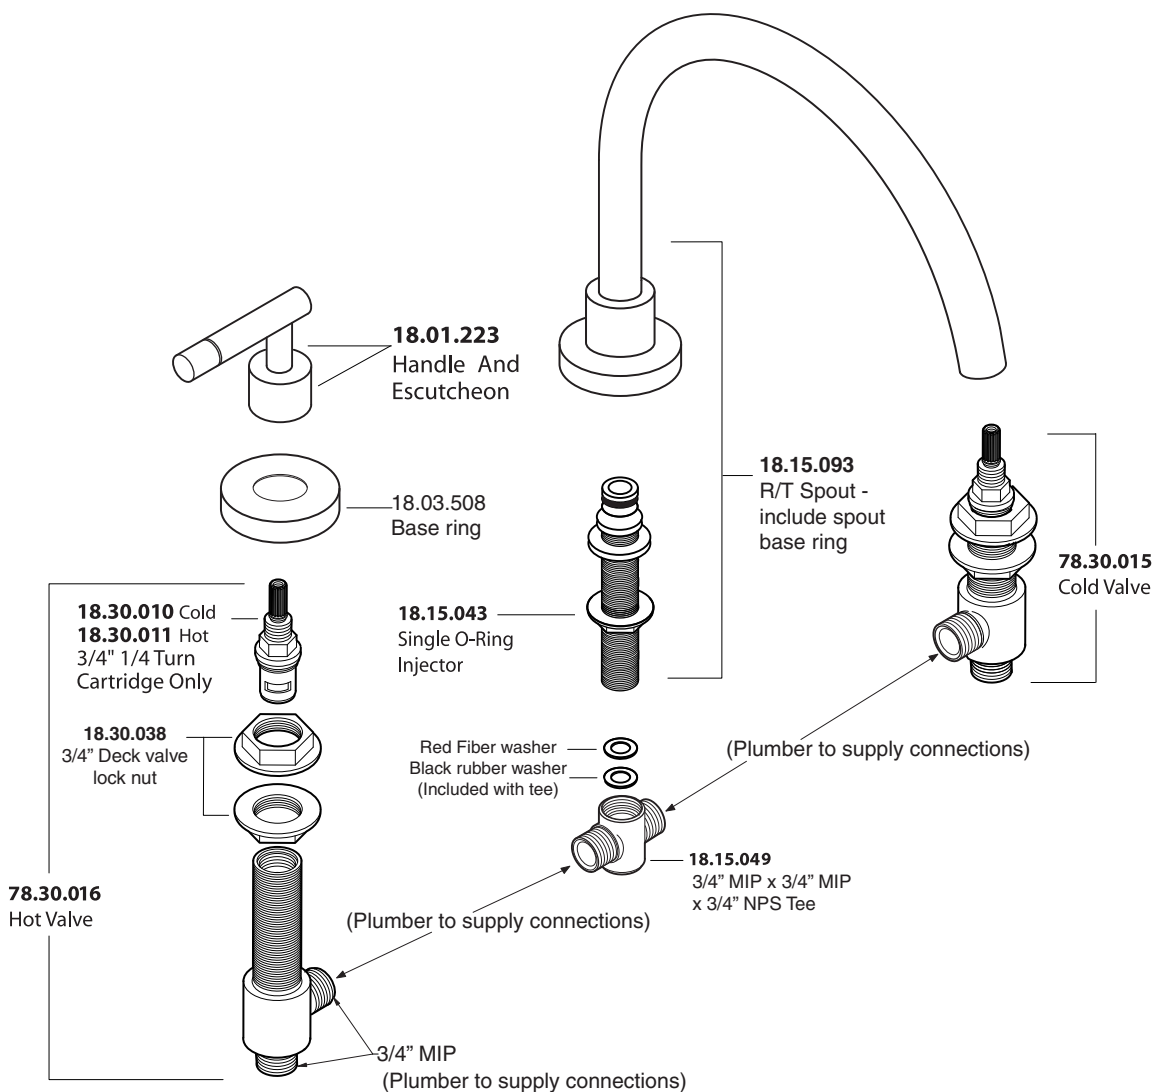

FEATURES:

- All brass construction.
- Lever style handles with inside attachment.
- 3/4" valve bodies with 20 PT. 1/4-turn ceramic disc cartridge.
- Available in all finishes. Warranty varies according to finish.
- Certified to meet or exceed the following codes and standards:
ASME A112.18.1/CSAB 125.1-2011

Polaris II
Roman Tub Set
1.344977
(1.344977T - Trim only)

NOTE: Spout and valves install through 1-1/4" diameter holes.
Plumber to provide 3/4" supply lines to valves

Series 3400

Polaris II Roman Tub Set