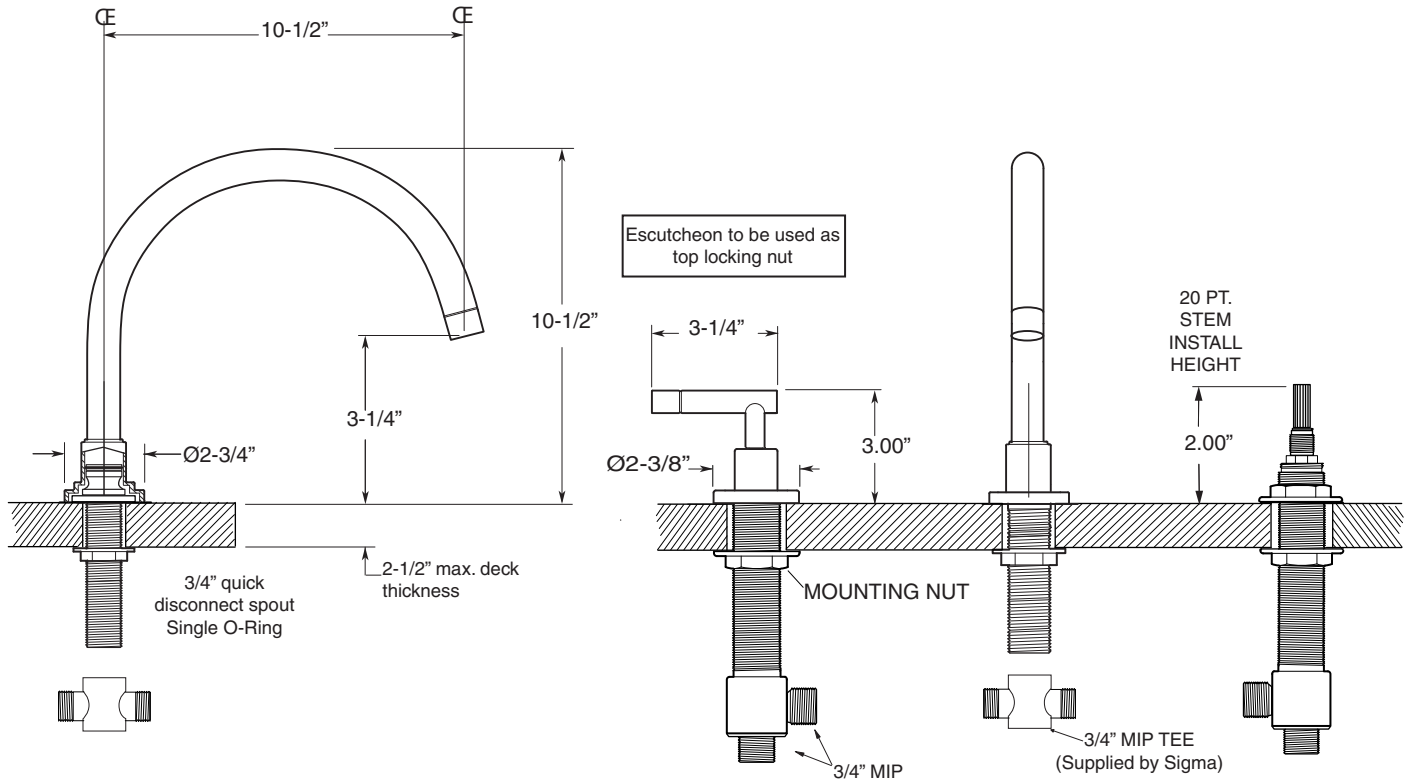

FEATURES:

- All brass construction.
- Lever style handles with inside attachment.
- 3/4" valve bodies with 20 PT. 1/4-turn ceramic disc cartridge.
- Available in all finishes. Warranty varies according to finish.
- Certified to meet or exceed the following codes and standards:
ASME A112.18.1/CSAB 125.1-2011

Polaris II
Roman Tub Set
1.344977
(1.344977T - Trim only)

NOTE: Spout and valves install through 1-1/4" diameter holes.
Plumber to provide 3/4" supply lines to valves

Series 3400

Polaris II Roman Tub Set