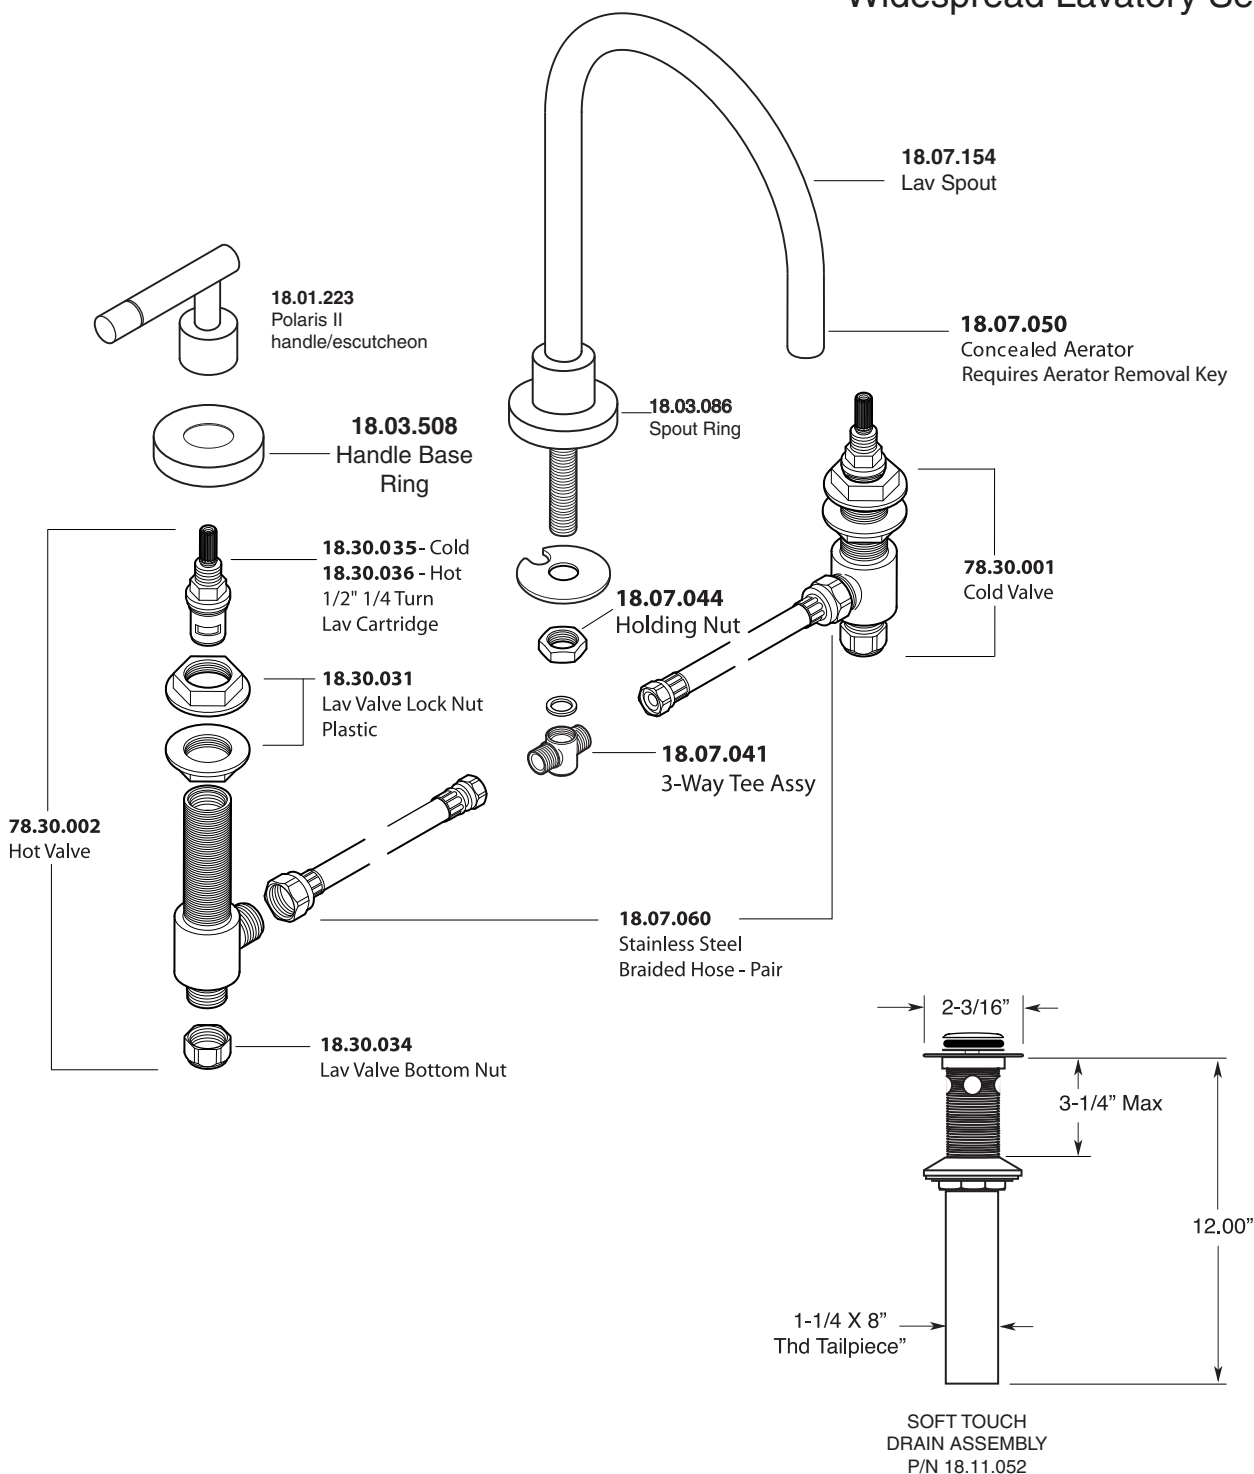

Series 3400

1.344908

Polaris II

Widespread Lavatory Set

FEATURES:

- All brass construction. Flexible hoses designed to be installed on 8" to 16" centers. Includes soft touch drain assembly, P/N 18.11.052
- Lever style handles with inside screw attachment.
- 20 PT. 1/4-turn ceramic disc valve cartridge.
- Available in all finishes. Warranty varies according to finish selection.
- Standard aerator is limited to 1.5 gpm.
- Certified to meet or exceed the following codes and standards:
ASME A112.18.1/CSAB 125.1-2011

Note: Measurements are subject to change or cancellation. No responsibility is assumed for use of superseded or voided pages.

Parts List

Series 3400

Polaris II Widespread Lavatory Set

American Faucet & Coatings Corporation.