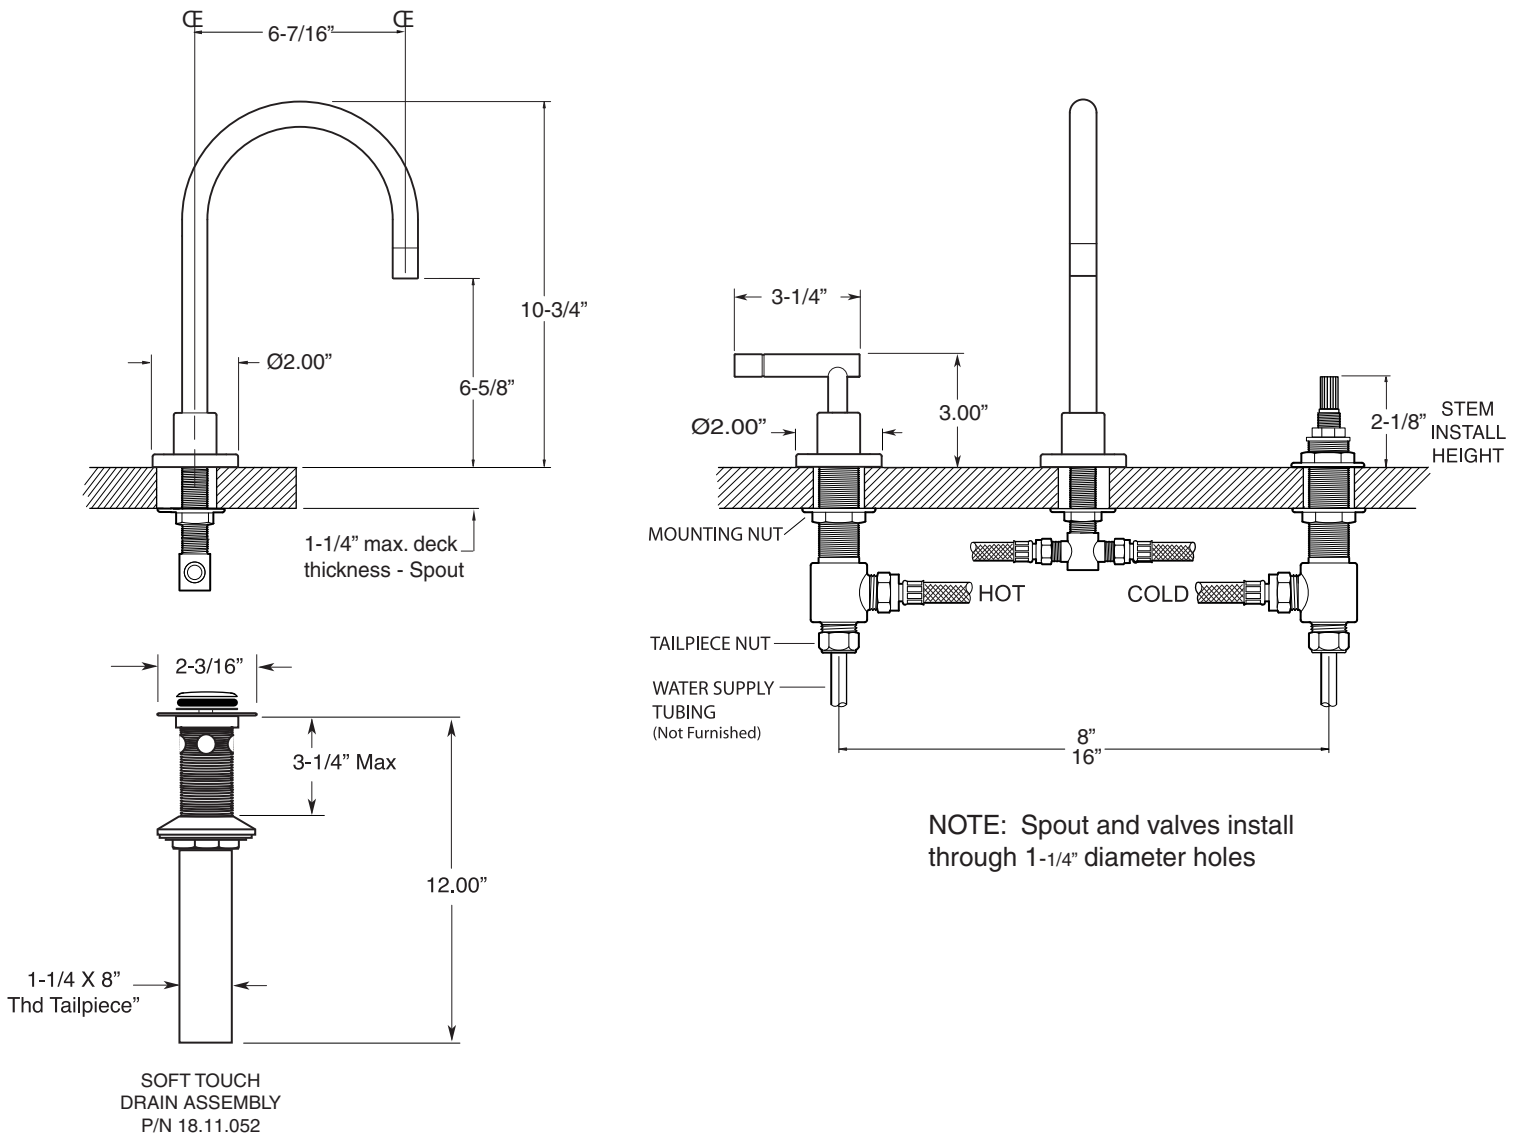

Series 3400

1.344908

Polaris II

Widespread Lavatory Set

FEATURES:

- All brass construction. Flexible hoses designed to be installed on 8" to 16" centers. Includes soft touch drain assembly, P/N 18.11.052
- Lever style handles with inside screw attachment.
- 20 PT. 1/4-turn ceramic disc valve cartridge.
- Available in all finishes. Warranty varies according to finish selection.
- Standard aerator is limited to 1.5 gpm.
- Certified to meet or exceed the following codes and standards:
ASME A112.18.1/CSAB 125.1-2011

Note: Measurements are subject to change or cancellation. No responsibility is assumed for use of superseded or voided pages.

Parts List

Series 3400

Polaris II Widespread Lavatory Set

American Faucet & Coatings Corporation.