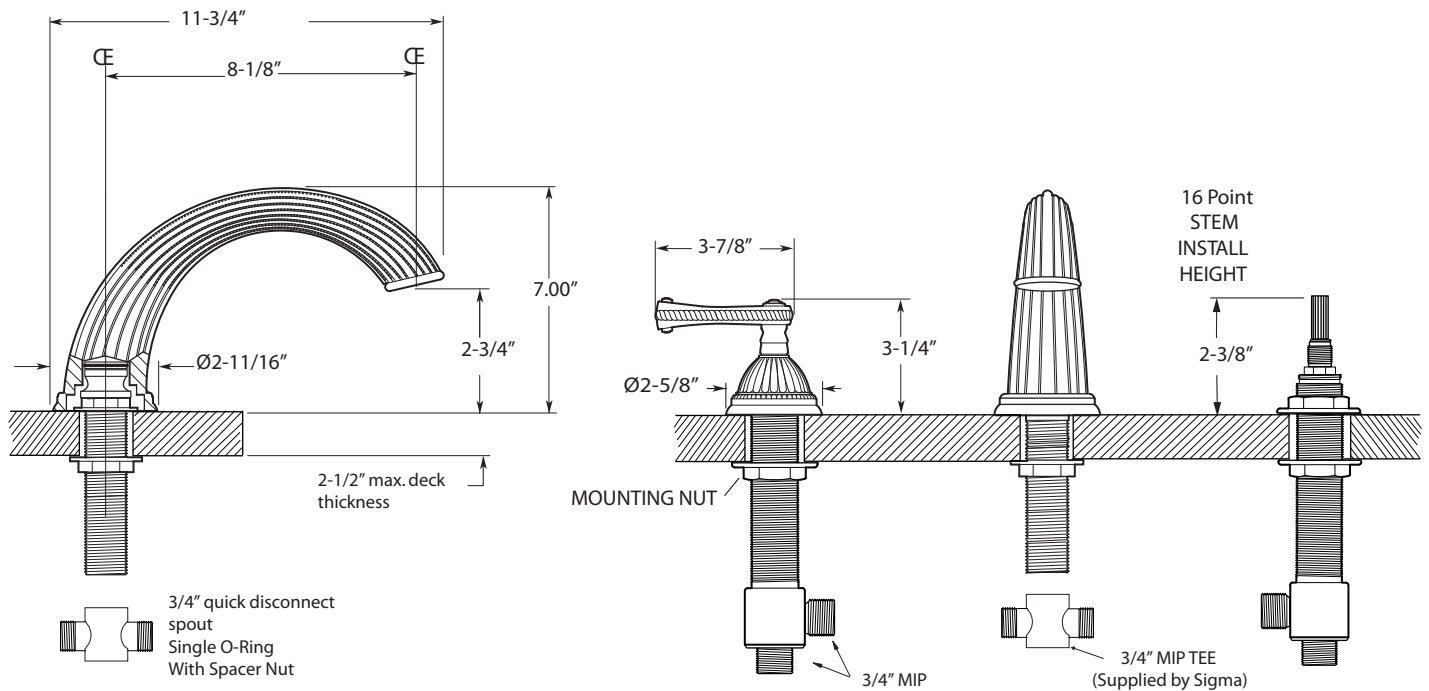

FEATURES:

- All brass construction.
- Curved rope lever style handles with top screw attachment.
- 3/4" valve bodies with 1/4-turn ceramic disc cartridge.
- Available in all finishes. Warranty varies according to finish.
- Certified to meet or exceed the following codes and standards:
ASME A112.18.1/CSAB 125.1-2011

Devon
Roman Tub Set
1.324577
(1.324577T - Trim only)

NOTE: Spout and valves install through 1-1/4" diameter holes.
Plumber to provide 3/4" supply lines to valves