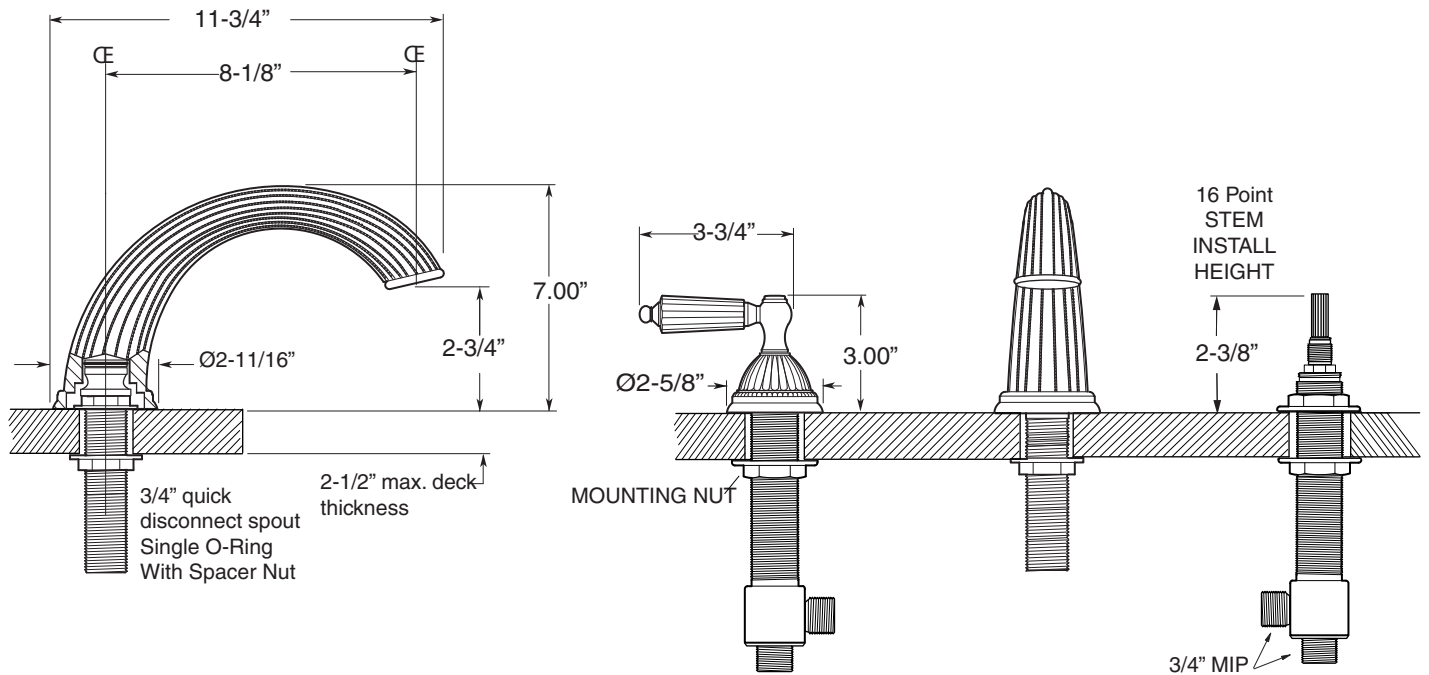

FEATURES:

- All brass construction.
- Lever style handles with setscrew attachment.
- 3/4" valve bodies with 1/4-turn ceramic disc cartridge.
- Available in all finishes. Warranty varies according to finish.
- Certified to meet or exceed the following codes and standards:
ASME A112.18.1/CSAB 125.1-2011

Georgian
Roman Tub Set with Deckmount
Handshower and Diverter
1.324193
(1.324193T - Trim only)

Spout and valves install through 1-1/4" diameter holes.
Plumber to provide 3/4" supply lines to valves

NOTE: 1/2" outlet for in-line vacuum breaker (18.15.055), and 60" chrome spiral hose (18.10.016) - INCLUDED

Note: Measurements are subject to change or cancellation. No responsibility is assumed for use of superseded or voided pages.

Series 3200

Georgian
Roman Tub Set with Deckmount
Diverter and Handshower