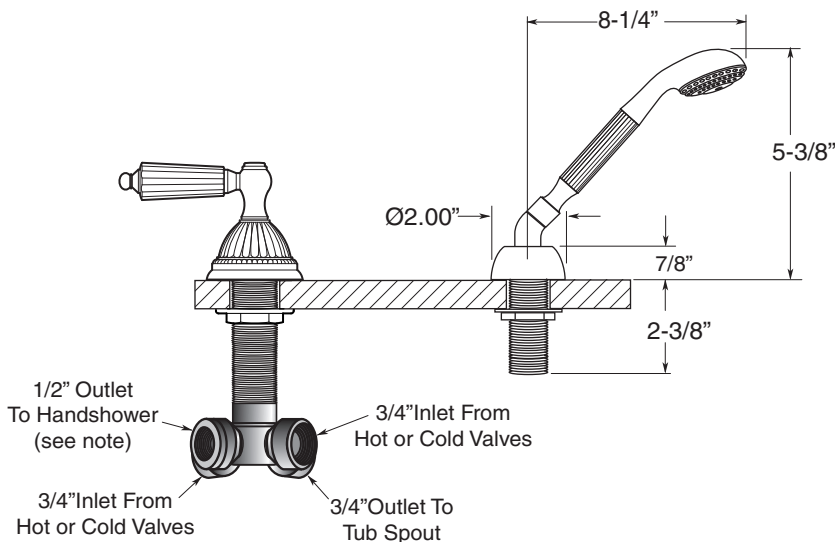

FEATURES:

- All brass construction.
- Lever style handles with setscrew attachment.
- 3/4" valve bodies with 1/4-turn ceramic disc cartridge.
- Available in all finishes. Warranty varies according to finish.
- Certified to meet or exceed the following codes and standards:
ASME A112.18.1/CSAB 125.1-2011

Georgian
Roman Tub Set with Deckmount
Handshower and Diverter
1.324193
(1.324193T - Trim only)

Spout and valves install through 1-1/4" diameter holes.
Plumber to provide 3/4" supply lines to valves

NOTE: 1/2" outlet for in-line vacuum breaker (18.15.055), and 60" chrome spiral hose (18.10.016) - INCLUDED

Note: Measurements are subject to change or cancellation. No responsibility is assumed for use of superseded or voided pages.

Series 3200

Georgian
Roman Tub Set with Deckmount
Diverter and Handshower