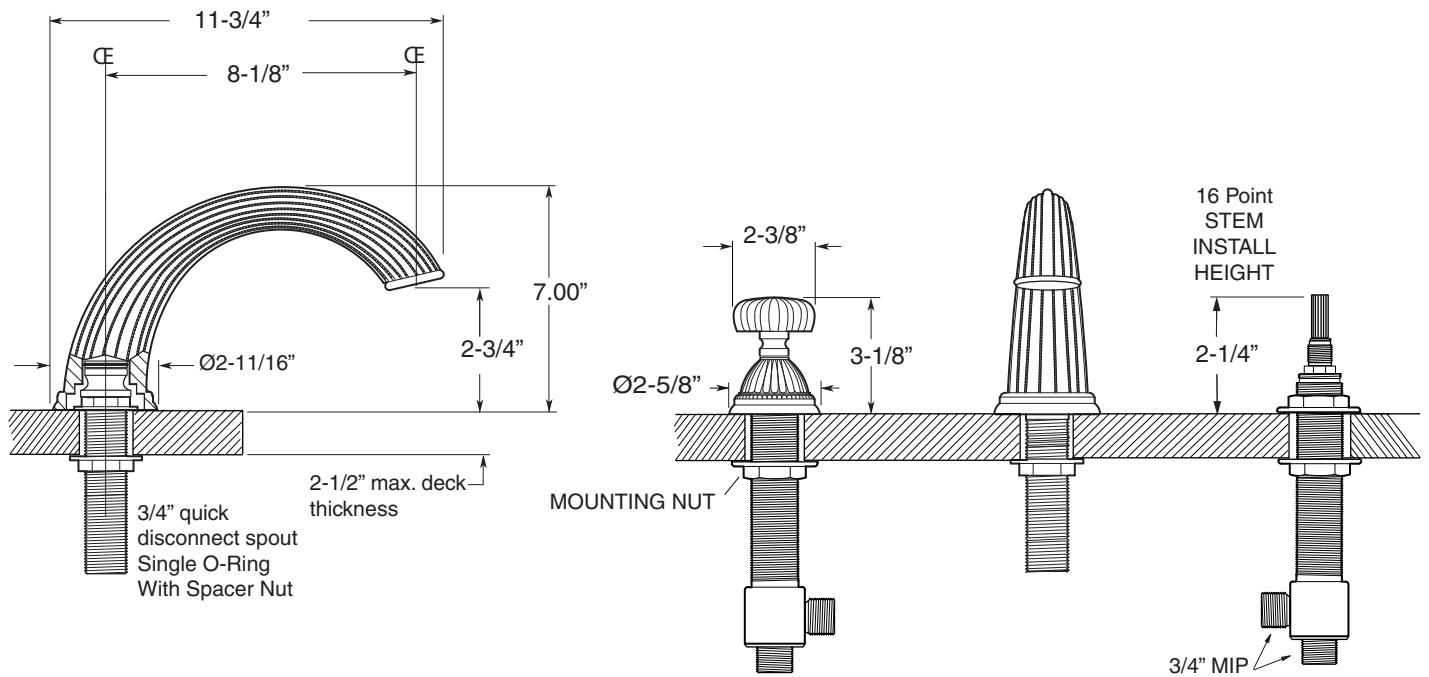

**FEATURES:**

- All brass construction.
- Melon style handle with setscrew attachment.
- 3/4" valve bodies with 1/4-turn ceramic disc cartridge.
- Available in all finishes. Warranty varies according to finish.
- Certified to meet or exceed the following codes and standards:  
ASME A112.18.1/CSAB 125.1-2011

Specifications  
**Series 3200**

Madison Elite  
Roman Tub Set with Deckmount  
Handshower and Diverter  
1.324093  
(1.324093T - Trim only)

Spout and valves install through 1-1/4" diameter holes.  
Plumber to provide 3/4" supply lines to valves

NOTE: 1/2" outlet for in-line vacuum breaker (18.15.055), and 60" chrome spiral hose (18.10.016) - INCLUDED

Note: Measurements are subject to change or cancellation. No responsibility is assumed for use of superseded or voided pages.

# Series 3200

Madison Elite  
Roman Tub Set with Deckmount  
Diverter and Handshower