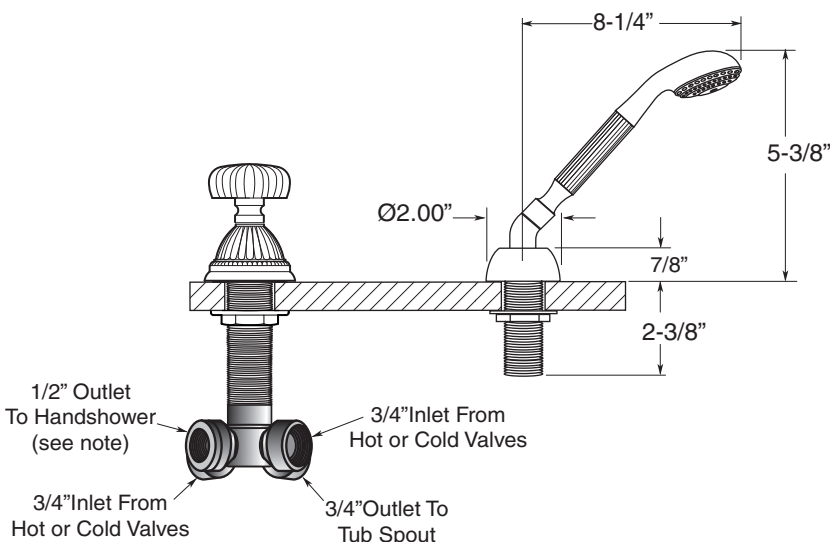

**FEATURES:**

- All brass construction.
- Melon style handle with setscrew attachment.
- 3/4" valve bodies with 1/4-turn ceramic disc cartridge.
- Available in all finishes. Warranty varies according to finish.
- Certified to meet or exceed the following codes and standards:  
ASME A112.18.1/CSAB 125.1-2011

Specifications  
**Series 3200**

Madison Elite  
Roman Tub Set with Deckmount  
Handshower and Diverter  
1.324093  
(1.324093T - Trim only)

Spout and valves install through 1-1/4" diameter holes.  
Plumber to provide 3/4" supply lines to valves

NOTE: 1/2" outlet for in-line vacuum breaker (18.15.055), and 60" chrome spiral hose (18.10.016) - INCLUDED

Note: Measurements are subject to change or cancellation. No responsibility is assumed for use of superseded or voided pages.

# Series 3200

Madison Elite  
Roman Tub Set with Deckmount  
Diverter and Handshower