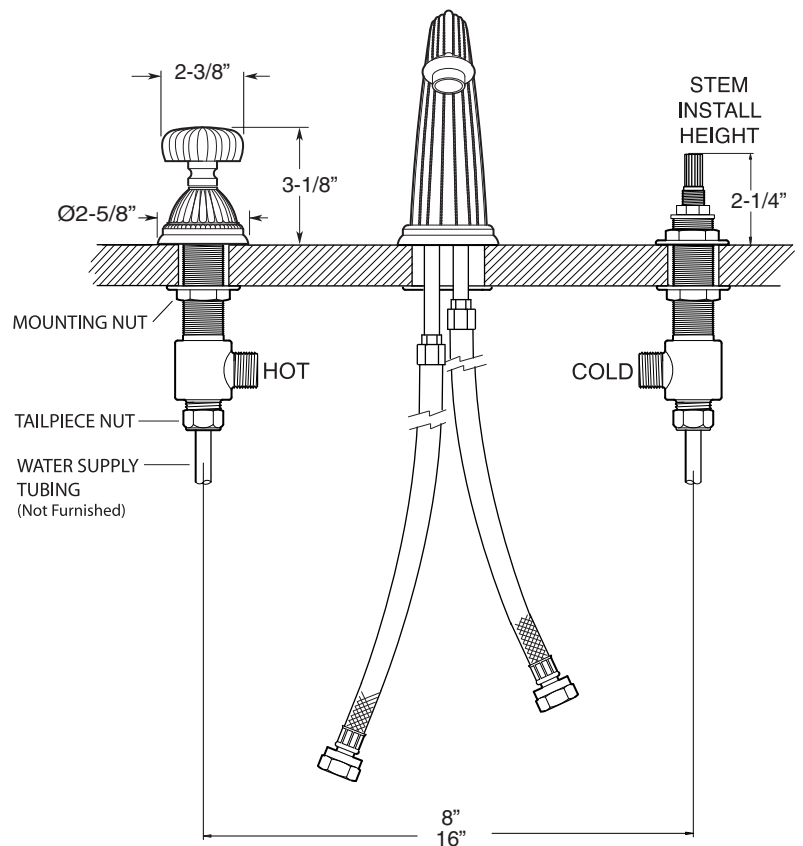

SPECIFICATIONS
Series 3200

1.324008
Madison Elite
Widespread Lavatory Set

FEATURES:

- All brass construction. Flexible hoses designed to be installed on 8" to 16" centers.
- Includes pop-up style drain assembly.
- Melon style handle with setscrew attachment.
- 1/4-turn ceramic disc valve cartridge.
- Available in all finishes. Warranty varies according to finish selection.
- Standard aerator is limited to 1.5 gpm.
- Certified to meet or exceed the following codes and standards:
ASME A112.18.1/CSAB 125.1-2011

NOTE: Spout and valves install through 1-1/4" diameter holes

Note: Measurements are subject to change or cancellation. No responsibility is assumed for use of superseded or voided pages.

Parts List Series 3200

Madison Elite Widespread Lavatory Set