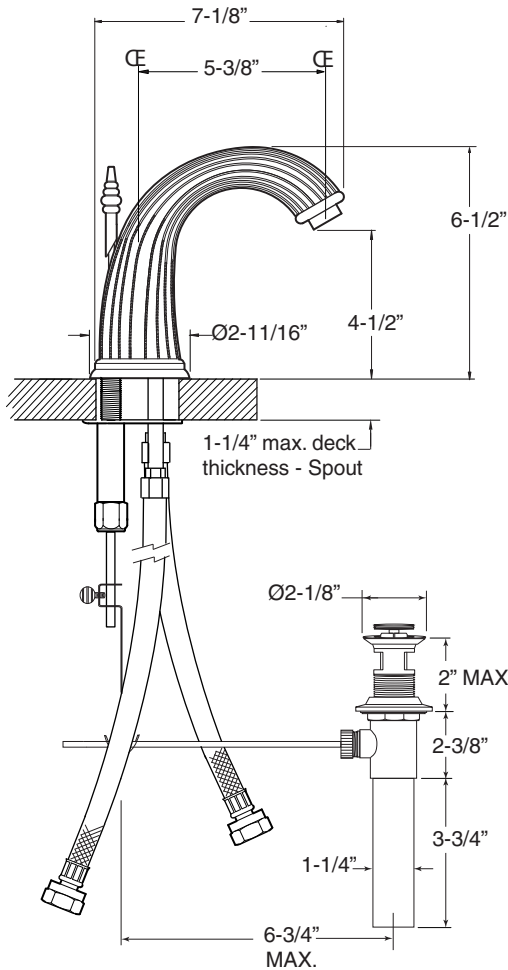

SPECIFICATIONS
Series 3200

1.324008
Madison Elite
Widespread Lavatory Set

FEATURES:

- All brass construction. Flexible hoses designed to be installed on 8" to 16" centers.
- Includes pop-up style drain assembly.
- Melon style handle with setscrew attachment.
- 1/4-turn ceramic disc valve cartridge.
- Available in all finishes. Warranty varies according to finish selection.
- Standard aerator is limited to 1.5 gpm.
- Certified to meet or exceed the following codes and standards:
ASME A112.18.1/CSAB 125.1-2011

NOTE: Spout and valves install through 1-1/4" diameter holes

Note: Measurements are subject to change or cancellation. No responsibility is assumed for use of superseded or voided pages.

Parts List Series 3200

Madison Elite Widespread Lavatory Set