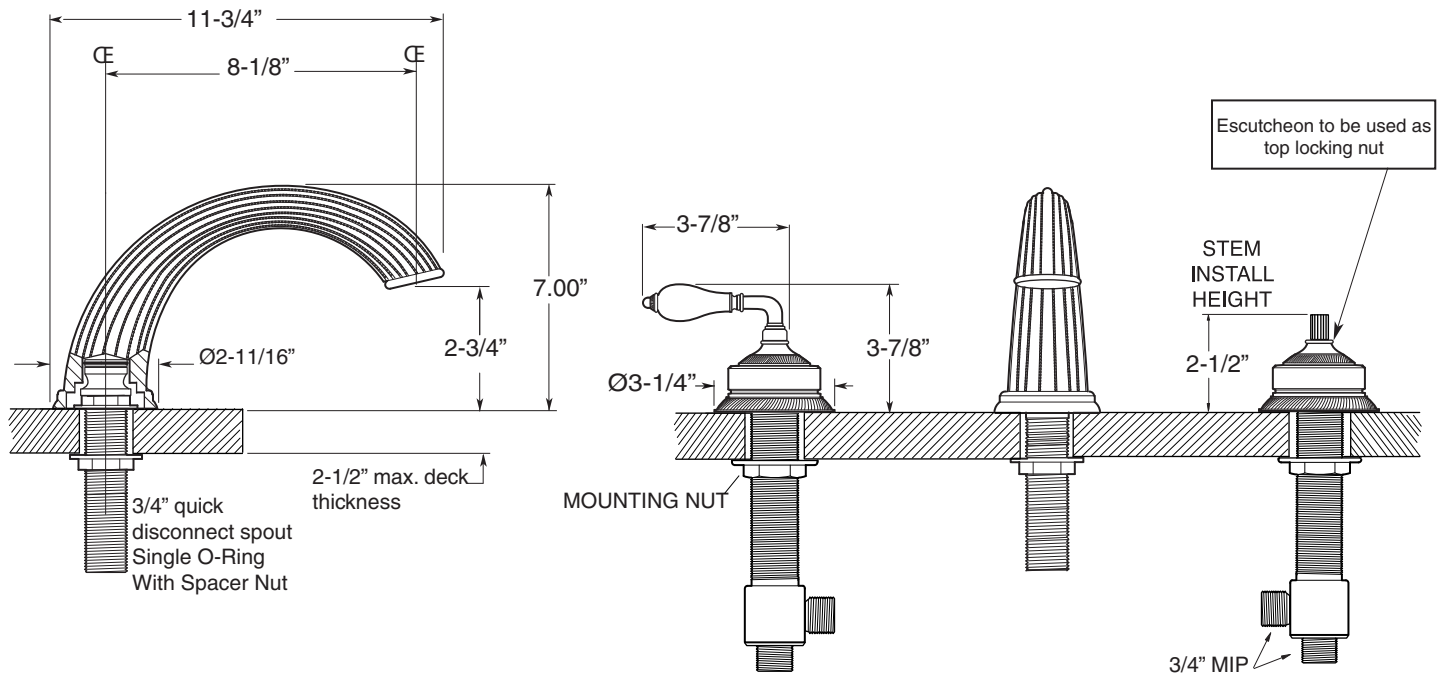

**FEATURES:**

- All brass construction.
- Marble lever style handle and escutcheon with setscrew attachment.
- 3/4" valve bodies with 1/4-turn ceramic disc cartridge.
- Available in all finishes. Warranty varies according to finish.
- Certified to meet or exceed the following codes and standards:  
ASME A112.18.1/CSAB 125.1-2011

Specifications  
**Series 3200**

Venezia  
Roman Tub Set with Deckmount  
Handshower and Diverter  
1.322593  
(1.322593T - Trim only)

Spout and valves install through 1-1/4" diameter holes.  
Plumber to provide 3/4" supply lines to valves

NOTE: 1/2" outlet for in-line vacuum breaker (18.15.055), and 60" chrome spiral hose (18.10.016) - INCLUDED

Note: Measurements are subject to change or cancellation. No responsibility is assumed for use of superseded or voided pages.