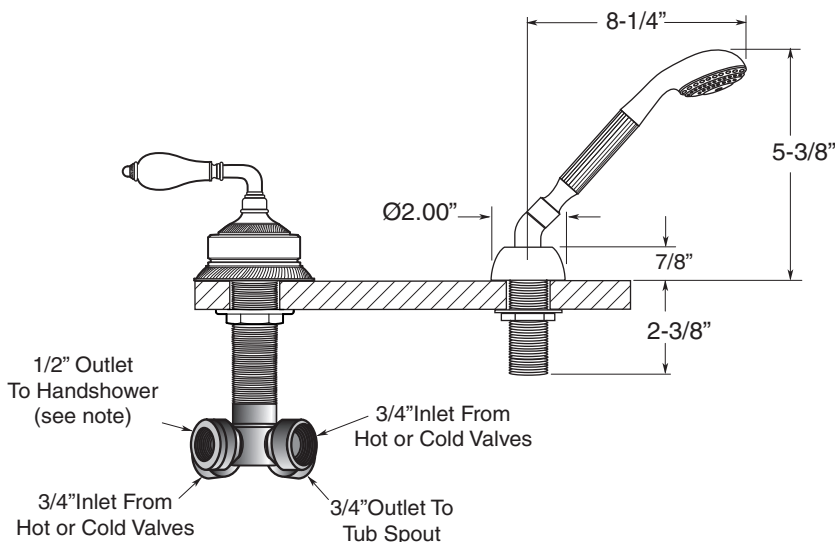

**FEATURES:**

- All brass construction.
- Marble lever style handle and escutcheon with setscrew attachment.
- 3/4" valve bodies with 1/4-turn ceramic disc cartridge.
- Available in all finishes. Warranty varies according to finish.
- Certified to meet or exceed the following codes and standards:  
ASME A112.18.1/CSAB 125.1-2011

Specifications  
**Series 3200**

Venezia  
Roman Tub Set with Deckmount  
Handshower and Diverter  
1.322593  
(1.322593T - Trim only)

Spout and valves install through 1-1/4" diameter holes.  
Plumber to provide 3/4" supply lines to valves

NOTE: 1/2" outlet for in-line vacuum breaker (18.15.055), and 60" chrome spiral hose (18.10.016) - INCLUDED

Note: Measurements are subject to change or cancellation. No responsibility is assumed for use of superseded or voided pages.

## Series 3200

Venezia  
Roman Tub Set with Deckmount  
Diverter and Handshower

\* — SPECIFY  
BLACK GRANITE = B  
FOREST GREEN = G  
HONEY ONYX = H  
WHITE CARRARA = W