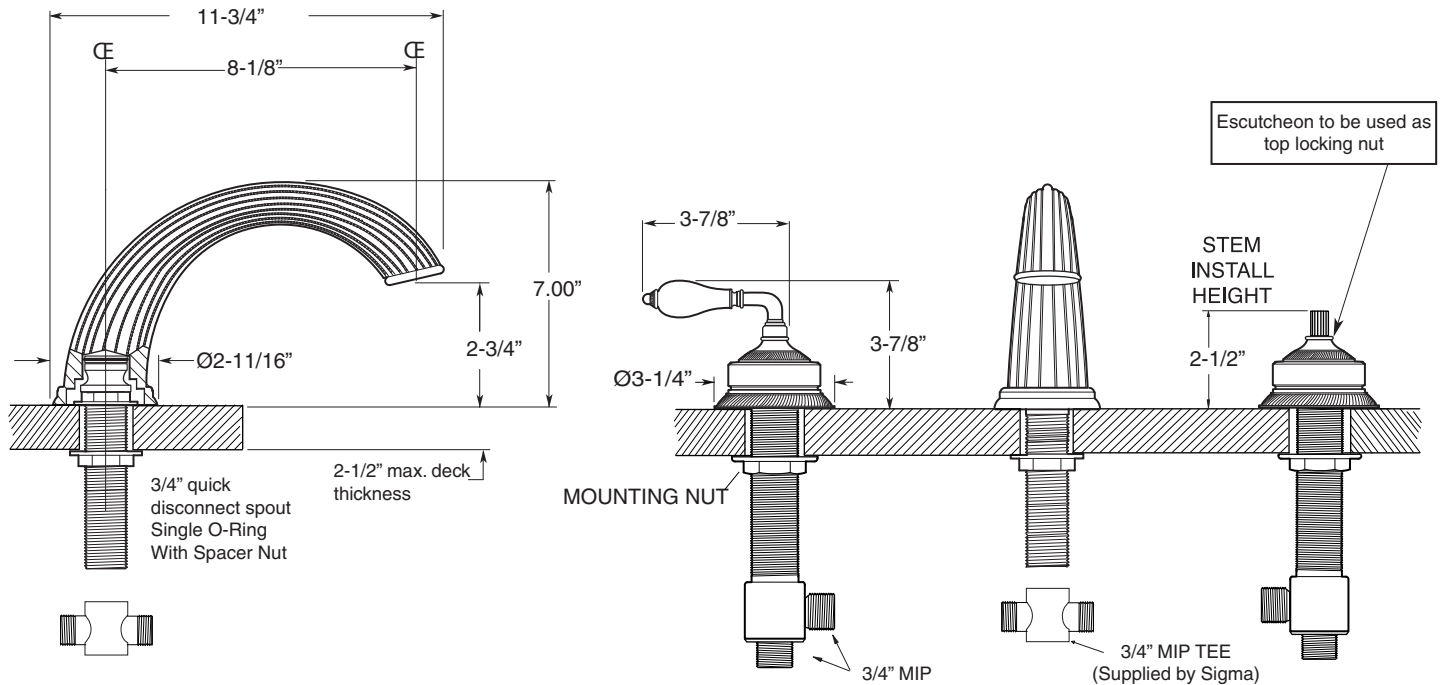

Series 3200

FEATURES:

- All brass construction.
- Marble lever style handle and escutcheon with setscrew attachment.
- 3/4" valve bodies with 1/4-turn ceramic disc cartridge.
- Available in all finishes. Warranty varies according to finish.
- Certified to meet or exceed the following codes and standards:
ASME A112.18.1/CSAB 125.1-2011

Venezia
Roman Tub Set
1.322577
(1.322577T - Trim only)

NOTE: Spout and valves install through 1-1/4" diameter holes.
Plumber to provide 3/4" supply lines to valves

Parts List
Series 3200

Venezia
Roman Tub Set