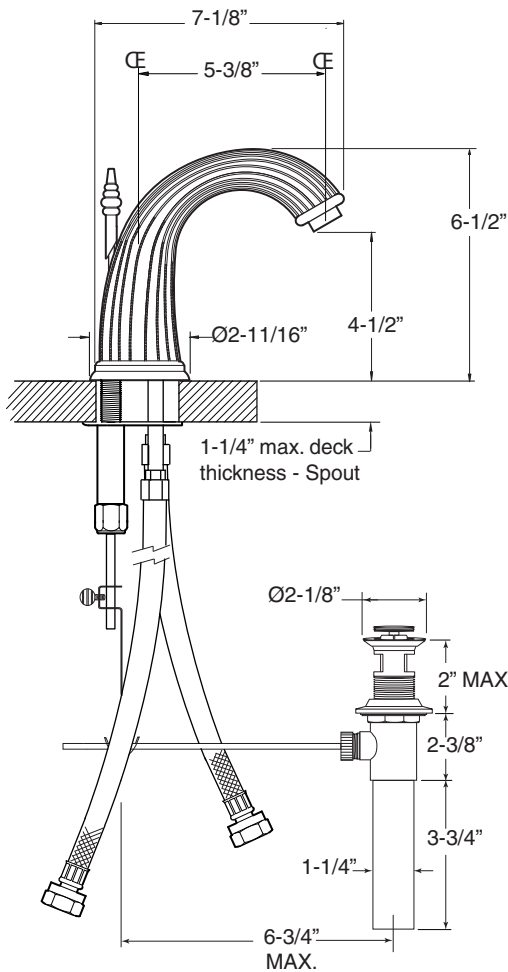

**SPECIFICATIONS**  
**Series 3200**

1.322508

Venezia

Widespread Lavatory Set

**FEATURES:**

- All brass construction. Flexible hoses designed to be installed on 8" to 16" centers. Includes pop-up style drain assembly.
- Marble lever style handle and escutcheon with setscrew attachment.
- 1/4-turn ceramic disc valve cartridge.
- Available in all finishes. Warranty varies according to finish selection.
- Standard aerator is limited to 1.5 gpm.
- Certified to meet or exceed the following codes and standards:  
ASME A112.18.1/CSAB 125.1-2011

**NOTE:** Spout and valves install through 1-1/4" diameter holes

Note: Measurements are subject to change or cancellation. No responsibility is assumed for use of superseded or voided pages.

# Parts List Series 3200