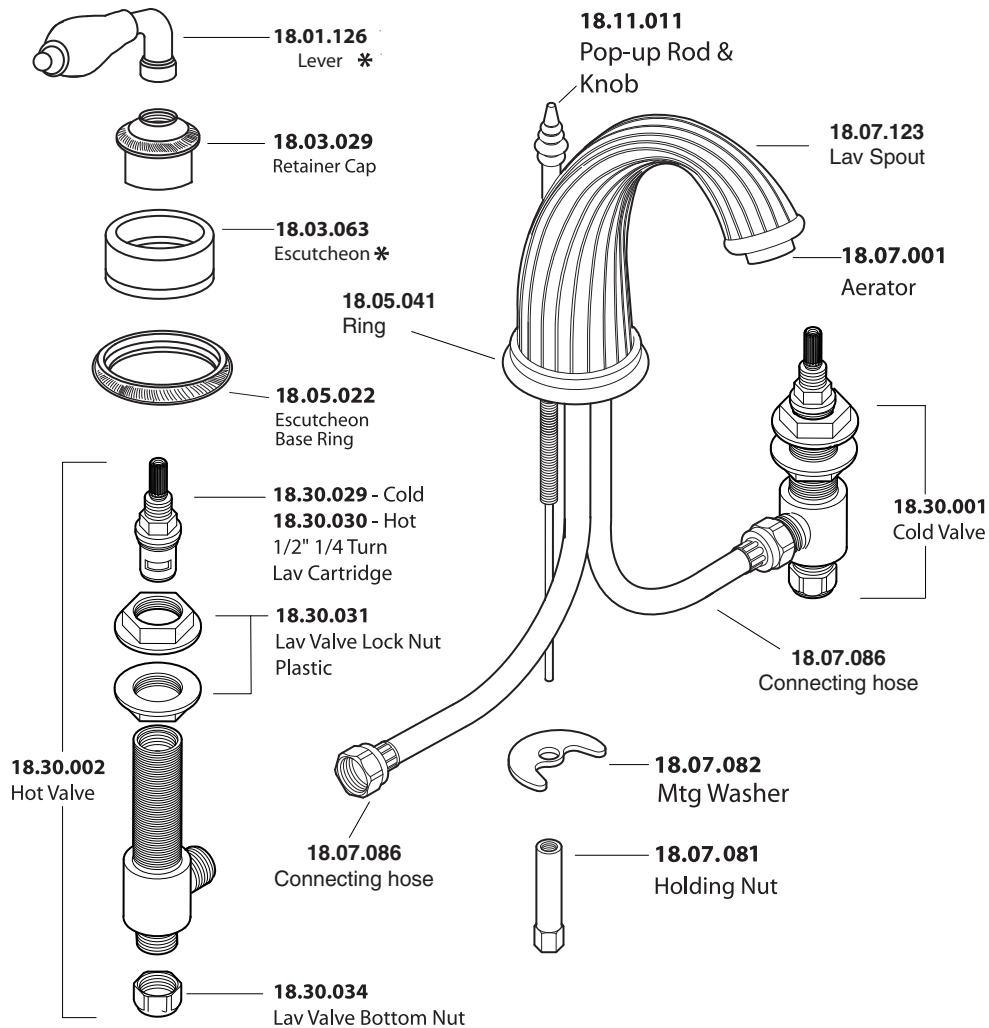

**SPECIFICATIONS**  
**Series 3200**

1.322508

Venezia

Widespread Lavatory Set

**FEATURES:**

- All brass construction. Flexible hoses designed to be installed on 8" to 16" centers. Includes pop-up style drain assembly.
- Marble lever style handle and escutcheon with setscrew attachment.
- 1/4-turn ceramic disc valve cartridge.
- Available in all finishes. Warranty varies according to finish selection.
- Standard aerator is limited to 1.5 gpm.
- Certified to meet or exceed the following codes and standards:  
ASME A112.18.1/CSAB 125.1-2011

**NOTE:** Spout and valves install through 1-1/4" diameter holes

Note: Measurements are subject to change or cancellation. No responsibility is assumed for use of superseded or voided pages.

# Parts List Series 3200

## Venezia Widespread Lavatory Set

\*— SPECIFY  
BLACK GRANITE = B  
FOREST GREEN = G  
HONEY ONYX = H  
WHITE CARRARA = W

American Faucet & Coatings Corporation.

Tel: 760-598-5895, Toll Free Fax 800-621-8383, customerservice@sigmafaucet.com