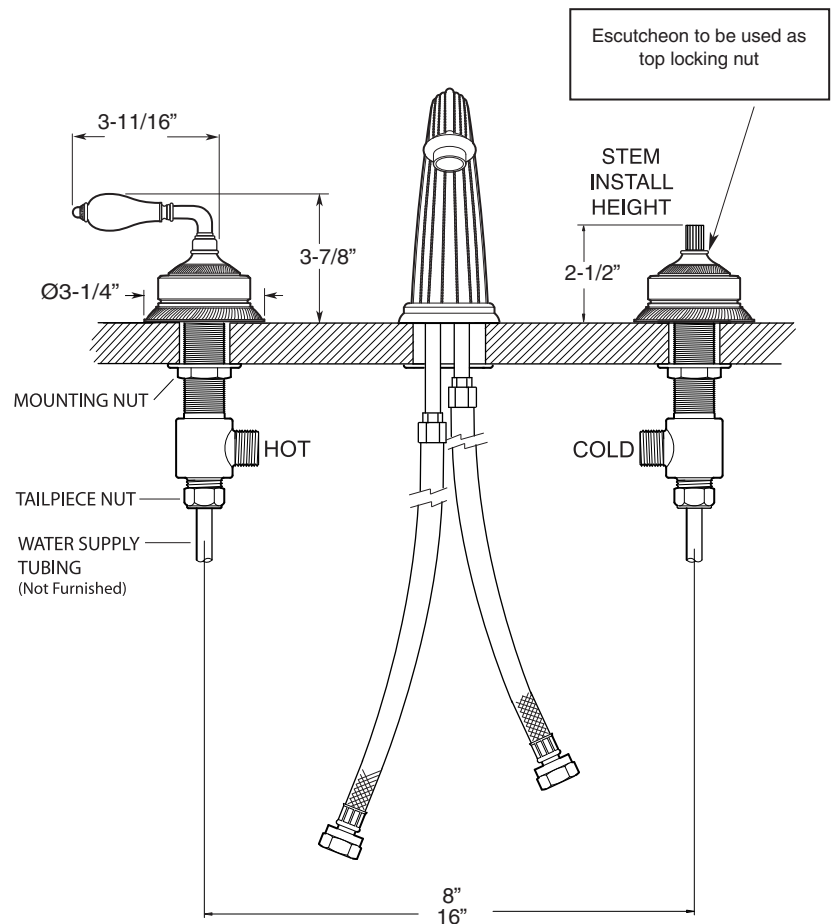

**SPECIFICATIONS**  
**Series 3200**

1.322508

Venezia

Widespread Lavatory Set

**FEATURES:**

- All brass construction. Flexible hoses designed to be installed on 8" to 16" centers. Includes pop-up style drain assembly.
- Marble lever style handle and escutcheon with setscrew attachment.
- 1/4-turn ceramic disc valve cartridge.
- Available in all finishes. Warranty varies according to finish selection.
- Standard aerator is limited to 1.5 gpm.
- Certified to meet or exceed the following codes and standards:  
ASME A112.18.1/CSAB 125.1-2011

**NOTE:** Spout and valves install through 1-1/4" diameter holes

Note: Measurements are subject to change or cancellation. No responsibility is assumed for use of superseded or voided pages.

# Parts List Series 3200