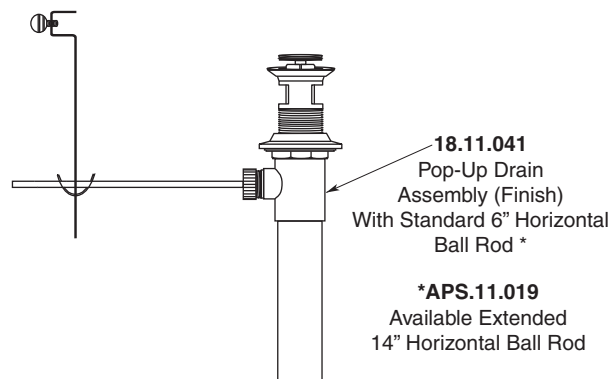

Parts List Series 3200

Venezia Widespread Lavatory Set

*— SPECIFY
BLACK GRANITE = B
FOREST GREEN = G
HONEY ONYX = H
WHITE CARRARA = W

American Faucet & Coatings Corporation.

Tel: 760-598-5895, Toll Free Fax 800-621-8383, customerservice@sigmafaucet.com