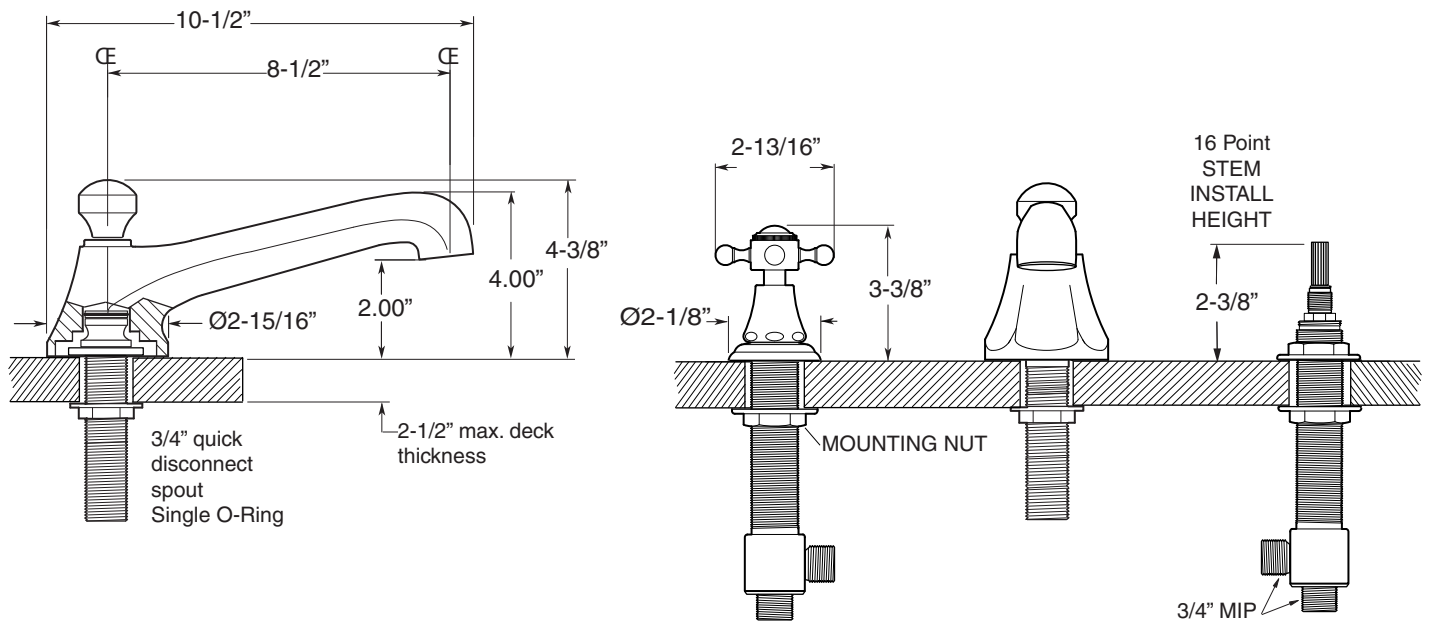

**FEATURES:**

- All brass construction.
- Cross handle style with center screw attachment.
- 3/4" valve bodies with 1/4-turn ceramic disc cartridge.
- Available in all finishes. Warranty varies according to finish selection.
- Certified to meet or exceed the following codes and standards:  
ASME A112.18.1/CSAB 125.1-2011

St. Michel  
Roman Tub Set with Deckmount  
Handshower and Diverter  
1.305593  
(1.305593T - Trim only)

Spout and valves install through 1-1/4" diameter holes.  
Plumber to provide 3/4" supply lines to valves

NOTE: 1/2" outlet for in-line vacuum breaker (18.15.055), and 60" chrome spiral hose (18.10.016) - INCLUDED

Note: Measurements are subject to change or cancellation. No responsibility is assumed for use of superseded or voided pages.

# Parts List Series 300

St. Michel  
Roman Tub Set with Deckmount  
Diverter and Handshower