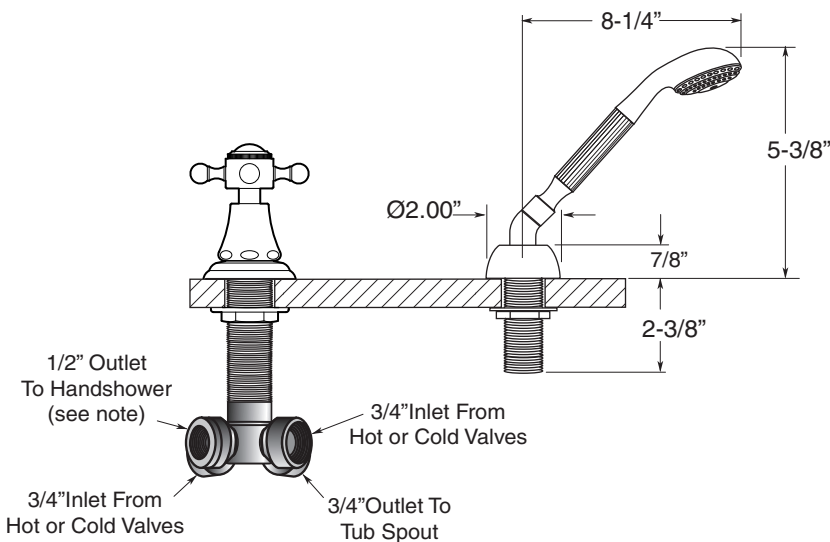

**FEATURES:**

- All brass construction.
- Cross handle style with center screw attachment.
- 3/4" valve bodies with 1/4-turn ceramic disc cartridge.
- Available in all finishes. Warranty varies according to finish selection.
- Certified to meet or exceed the following codes and standards:  
ASME A112.18.1/CSAB 125.1-2011

St. Michel  
Roman Tub Set with Deckmount  
Handshower and Diverter  
1.305593  
(1.305593T - Trim only)

Spout and valves install through 1-1/4" diameter holes.  
Plumber to provide 3/4" supply lines to valves

NOTE: 1/2" outlet for in-line vacuum breaker (18.15.055), and 60" chrome spiral hose (18.10.016) - INCLUDED

Note: Measurements are subject to change or cancellation. No responsibility is assumed for use of superseded or voided pages.

# Parts List Series 300

St. Michel  
Roman Tub Set with Deckmount  
Diverter and Handshower