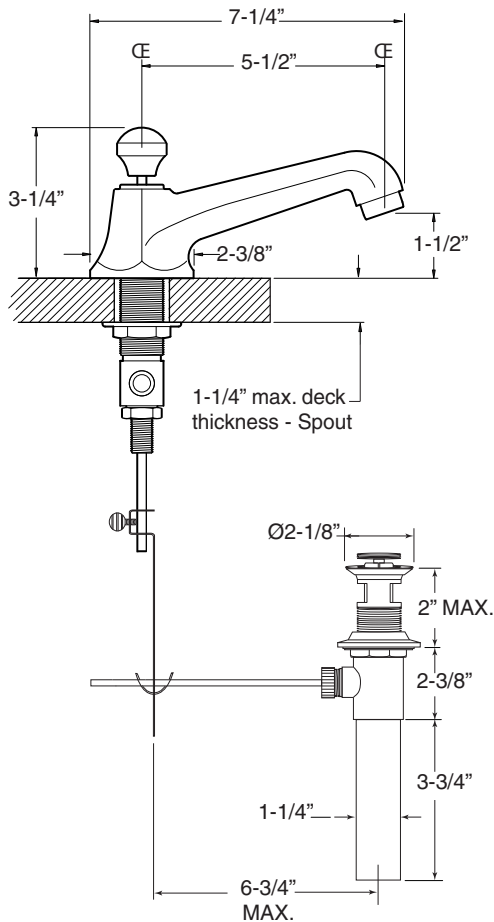

1.301008  
Windham

Widespread Lavatory Set

**FEATURES:**

- All brass construction. Flexible hoses designed to be installed on 8" to 16" centers. Includes pop-upstyle drain assembly.
- Lever style handles with setscrew attachment.
- 1/4-turn ceramic disc valve cartridge.
- Available in all finishes. Warranty varies according to finish selection.
- Standard aerator is limited to 1.5 gpm.
- Certified to meet or exceed the following codes and standards:  
ASME A112.18.1/CSAB 125.1-2011

NOTE: Spout and valves install through 1-1/4" diameter holes

Note: Measurements are subject to change or cancellation. No responsibility is assumed for use of superseded or voided pages.

# Parts List Series 300

Windham  
Widespread Lavatory Set

American Faucet & Coatings Corporation.

Tel: 760-598-5895, Toll Free Fax 800-621-8383, customerservice@sigmafaucet.com