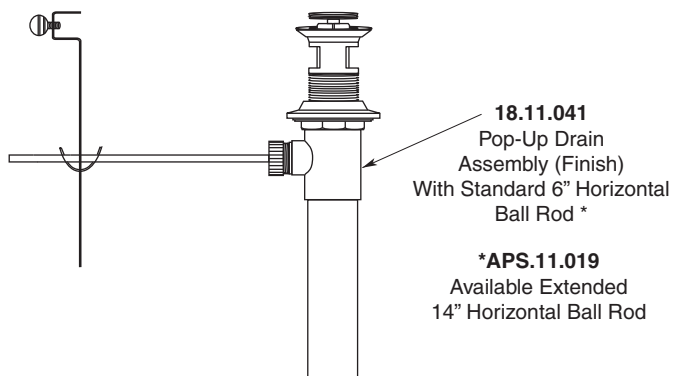

Parts List Series 300

Windham
Widespread Lavatory Set

American Faucet & Coatings Corporation.

Tel: 760-598-5895, Toll Free Fax 800-621-8383, customerservice@sigmafaucet.com