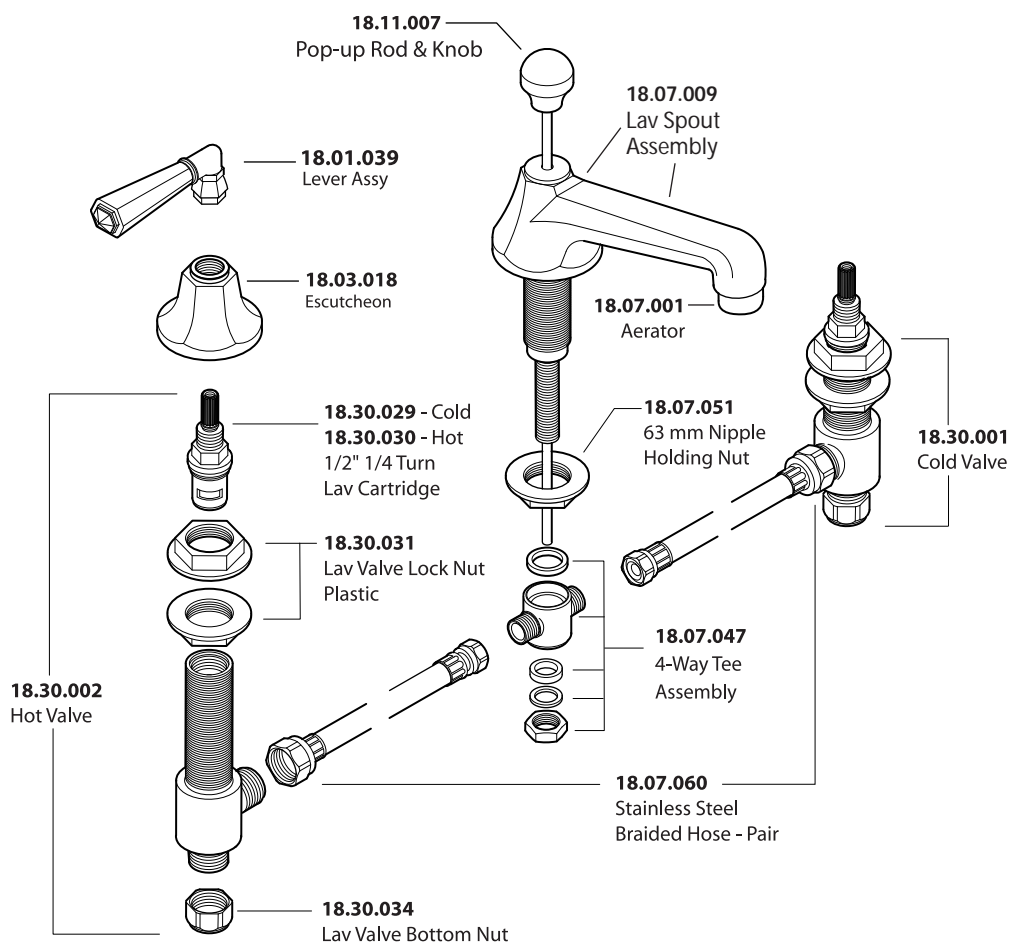

1.301008  
Windham

Widespread Lavatory Set

**FEATURES:**

- All brass construction. Flexible hoses designed to be installed on 8" to 16" centers. Includes pop-upstyle drain assembly.
- Lever style handles with setscrew attachment.
- 1/4-turn ceramic disc valve cartridge.
- Available in all finishes. Warranty varies according to finish selection.
- Standard aerator is limited to 1.5 gpm.
- Certified to meet or exceed the following codes and standards:  
ASME A112.18.1/CSAB 125.1-2011

NOTE: Spout and valves install through 1-1/4" diameter holes

Note: Measurements are subject to change or cancellation. No responsibility is assumed for use of superseded or voided pages.

# Parts List Series 300

Windham  
Widespread Lavatory Set

American Faucet & Coatings Corporation.

Tel: 760-598-5895, Toll Free Fax 800-621-8383, customerservice@sigmafaucet.com