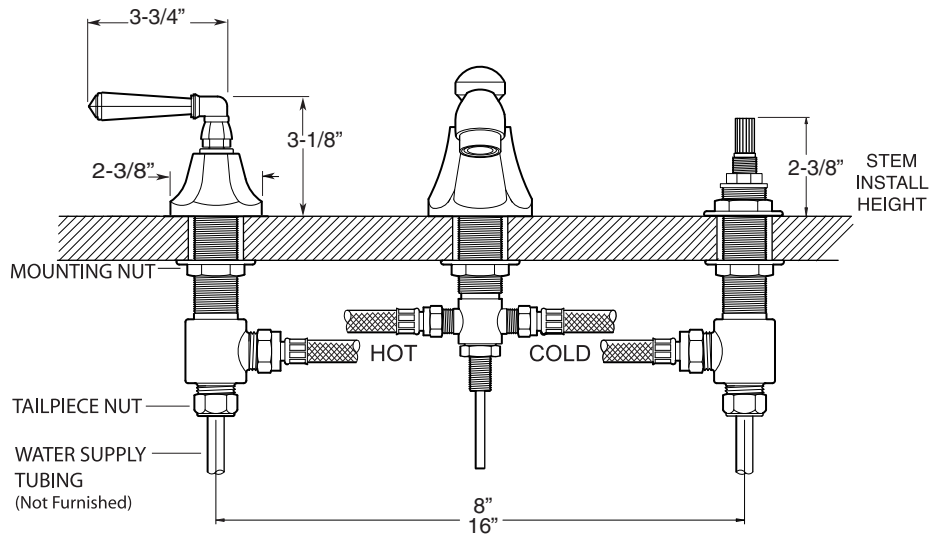

1.301008  
Windham

Widespread Lavatory Set

**FEATURES:**

- All brass construction. Flexible hoses designed to be installed on 8" to 16" centers. Includes pop-upstyle drain assembly.
- Lever style handles with setscrew attachment.
- 1/4-turn ceramic disc valve cartridge.
- Available in all finishes. Warranty varies according to finish selection.
- Standard aerator is limited to 1.5 gpm.
- Certified to meet or exceed the following codes and standards:  
ASME A112.18.1/CSAB 125.1-2011

NOTE: Spout and valves install through 1-1/4" diameter holes

Note: Measurements are subject to change or cancellation. No responsibility is assumed for use of superseded or voided pages.

# Parts List Series 300

Windham  
Widespread Lavatory Set

American Faucet & Coatings Corporation.

Tel: 760-598-5895, Toll Free Fax 800-621-8383, customerservice@sigmafaucet.com