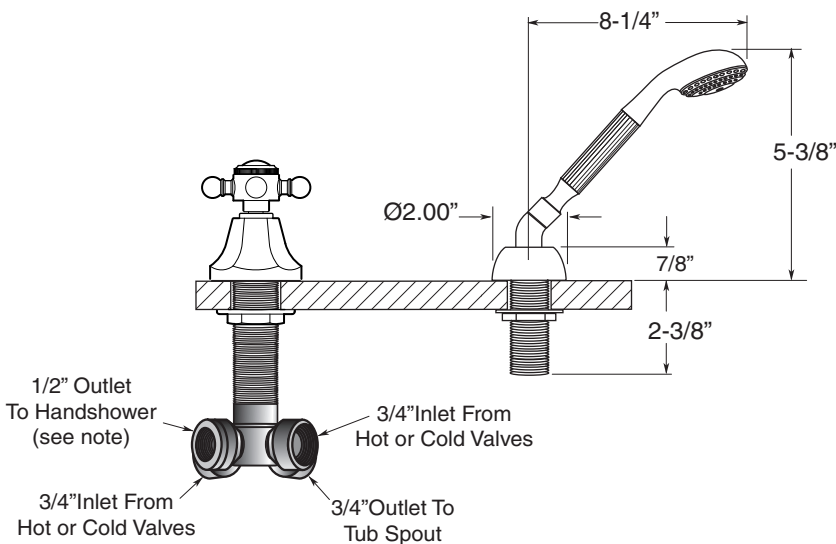

**FEATURES:**

- All brass construction.
- Cross handle style with setscrew attachment.
- 3/4" valve bodies with 1/4-turn ceramic disc cartridge.
- Available in all finishes. Warranty varies according to finish selection.
- Certified to meet or exceed the following codes and standards:  
ASME A112.18.1/CSAB 125.1-2011

Salem  
Roman Tub Set with Deckmount  
Handshower and Diverter  
1.300993  
(1.300993T - Trim only)

Spout and valves install through 1-1/4" diameter holes.  
Plumber to provide 3/4" supply lines to valves

NOTE: 1/2" outlet for in-line vacuum breaker (18.15.055), and 60" chrome spiral hose (18.10.016) - INCLUDED

Note: Measurements are subject to change or cancellation. No responsibility is assumed for use of superseded or voided pages.

# Series 300

Salem

Roman Tub Set with Deckmount  
Diverter and Handshower