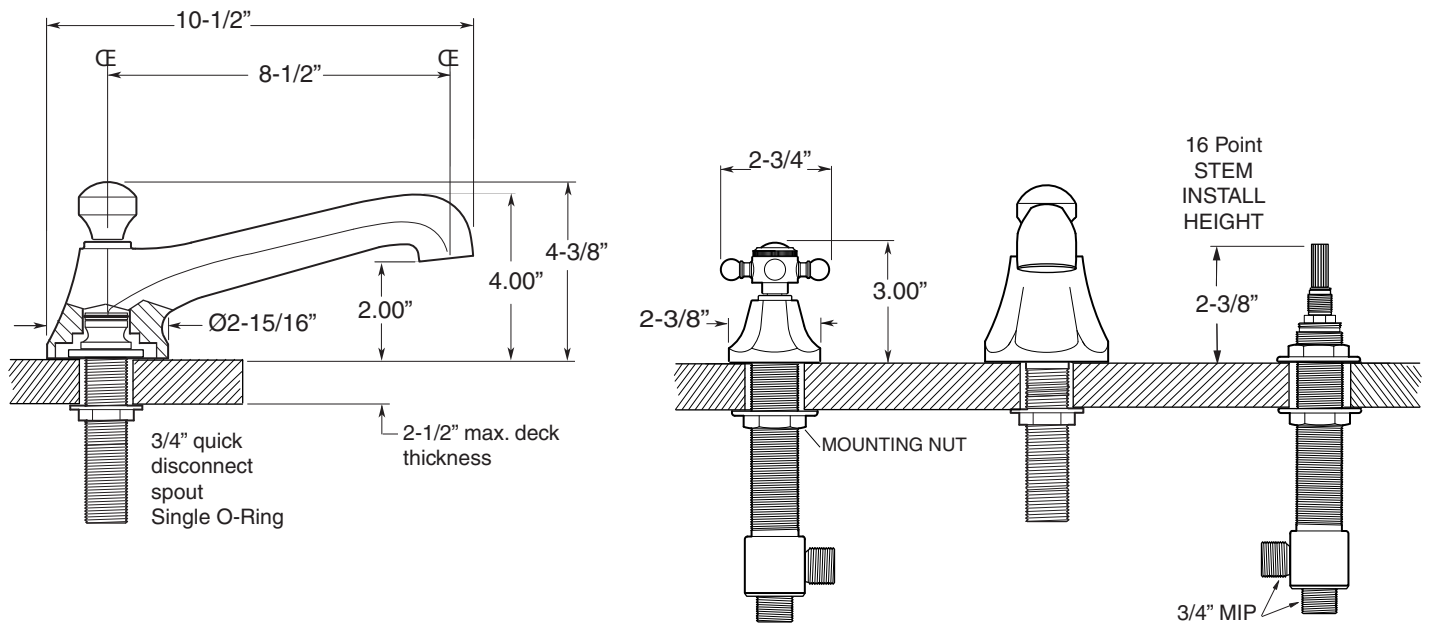

**FEATURES:**

- All brass construction.
- Cross handle style with setscrew attachment.
- 3/4" valve bodies with 1/4-turn ceramic disc cartridge.
- Available in all finishes. Warranty varies according to finish selection.
- Certified to meet or exceed the following codes and standards:  
ASME A112.18.1/CSAB 125.1-2011

Salem  
Roman Tub Set with Deckmount  
Handshower and Diverter  
1.300993  
(1.300993T - Trim only)

Spout and valves install through 1-1/4" diameter holes.  
Plumber to provide 3/4" supply lines to valves

NOTE: 1/2" outlet for in-line vacuum breaker (18.15.055), and 60" chrome spiral hose (18.10.016) - INCLUDED

Note: Measurements are subject to change or cancellation. No responsibility is assumed for use of superseded or voided pages.

# Series 300

Salem

Roman Tub Set with Deckmount  
Diverter and Handshower