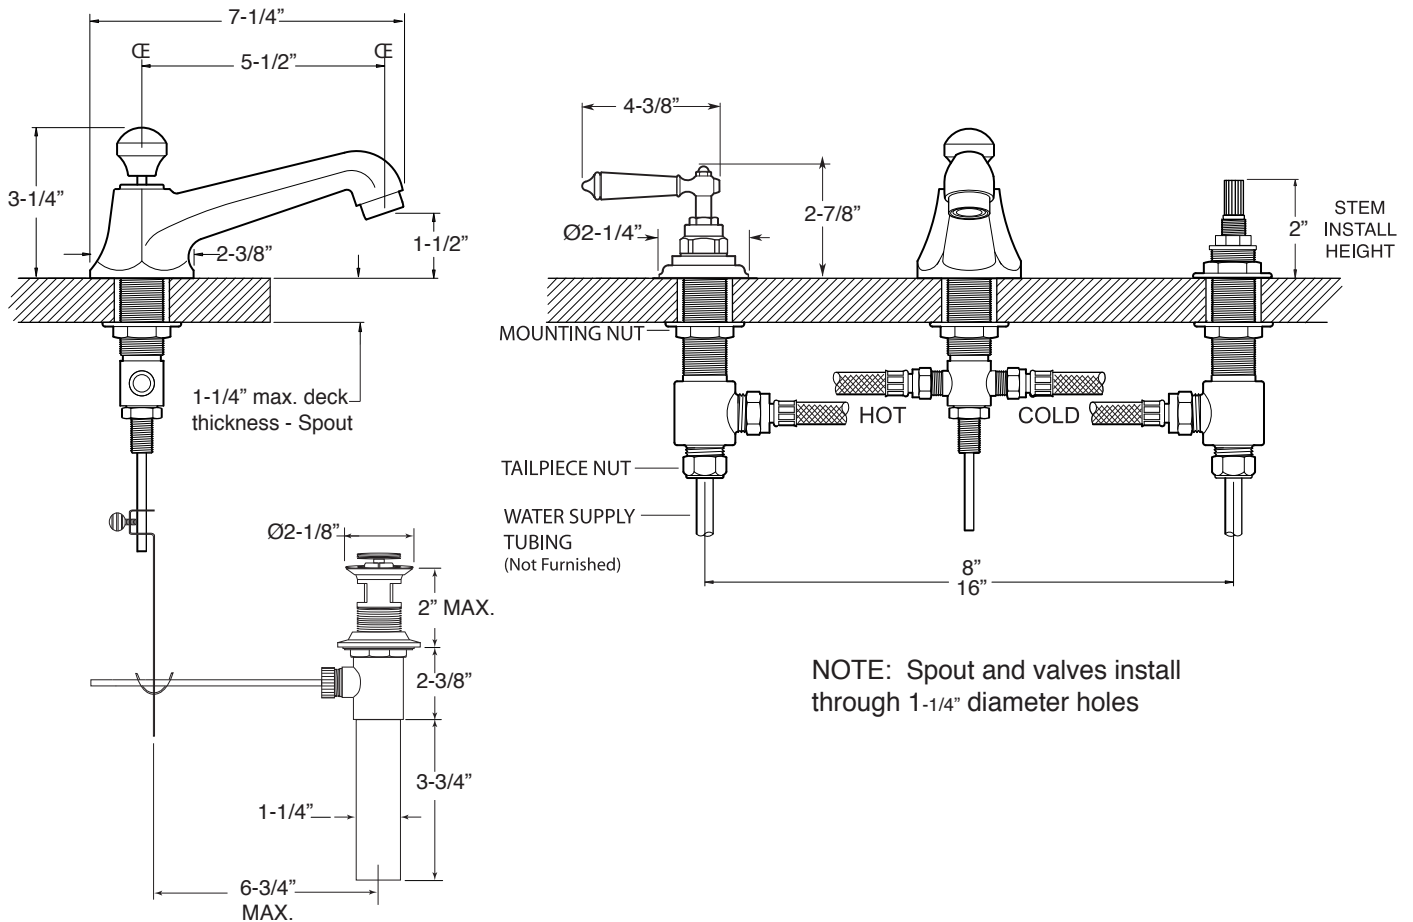

1.300108

Aria

Widespread Lavatory Set

FEATURES:

- All brass construction. Flexible hoses designed to be installed on 8" to 16" centers. Includes pop-upstyle drain assembly.
- Lever style handles with setscrew attachment.
- 1/4-turn ceramic disc valve cartridge.
- Available in all finishes. Warranty varies according to finish selection.
- Standard aerator is limited to 1.2 gpm.
- Certified to meet or exceed the following codes and standards:
ASME A112.18.1/CSAB 125.1-2012

Note: Measurements are subject to change or cancellation. No responsibility is assumed for use of superseded or voided pages.